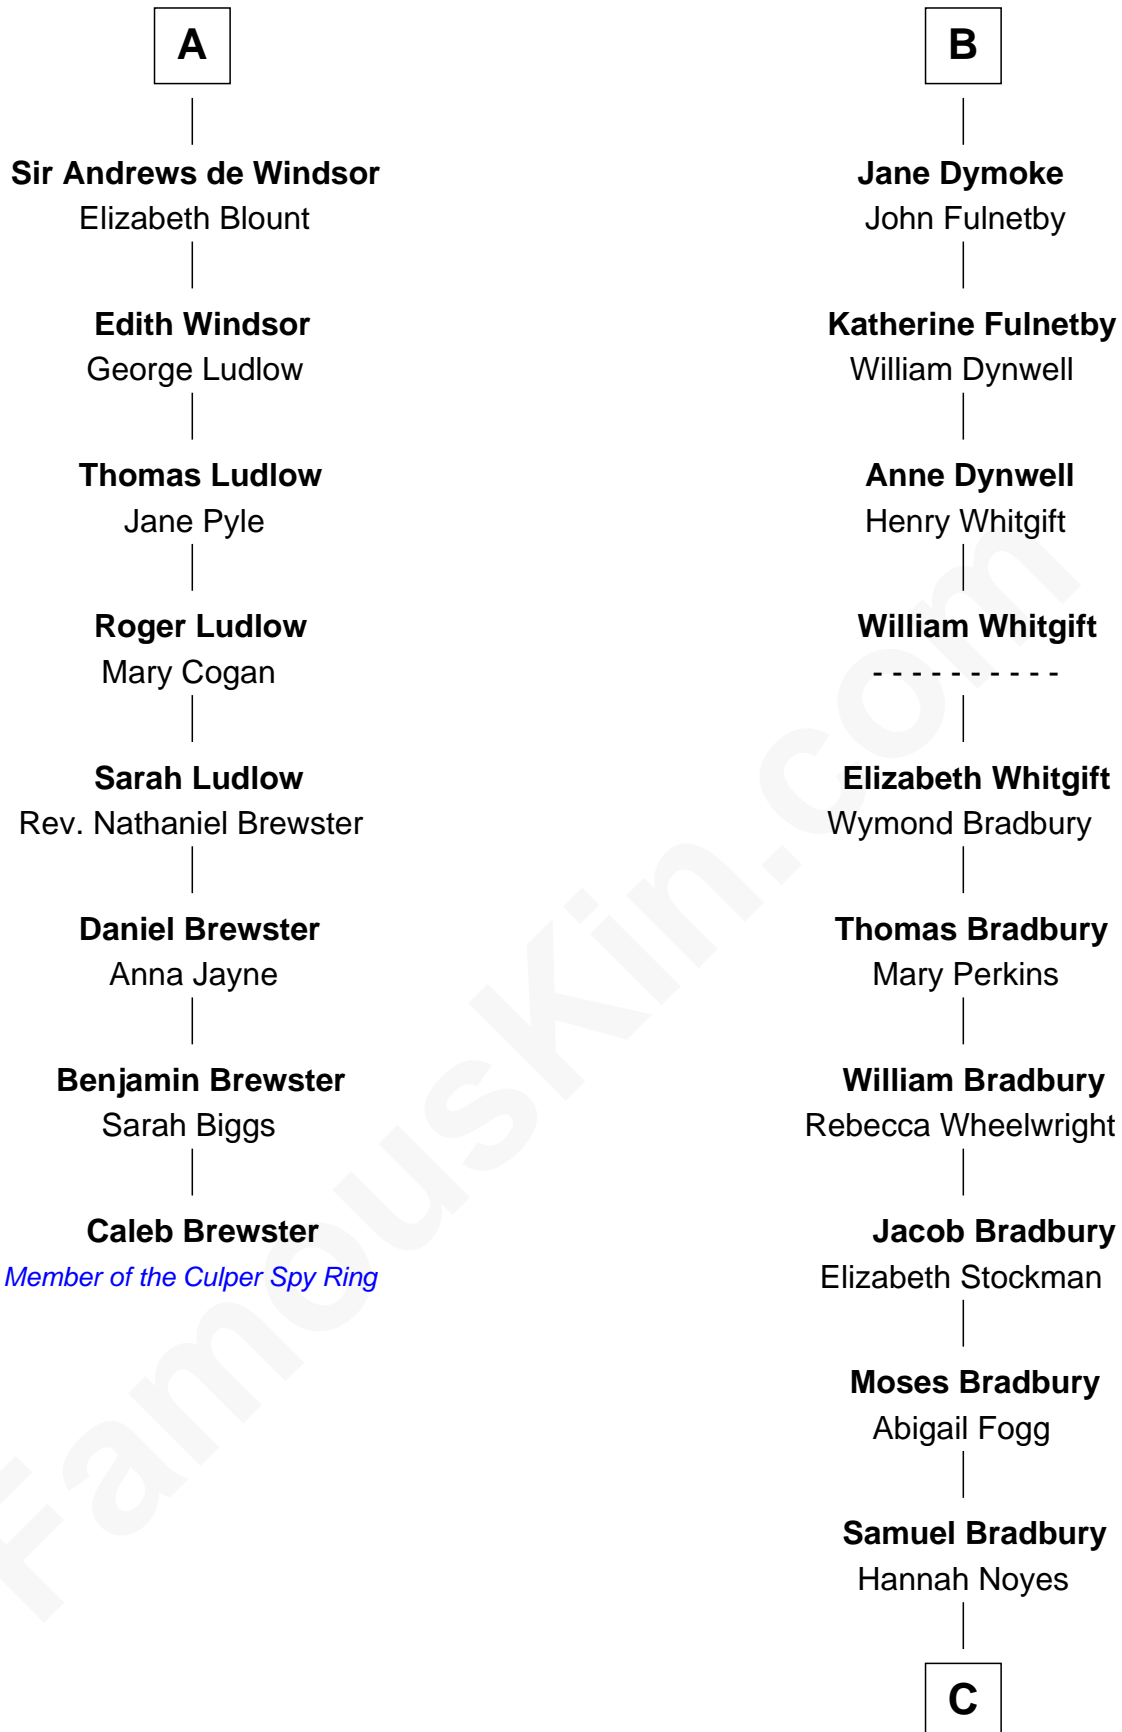

FamousKin.com

Relationship Chart of

Caleb Brewster

Member of the Culper Spy Ring during the American Revolution

14th cousin 7 times removed of

Ray Bradbury

Author of The Martian Chronicles

C

—
Samuel Bradbury

Frances Mary Rothead

—
Samuel Irving Bradbury

Mary Adell Spaulding

—
Samuel Hinkston Bradbury

Minnie Alice Davis

—
Leonard Spaulding Bradbury

Esther Marie Moberg