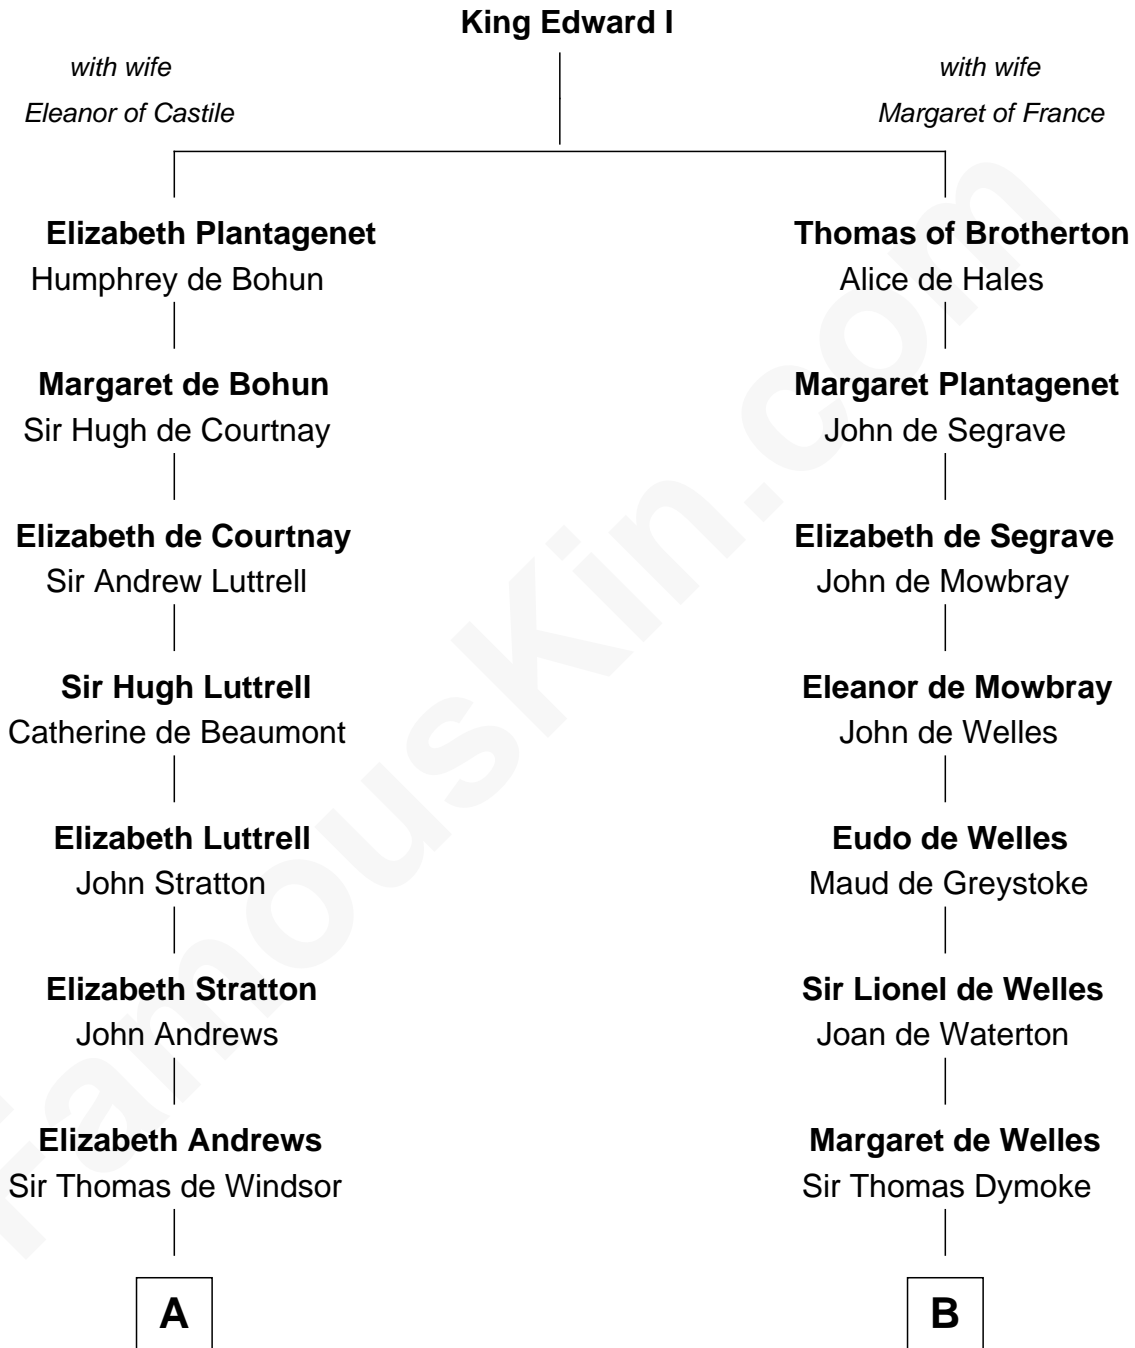

FamousKin.com

Relationship Chart of

Caleb Brewster

Member of the Culper Spy Ring during the American Revolution

14th cousin 7 times removed of

Ray Bradbury

Author of The Martian Chronicles

C

—
Samuel Bradbury

Frances Mary Rothead

—
Samuel Irving Bradbury

Mary Adell Spaulding

—
Samuel Hinkston Bradbury

Minnie Alice Davis

—
Leonard Spaulding Bradbury

Esther Marie Moberg