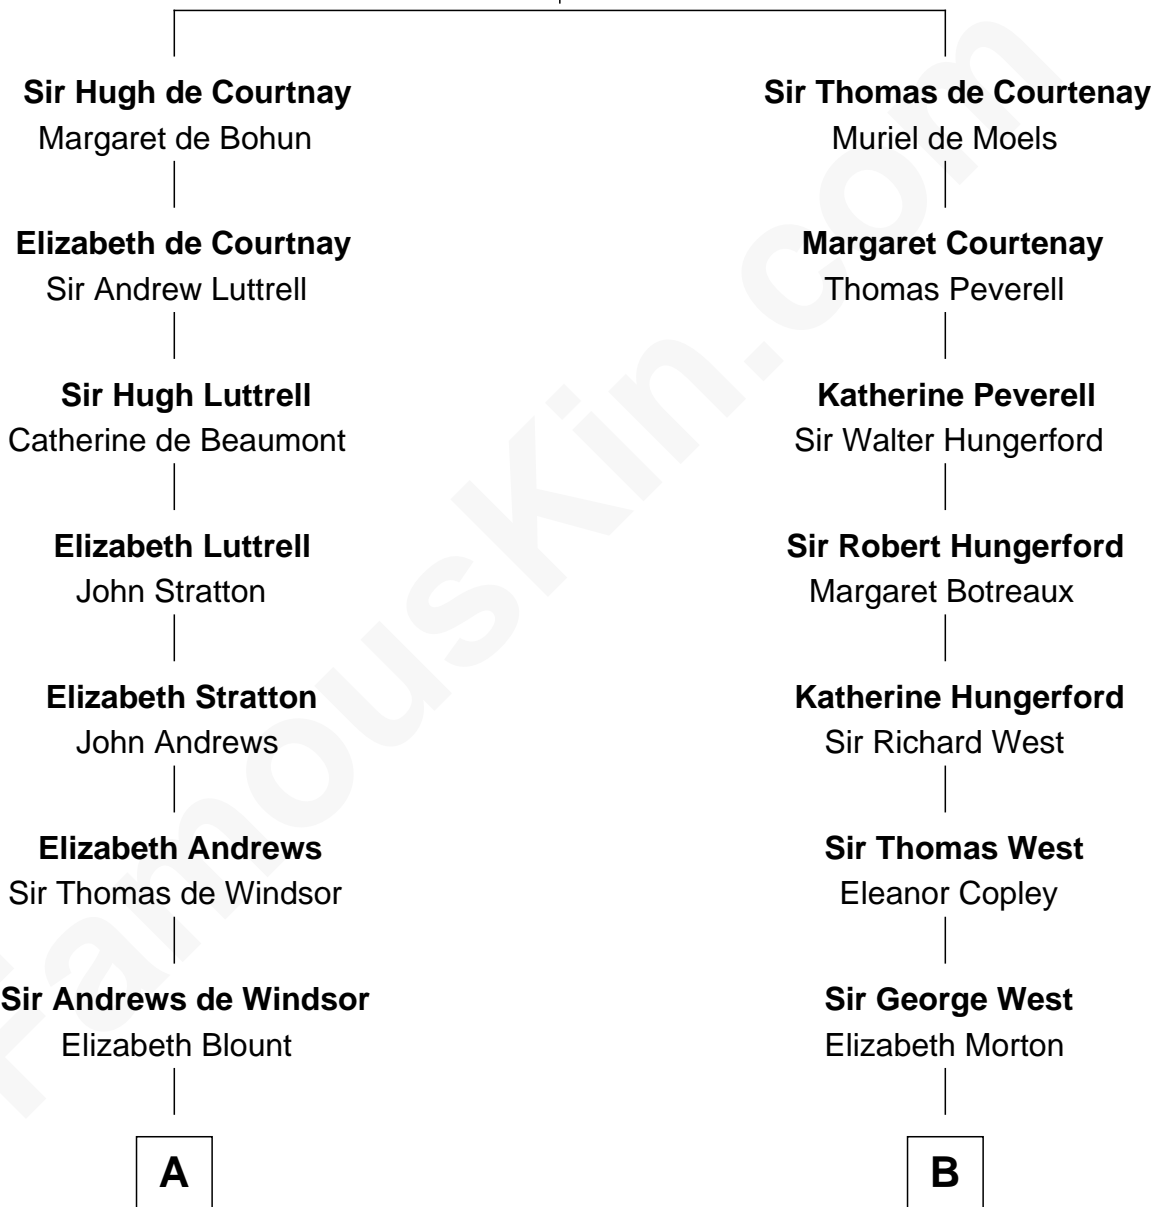

FamousKin.com

Relationship Chart of

Caleb Brewster

Member of the Culper Spy Ring during the American Revolution

13th cousin 6 times removed of

Ray Bradbury

Author of The Martian Chronicles

Sir Hugh de Courtenay

Agnes de St. John

C

—
Samuel Hinkston Bradbury

Minnie Alice Davis

—
Leonard Spaulding Bradbury

Esther Marie Moberg

—
Ray Bradbury

Author of [The Martian Chronicles](#)