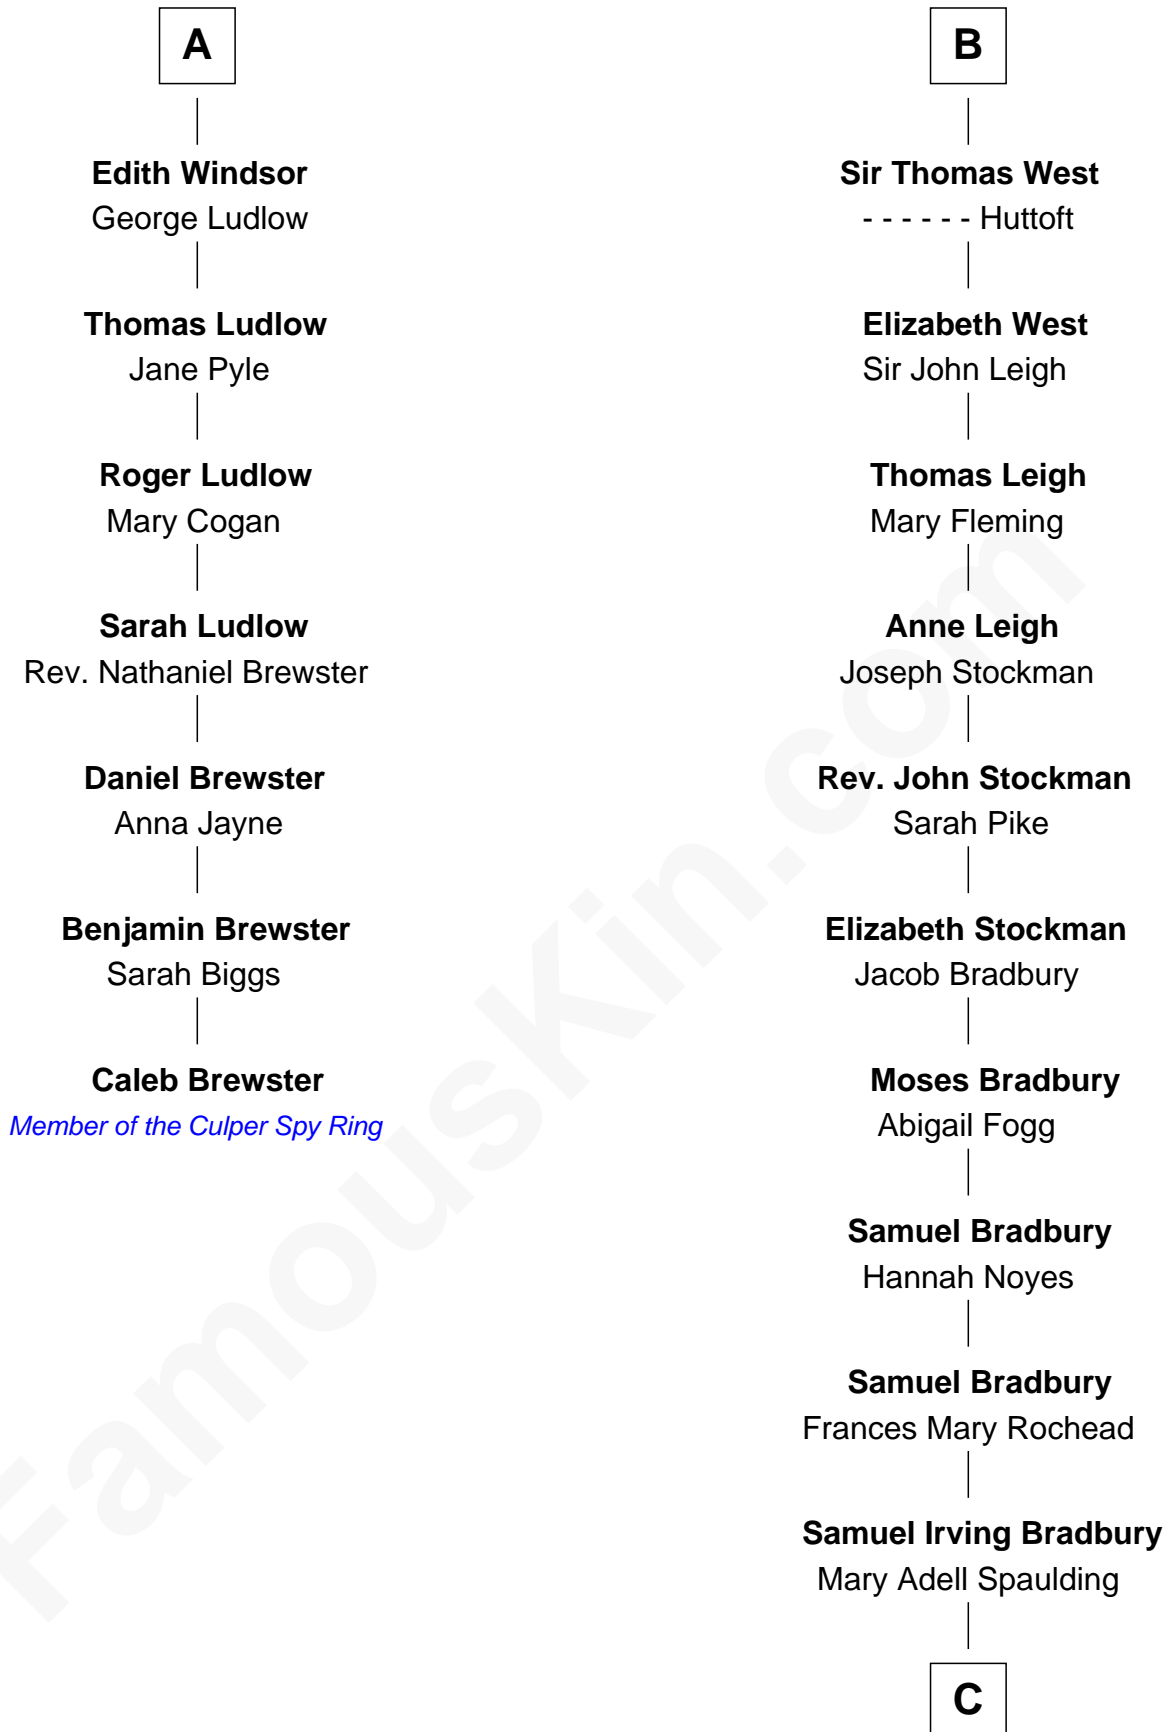

FamousKin.com

Relationship Chart of

Caleb Brewster

Member of the Culper Spy Ring during the American Revolution

13th cousin 6 times removed of

Ray Bradbury

Author of The Martian Chronicles

Sir Hugh de Courtenay

Agnes de St. John

C

—
Samuel Hinkston Bradbury

Minnie Alice Davis

—
Leonard Spaulding Bradbury

Esther Marie Moberg

—
Ray Bradbury

Author of [The Martian Chronicles](#)