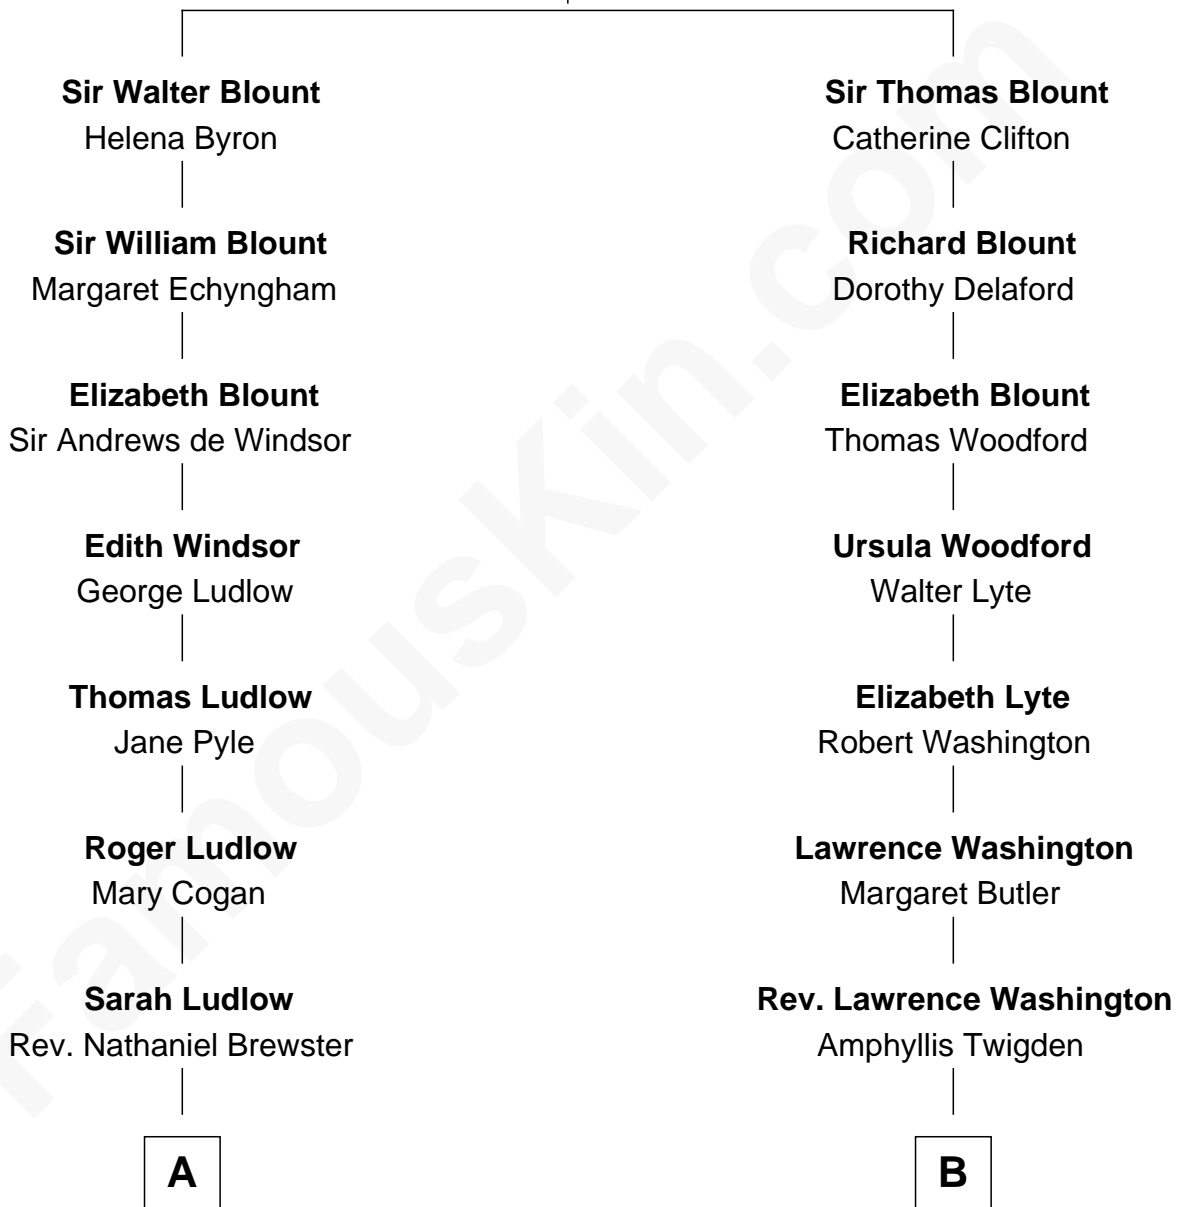

## Relationship Chart of

### Caleb Brewster

*Member of the Culper Spy Ring during the American Revolution*

9th cousin 1 time removed of

**George Washington**  
*1st U.S. President*

**Sir Thomas Blount**  
Margaret de Gresley

**A**

**Daniel Brewster**

Anna Jayne

**Benjamin Brewster**

Sarah Biggs

**Caleb Brewster**

*Member of the Culper Spy Ring*

**B**

**John Washington**

Anne Pope

**Lawrence Washington**

Mildred Warner

**Augustine Washington**

Mary Ball

**George Washington**

*1st U.S. President*