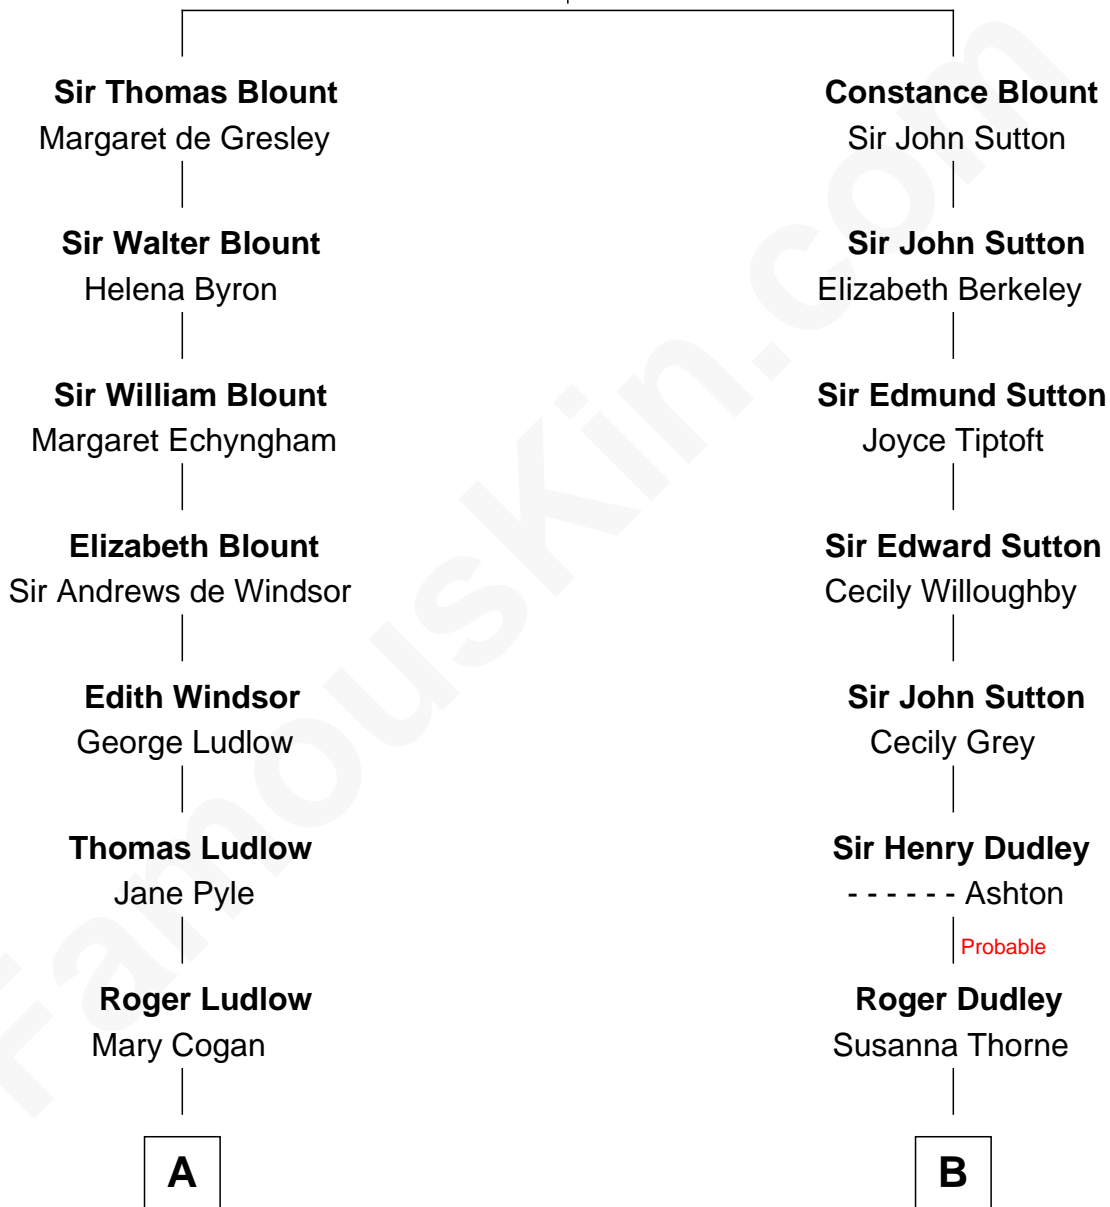

FamousKin.com

Relationship Chart of

Caleb Brewster

Member of the Culper Spy Ring during the American Revolution

10th cousin 2 times removed of

John Langdon

Signer of the U.S. Constitution

Sir Walter Blount

Sancha de Ayala

A

Sarah Ludlow
Rev. Nathaniel Brewster

Daniel Brewster
Anna Jayne

Benjamin Brewster
Sarah Biggs

Caleb Brewster
Member of the Culper Spy Ring

B

Gov. Thomas Dudley
Dorothy York