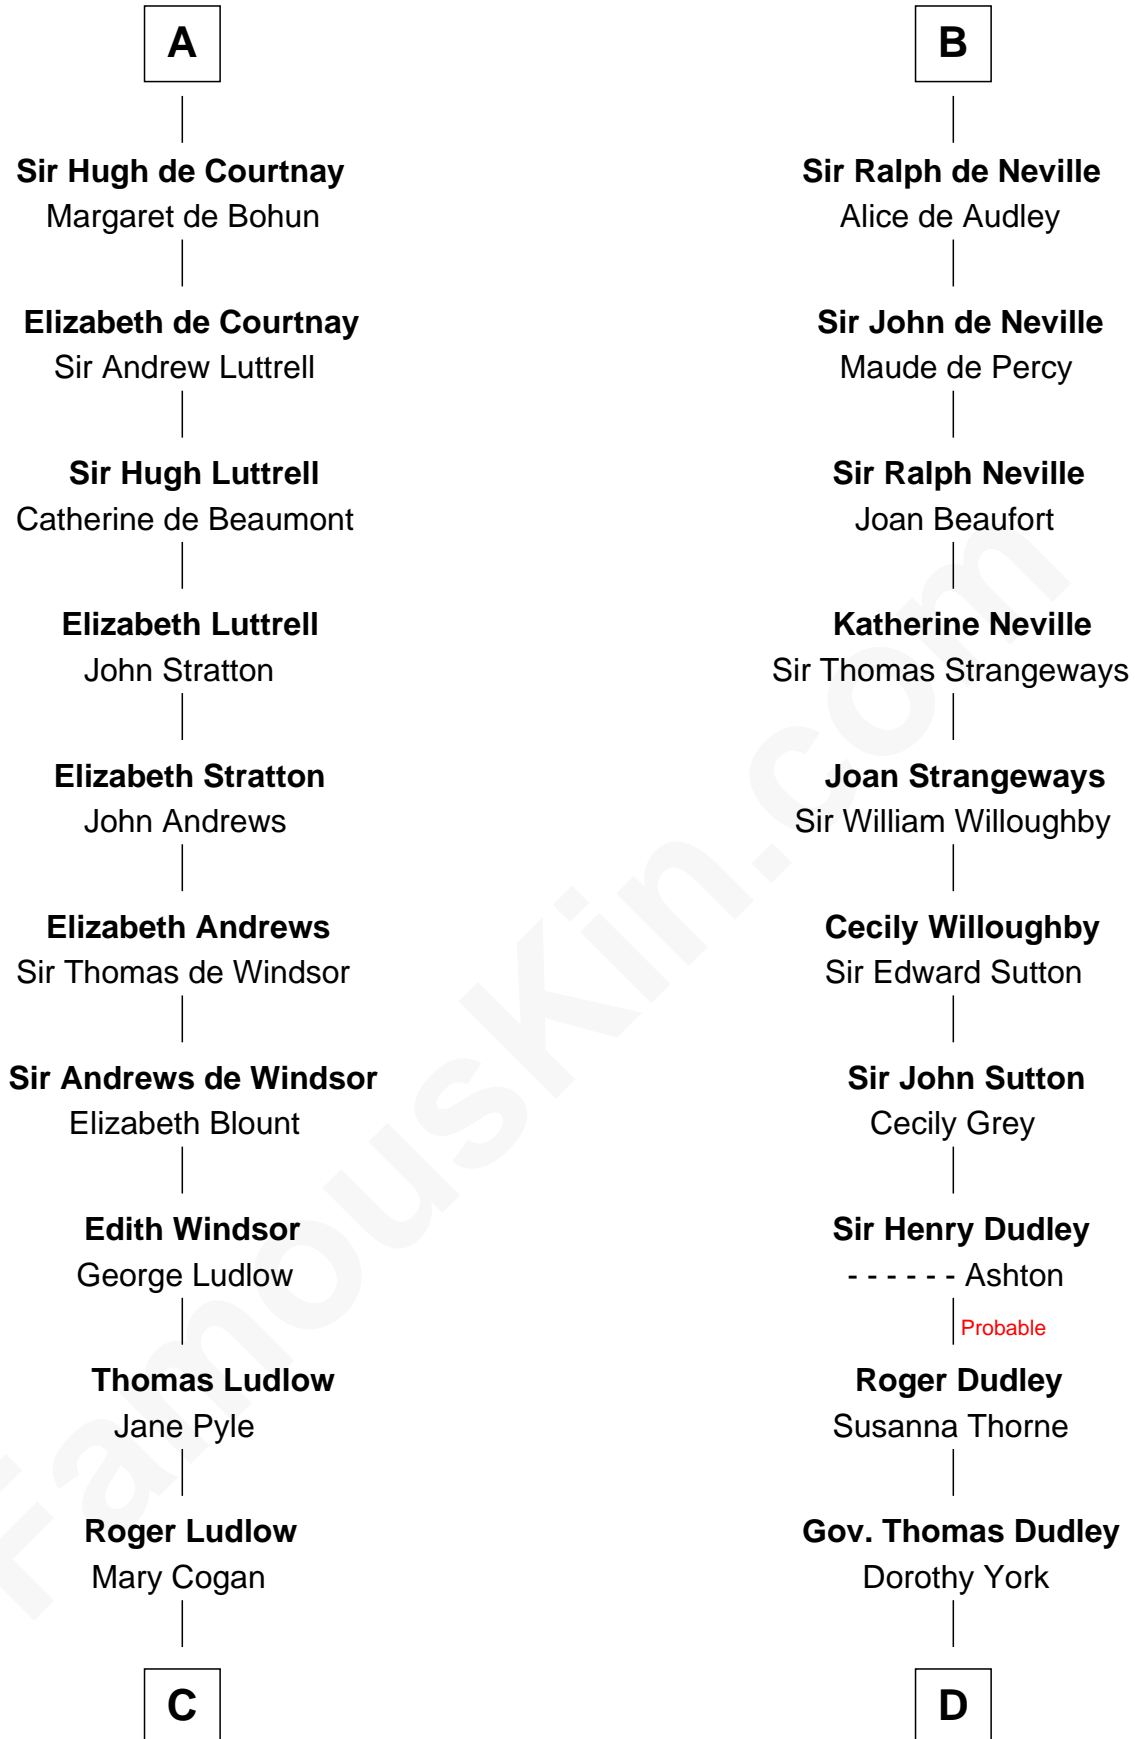

# FamousKin.com Relationship Chart of

**Caleb Brewster**

*Member of the Culper Spy Ring during the American Revolution*

20th cousin 1 time removed of

**John Langdon**

*Signer of the U.S. Constitution*

**C**

**Sarah Ludlow**  
Rev. Nathaniel Brewster

**Daniel Brewster**  
Anna Jayne

**Benjamin Brewster**  
Sarah Biggs

**Caleb Brewster**  
*Member of the Culper Spy Ring*

**D**

**Rev. Samuel Dudley**  
Elizabeth - - - - -

**Elizabeth Dudley**  
Kinsley Hall

**Josiah Hall**  
Mary Woodbury

**Mary Hall**  
John Langdon

**John Langdon**  
*Signer of the U.S. Constitution*

FamousKin.com