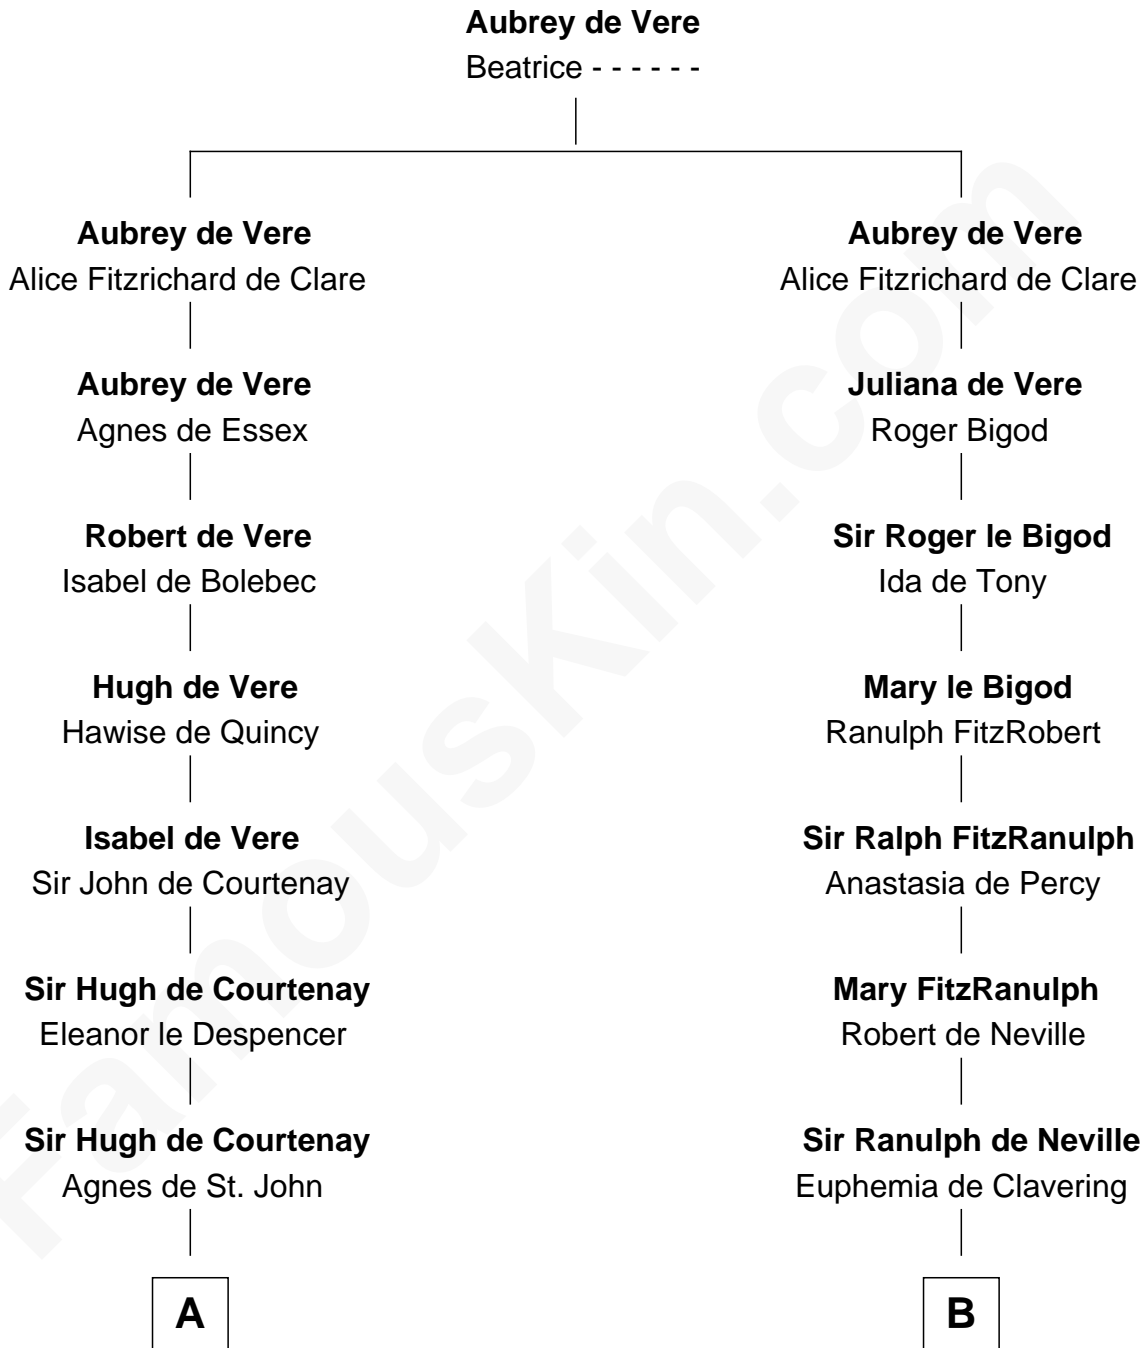

# FamousKin.com Relationship Chart of

**Caleb Brewster**

*Member of the Culper Spy Ring during the American Revolution*

20th cousin 1 time removed of

**John Langdon**

*Signer of the U.S. Constitution*

**C**

**Sarah Ludlow**  
Rev. Nathaniel Brewster

**Daniel Brewster**  
Anna Jayne

**Benjamin Brewster**  
Sarah Biggs

**Caleb Brewster**  
*Member of the Culper Spy Ring*

**D**

**Rev. Samuel Dudley**  
Elizabeth - - - - -