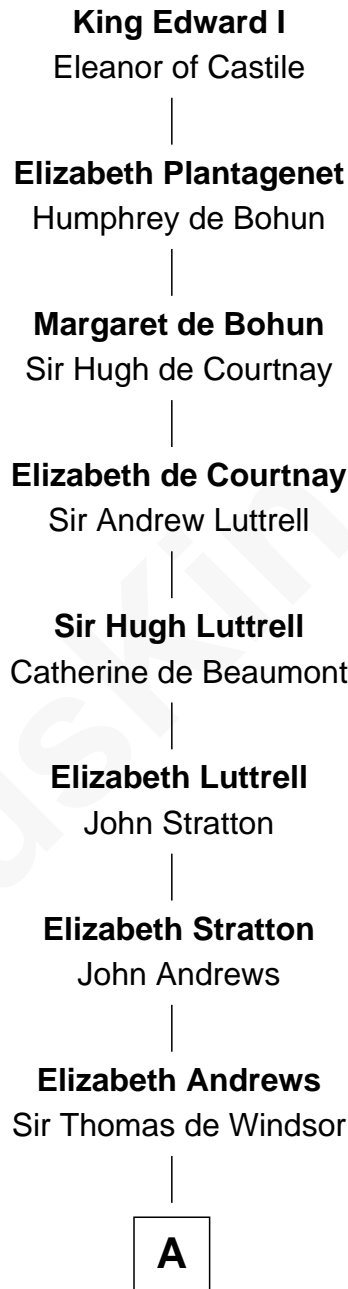

# FamousKin.com Relationship Chart of

**Caleb Brewster**

*Member of the Culper Spy Ring during the American Revolution*

13th Great-grandson of

**King Edward I**

*King of England*

**A**

—  
**Sir Andrews de Windsor**

Elizabeth Blount

—  
**Edith Windsor**

George Ludlow

—  
**Thomas Ludlow**

Jane Pyle

—  
**Roger Ludlow**

Mary Cogan

—  
**Sarah Ludlow**