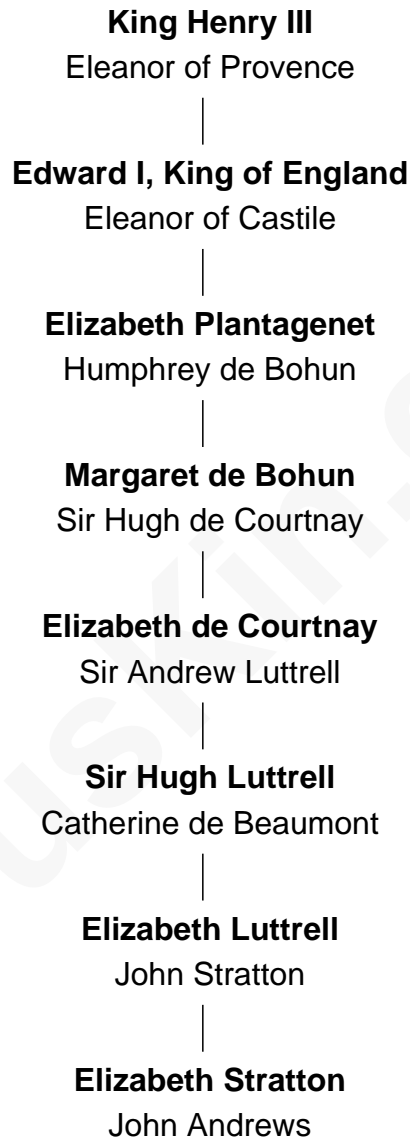

FamousKin.com

Relationship Chart of

Caleb Brewster

Member of the Culper Spy Ring during the American Revolution

14th Great-grandson of

King Henry III
King of England

A