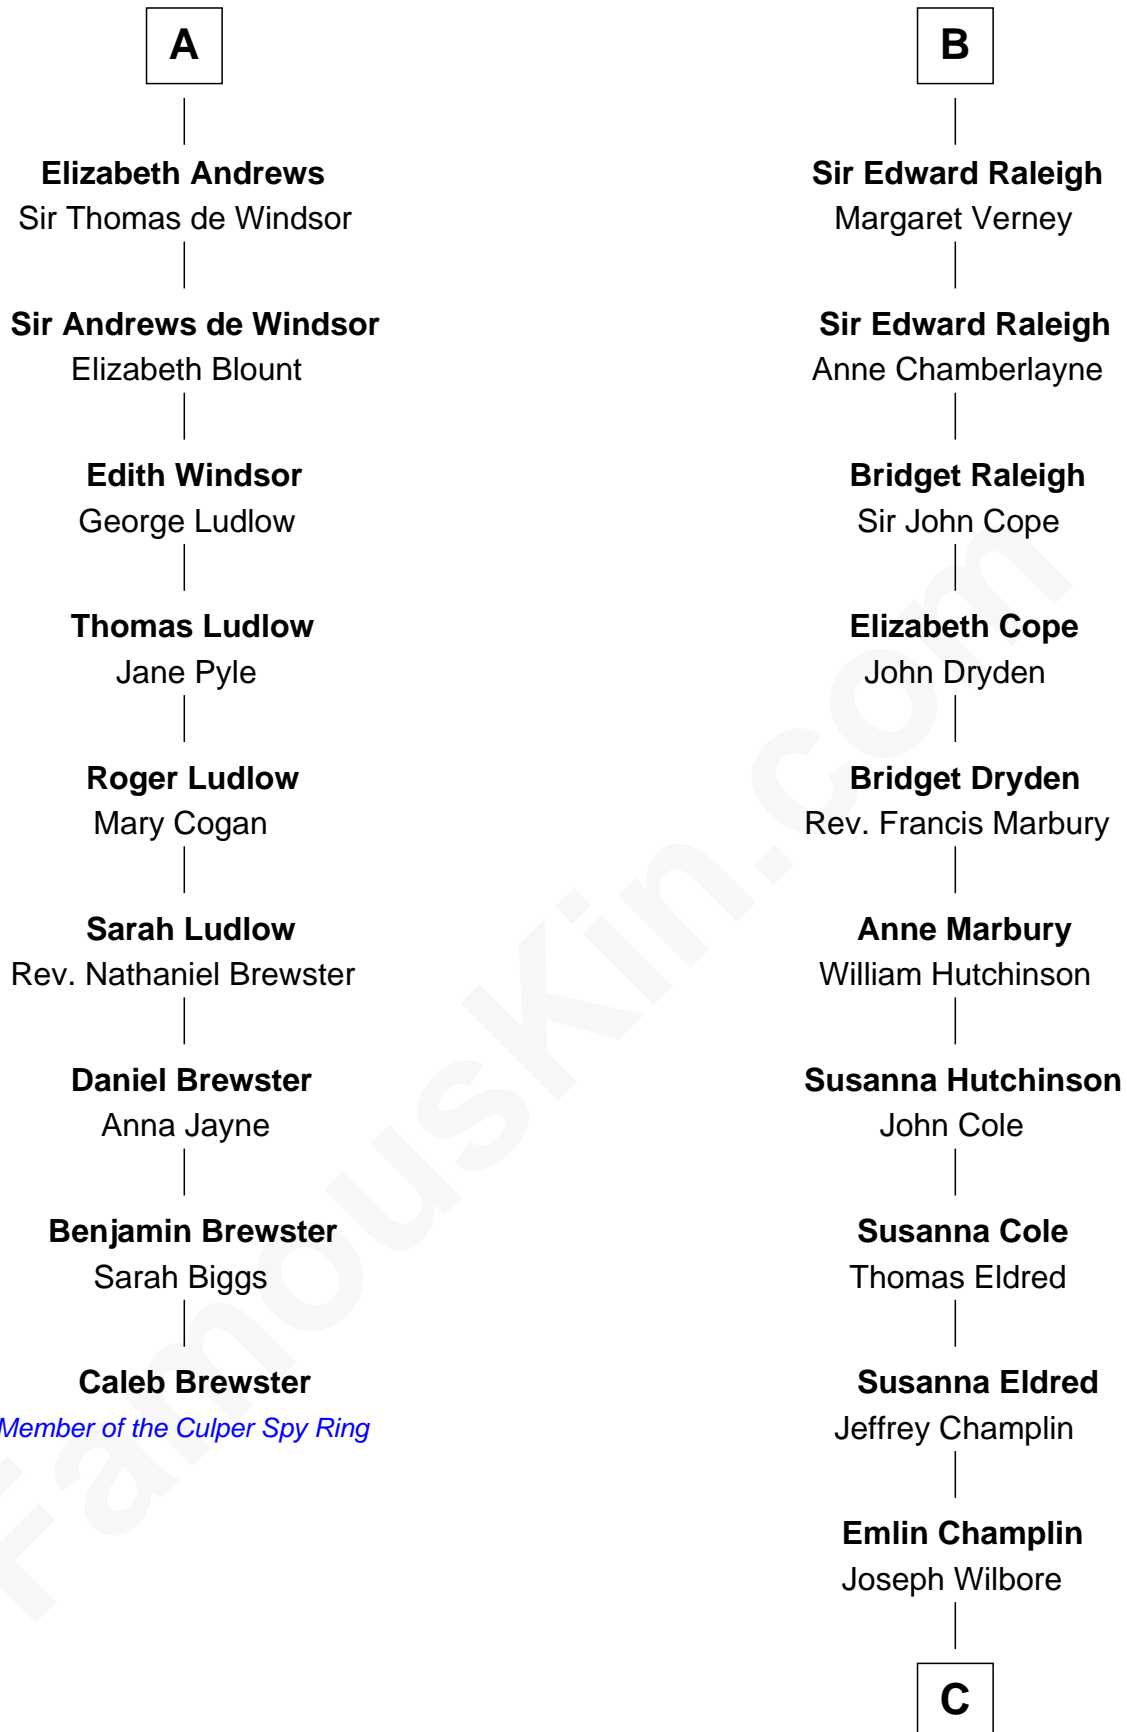

FamousKin.com

Relationship Chart of

Caleb Brewster

Member of the Culper Spy Ring during the American Revolution

15th cousin 5 times removed of

Shanghai Pierce
Texas Cattleman

Sir Hugh le Despencer
Aveline Basset

Elizabeth Stratton
John Andrews

A

Sir Hugh le Despencer
Isabella de Beauchamp

Hugh le Despencer
Eleanor de Clare

Sir Edward le Despencer
Anne de Ferrers

Edward Despencer
Elizabeth Burghersh

Margaret Despencer
Robert de Ferrers

Phillippa Ferrers
Sir Thomas Greene

Elizabeth Greene
William Raleigh

B

C

Ambless Wilbore
Nathaniel Stoddard

Susanna Stoddard
Isaac Pearce

Jonathan D. Pearce
Hanna Phillips Head

Shanghai Pierce
Texas Cattleman