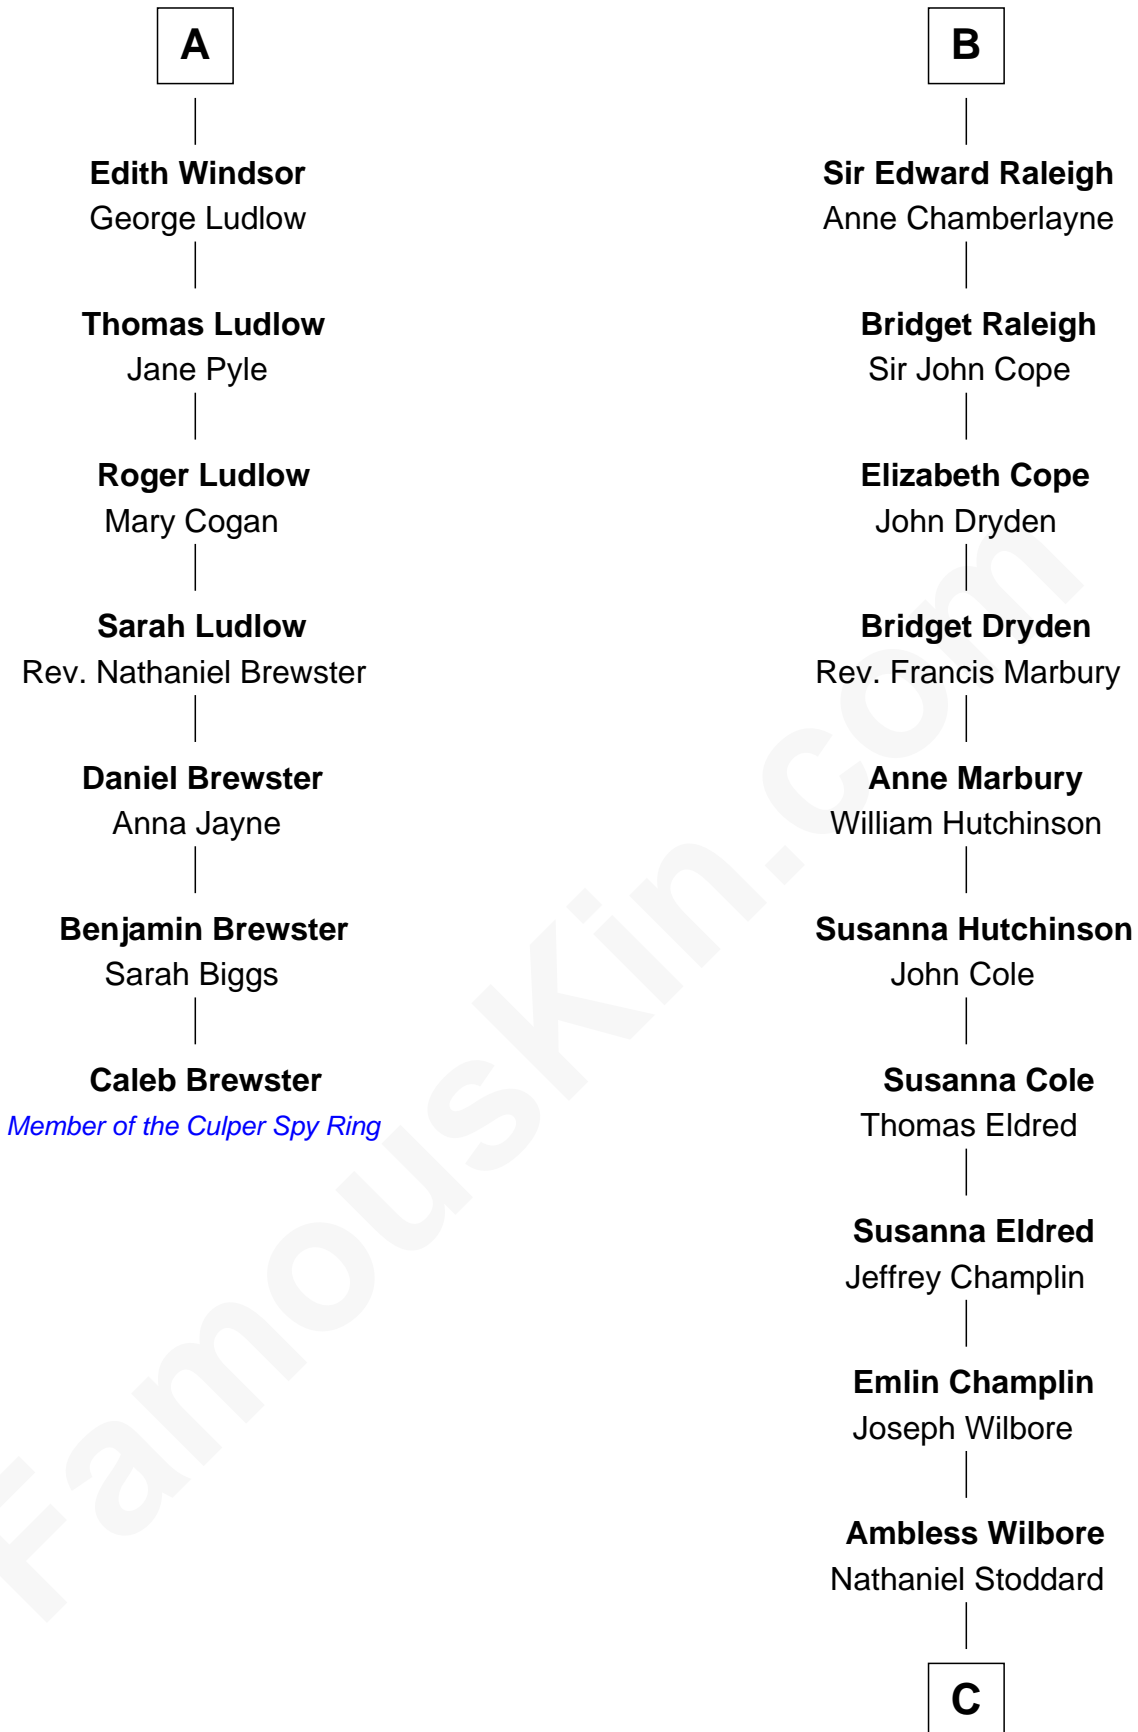

FamousKin.com Relationship Chart of

Caleb Brewster

Member of the Culper Spy Ring during the American Revolution

13th cousin 6 times removed of

Shanghai Pierce

Texas Cattleman

Humphrey de Bohun

Elizabeth Plantagenet

C

Susanna Stoddard

Isaac Pearce

Jonathan D. Pearce

Hanna Phillips Head

Shanghai Pierce

Texas Cattleman

FamousKin.com