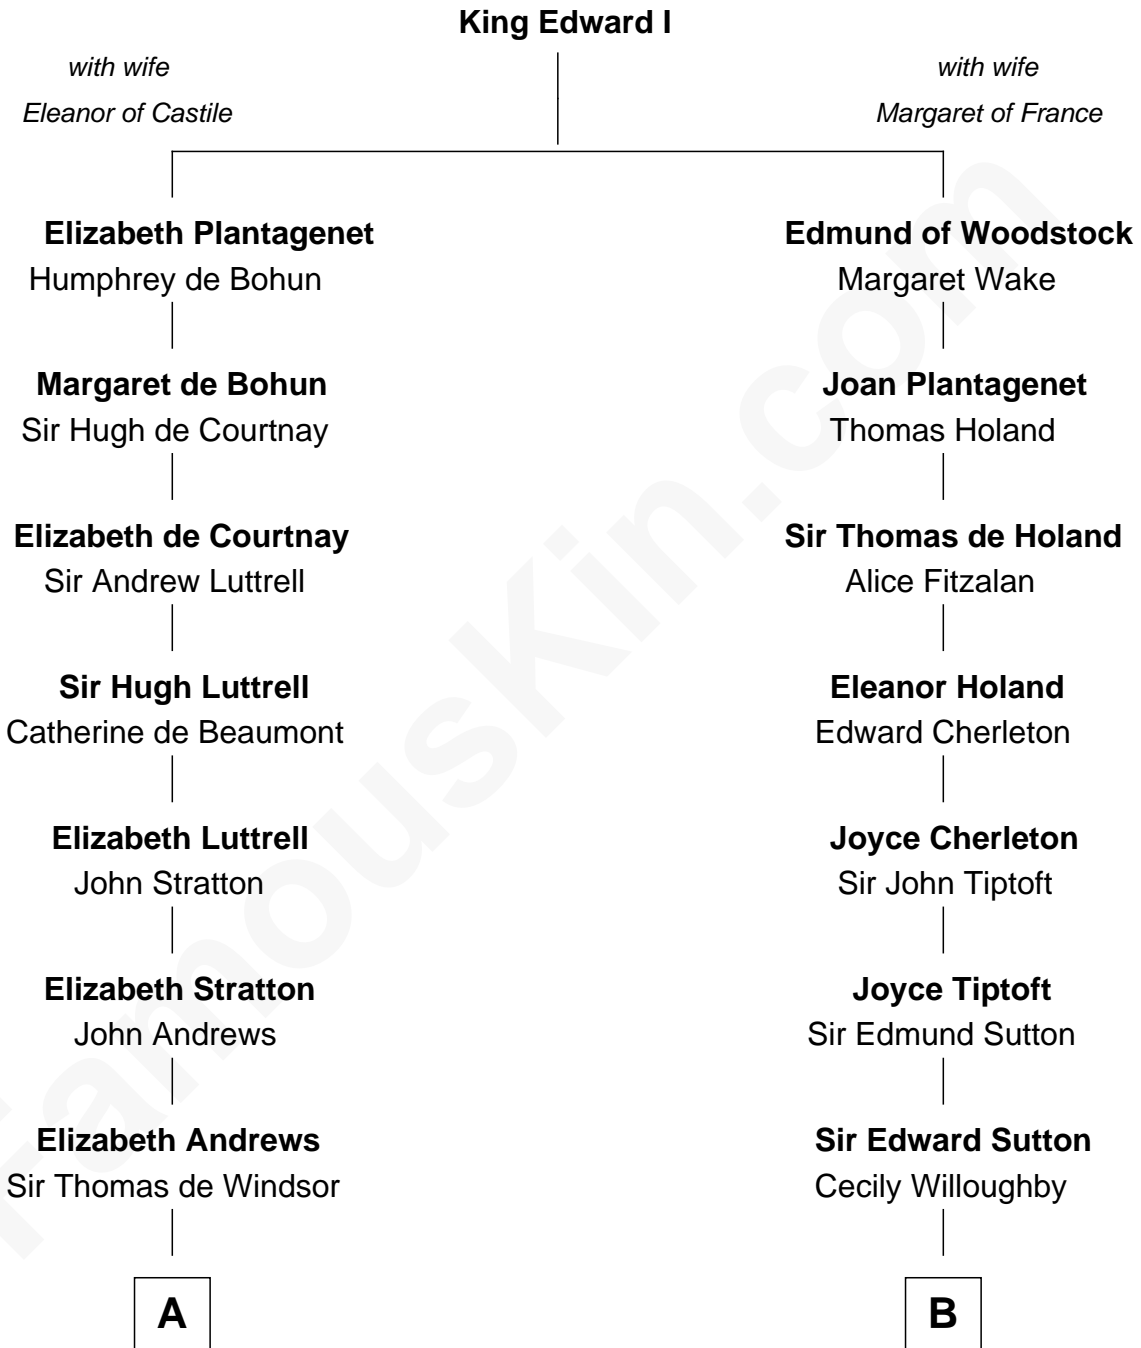

FamousKin.com

Relationship Chart of

Caleb Brewster

Member of the Culper Spy Ring during the American Revolution

14th cousin 6 times removed of

Alan Shepard

Mercury and Apollo Astronaut

C

Thomas Bradbury Bartlett
Victoria Elizabeth Williams Cilley

Annie Elizabeth Bartlett
Frederick Johnson Shepard

Alan Bartlett Shepard
Pauline Renza Emerson

Alan Shepard
Mercury and Apollo Astronaut

FamousKin.com