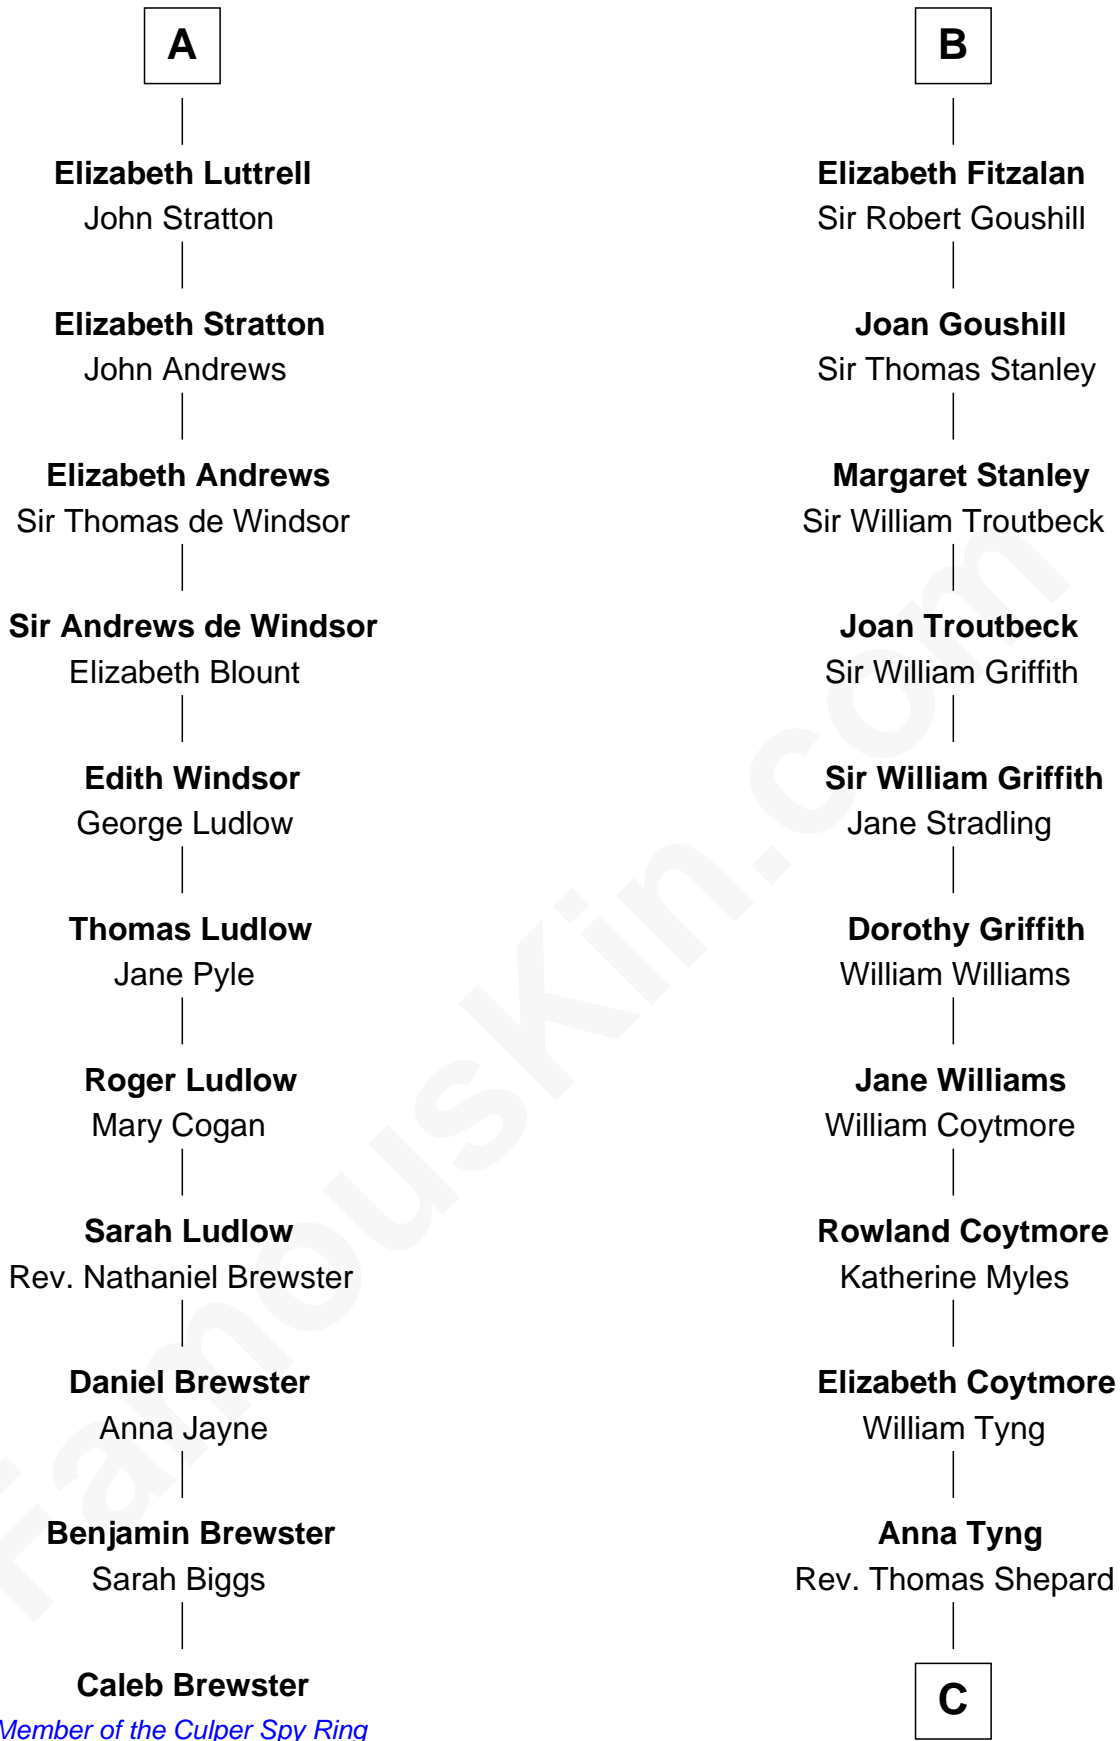

FamousKin.com  
Relationship Chart of  
Caleb Brewster

Member of the Culper Spy Ring during the American Revolution

17th cousin 4 times removed of

John Quincy Adams  
6th U.S. President

Saher de Quincy  
Margaret de Beaumont

**C**

**Anna Shepard**

Daniel Quincy

**Col John Quincy**

Elizabeth Norton

**Elizabeth Quincy**

Rev. William Smith

**Abigail Quincy Smith**