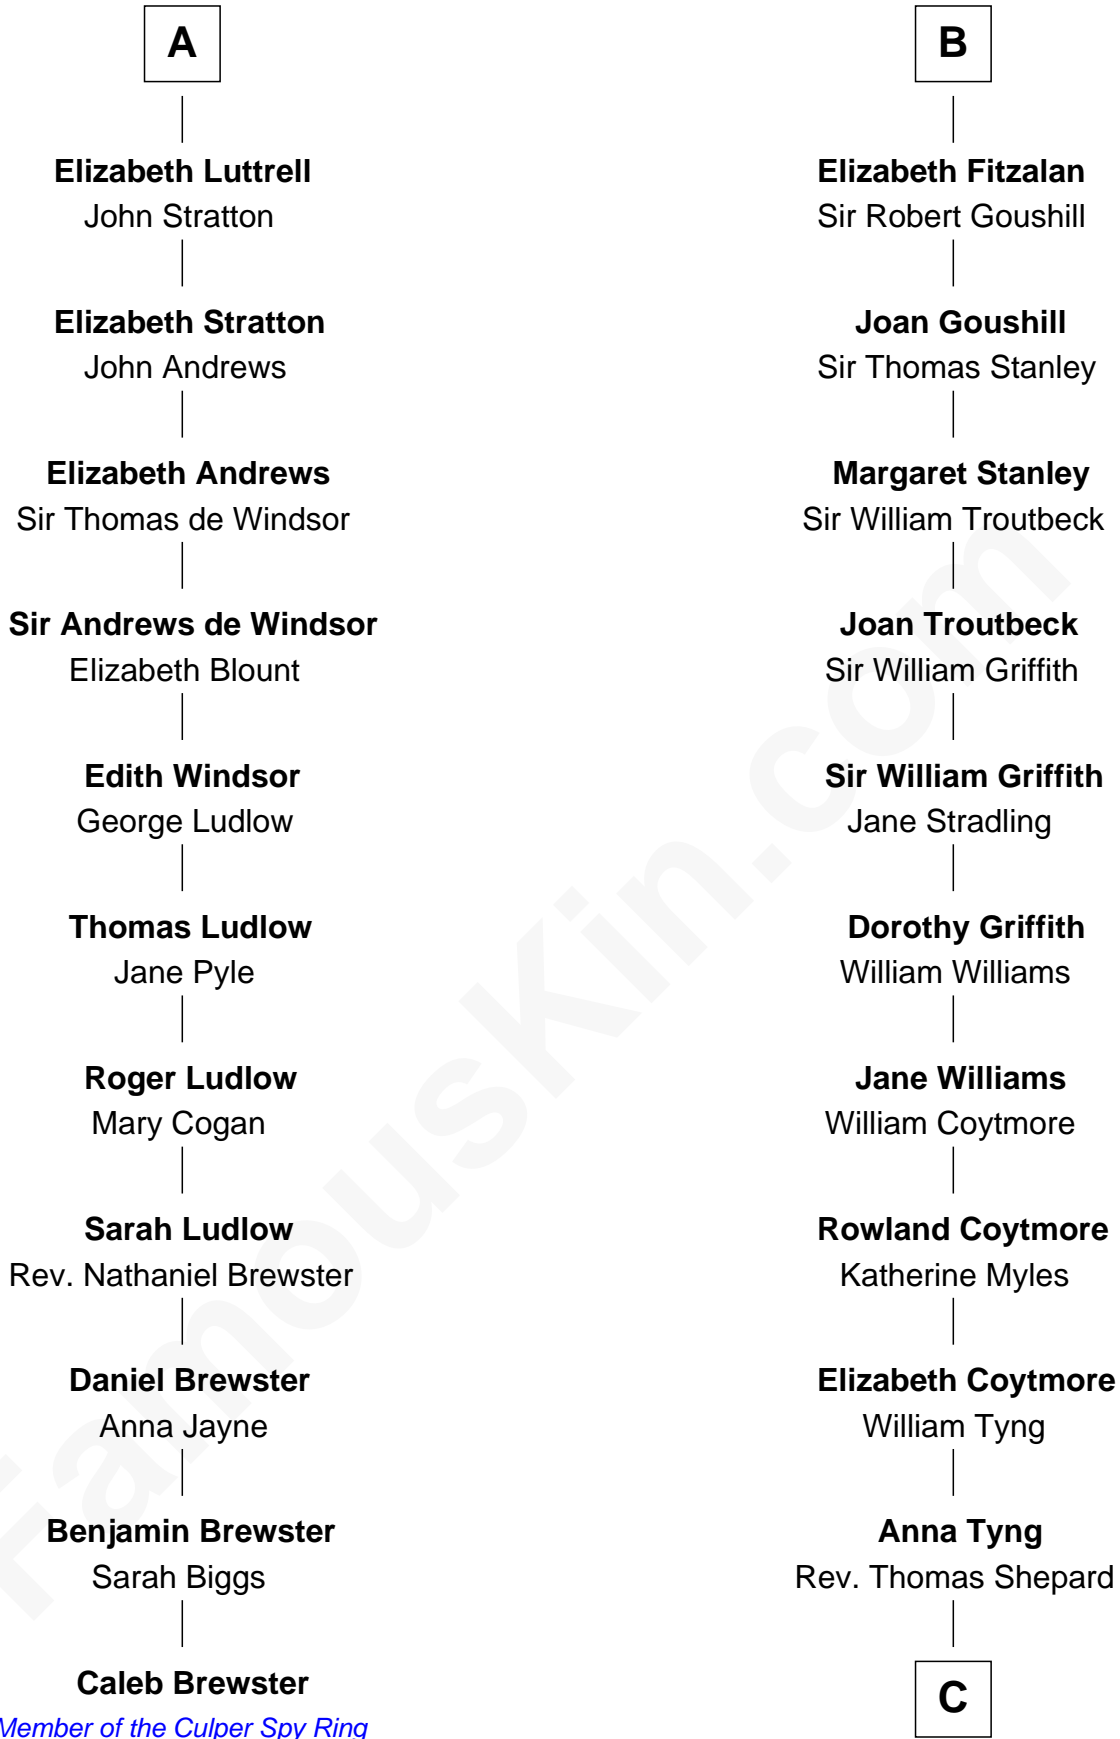

FamousKin.com

Relationship Chart of

Caleb Brewster

Member of the Culper Spy Ring during the American Revolution

17th cousin 3 times removed of

Abigail (Smith) Adams

First Lady of President John Adams

Saher de Quincy
Margaret de Beaumont