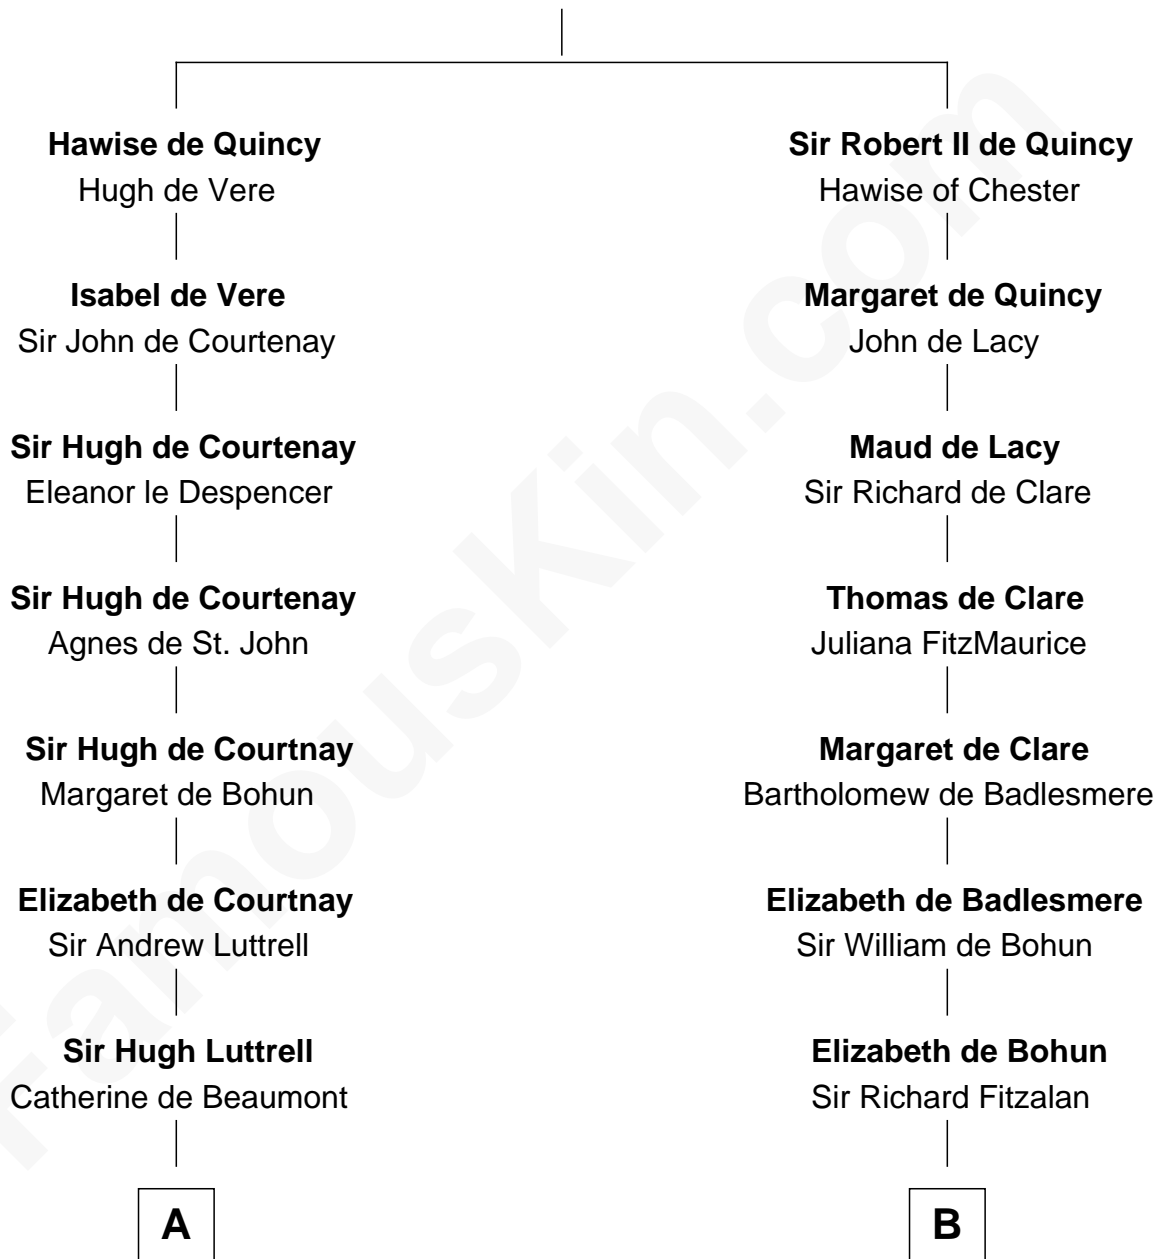

FamousKin.com

Relationship Chart of

Caleb Brewster

Member of the Culper Spy Ring during the American Revolution

17th cousin 3 times removed of

Abigail (Smith) Adams

First Lady of President John Adams

Saher de Quincy
Margaret de Beaumont