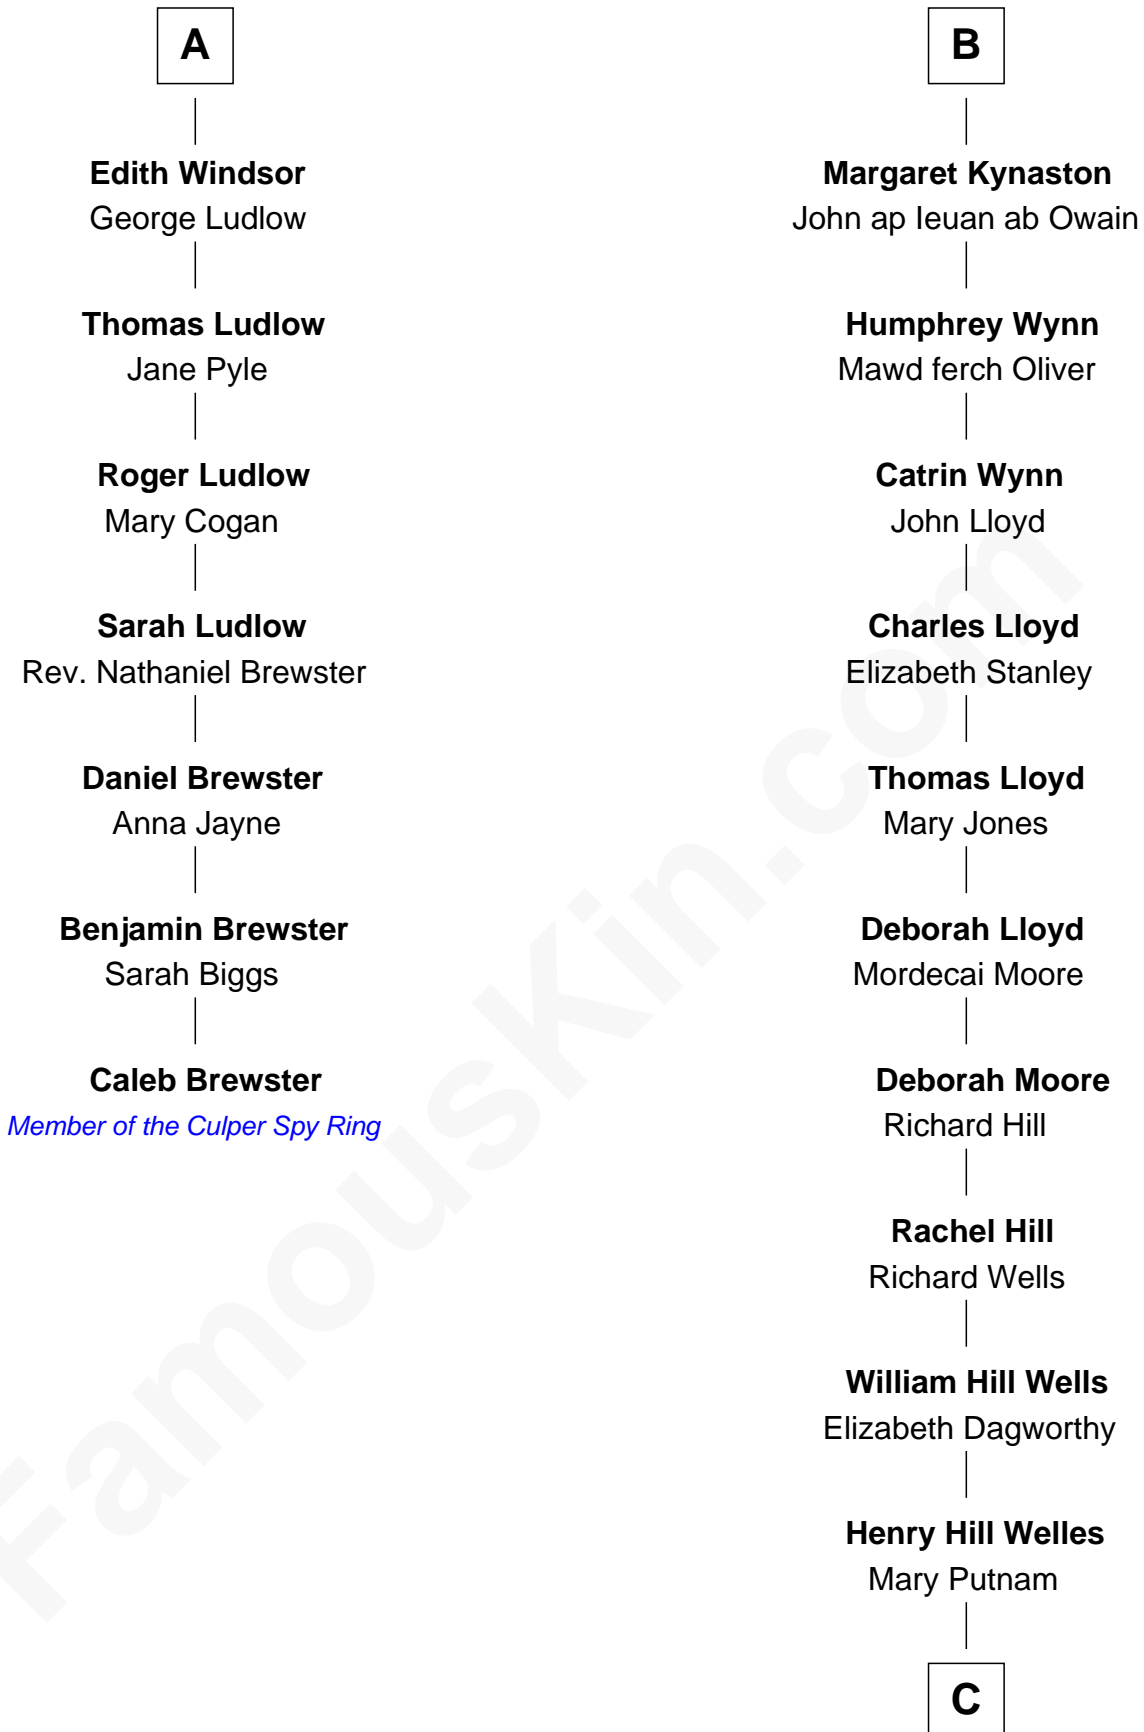

## Relationship Chart of

### Caleb Brewster

*Member of the Culper Spy Ring during the American Revolution*

13th cousin 6 times removed of

### Orson Welles

*Radio, Stage, and Movie Actor*

**Humphrey de Bohun**  
Elizabeth Plantagenet

**C**

Richard Jones Welles

Mary Blanche Head

Richard Head Welles

Beatrice Ives