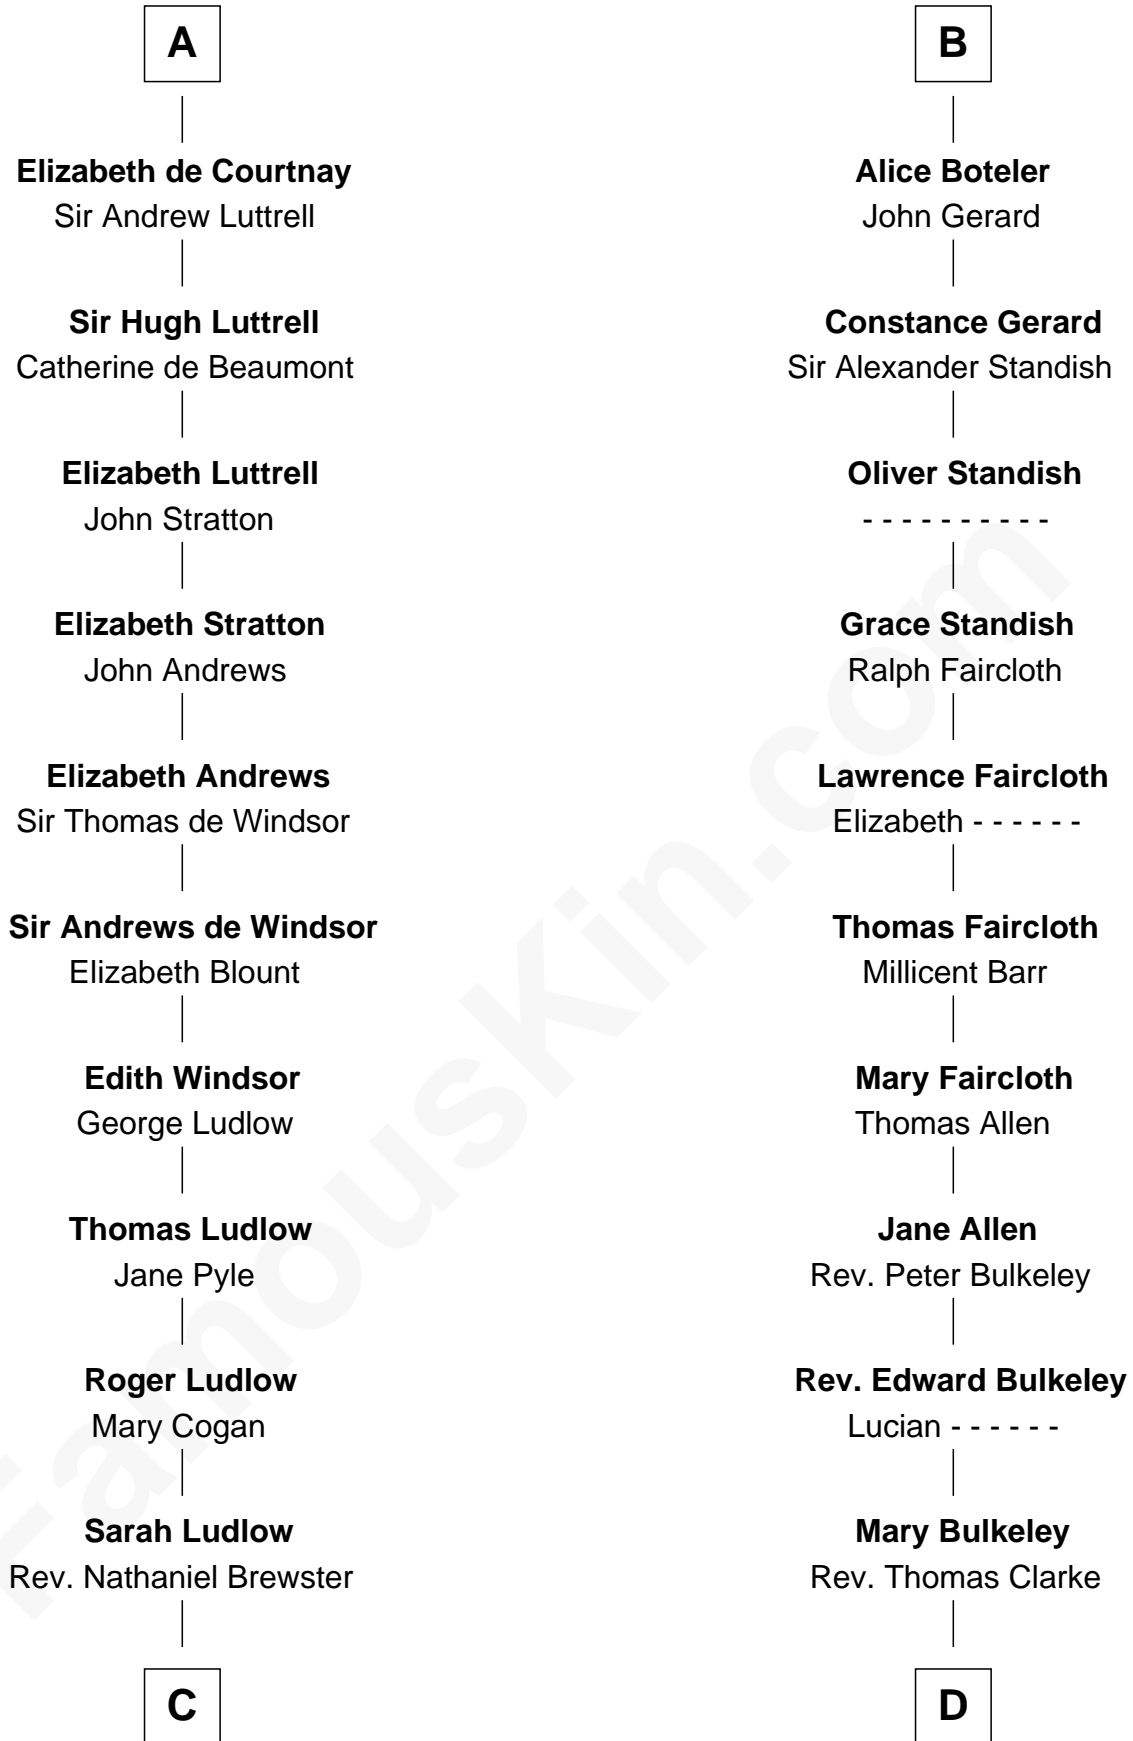

## Relationship Chart of

**Caleb Brewster**

*Member of the Culper Spy Ring during the American Revolution*

19th cousin of

**John Hancock**

*Signer of the Declaration of Independence*

**Henry of Huntingdon**

**William I, King of Scotland**

----- Avenal

**Isabel of Scotland**

Robert de Ros

**Sir William de Ros**

Lucy FitzPiers

**Sir William de Ros**

Eustache Fitz Ralph

**Lucy de Ros**

Sir Robert de Plumpton

**Sir William de Plumpton**

Christiana de Mowbray

**Alice Plumpton**

Sir John Boteler

**B**

**C**

**Daniel Brewster**

Anna Jayne

**Benjamin Brewster**

Sarah Biggs

**Caleb Brewster**

*Member of the Culper Spy Ring*

**D**

**Elizabeth Clarke**