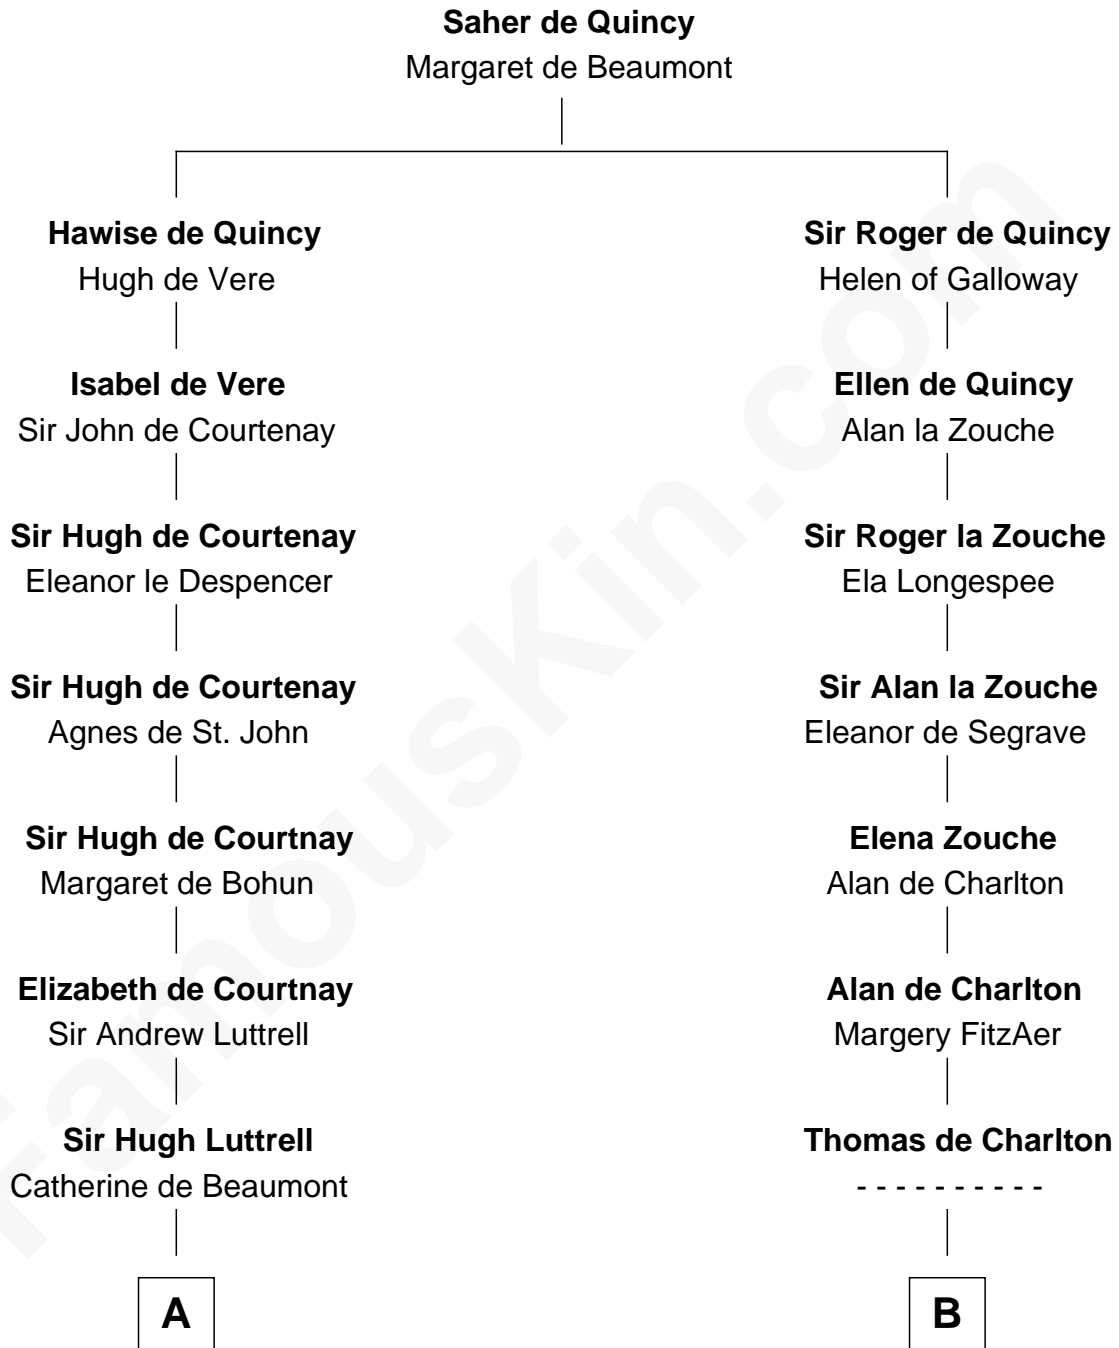

FamousKin.com

Relationship Chart of

Caleb Brewster

Member of the Culper Spy Ring during the American Revolution

17th cousin 2 times removed of

John Hancock

Signer of the Declaration of Independence

C

—
Elizabeth Clarke

John Hancock
—

—
Rev. John Hancock

Mary Hawke
—

—
John Hancock

Signer of Declaration of Independence

FamousKin.com