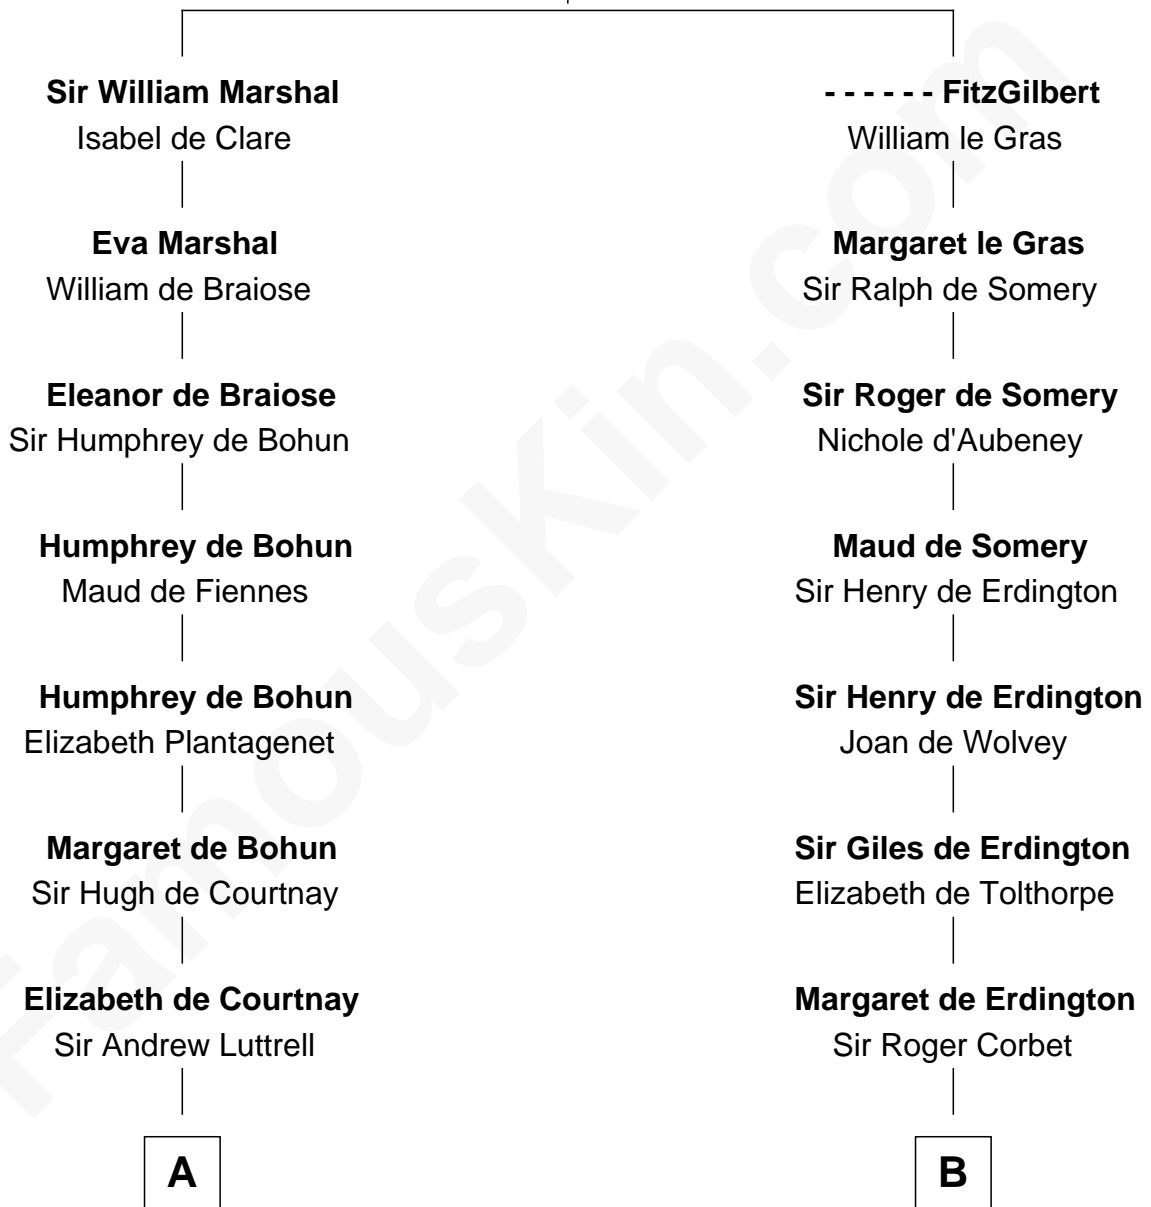

## Relationship Chart of

**Caleb Brewster**

*Member of the Culper Spy Ring during the American Revolution*

18th cousin of

**John Hancock**

*Signer of the Declaration of Independence*

**John FitzGilbert**  
Sybilla of Salisbury

**C**

**Benjamin Brewster**

Sarah Biggs

**Caleb Brewster**

*Member of the Culper Spy Ring*

**D**

**Rev. John Hancock**

Mary Hawke