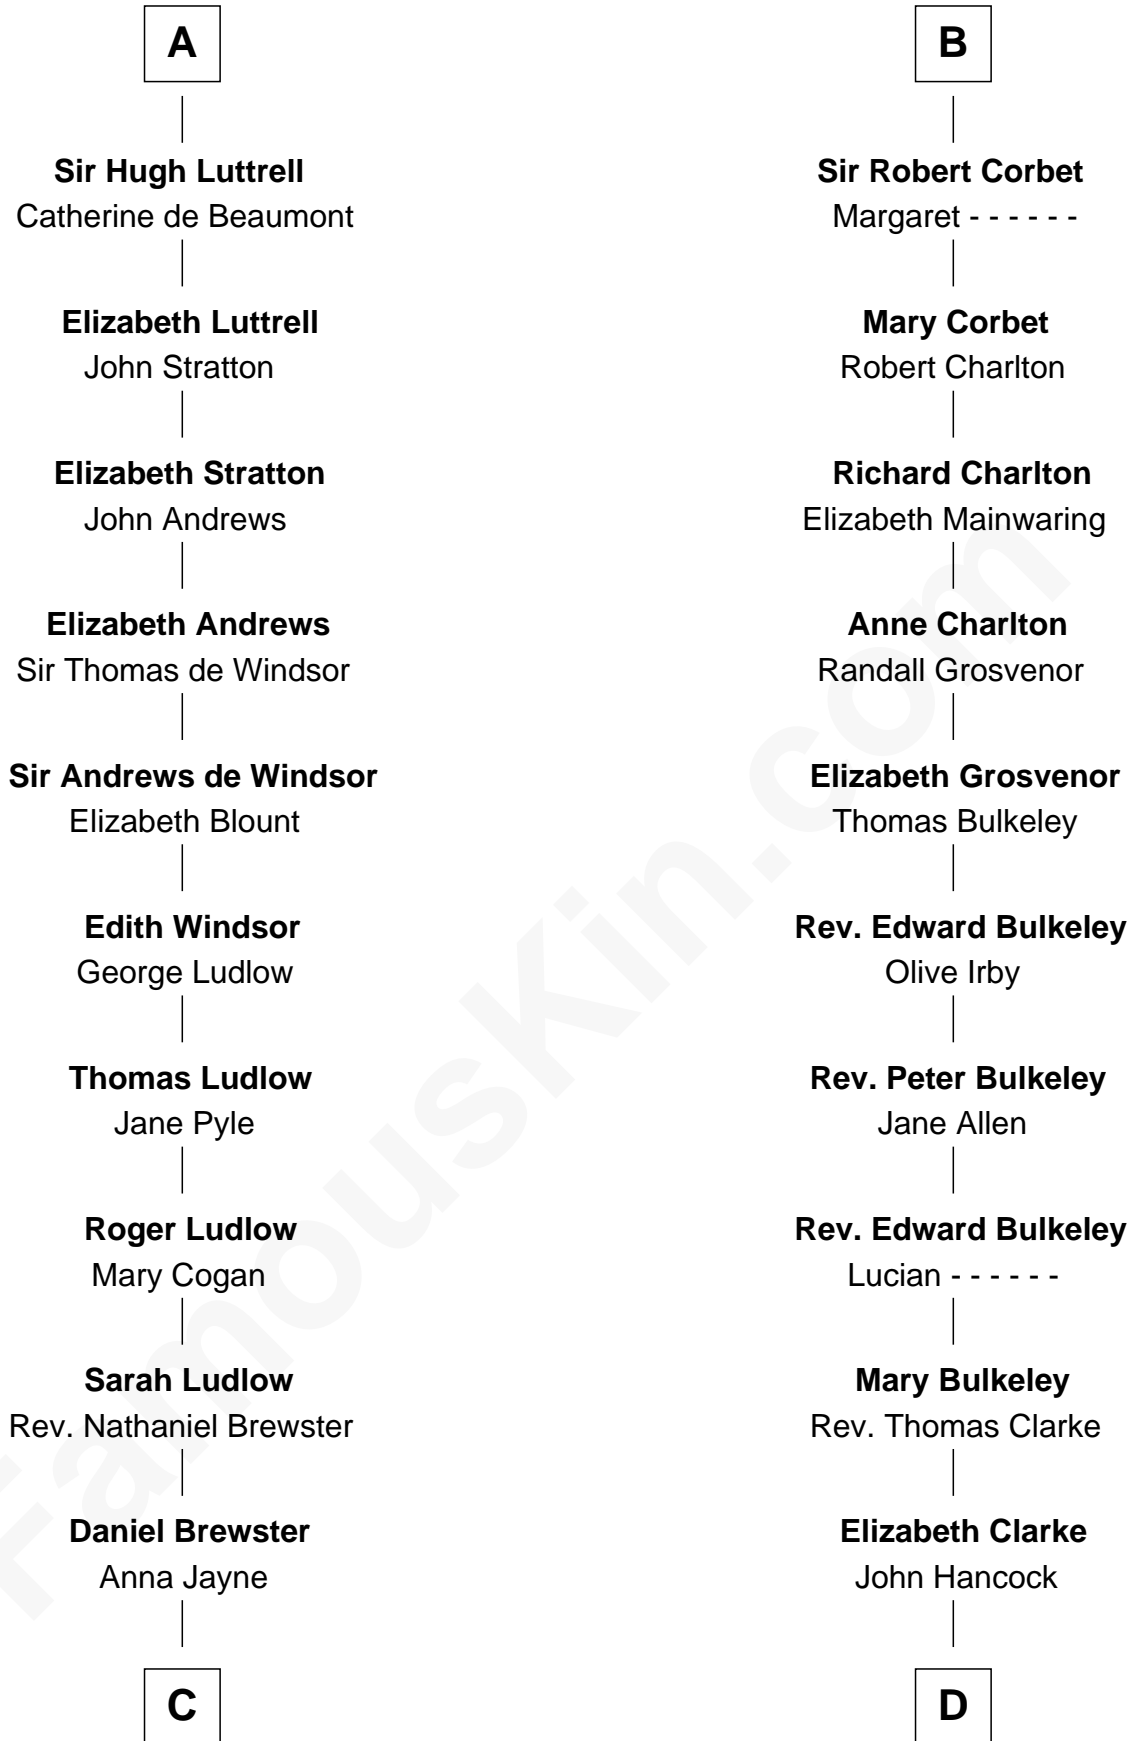

## Relationship Chart of

**Caleb Brewster**

*Member of the Culper Spy Ring during the American Revolution*

18th cousin of

**John Hancock**

*Signer of the Declaration of Independence*

**John FitzGilbert**  
Sybilla of Salisbury

**C**

**Benjamin Brewster**

Sarah Biggs

**Caleb Brewster**

*Member of the Culper Spy Ring*

**D**

**Rev. John Hancock**

Mary Hawke