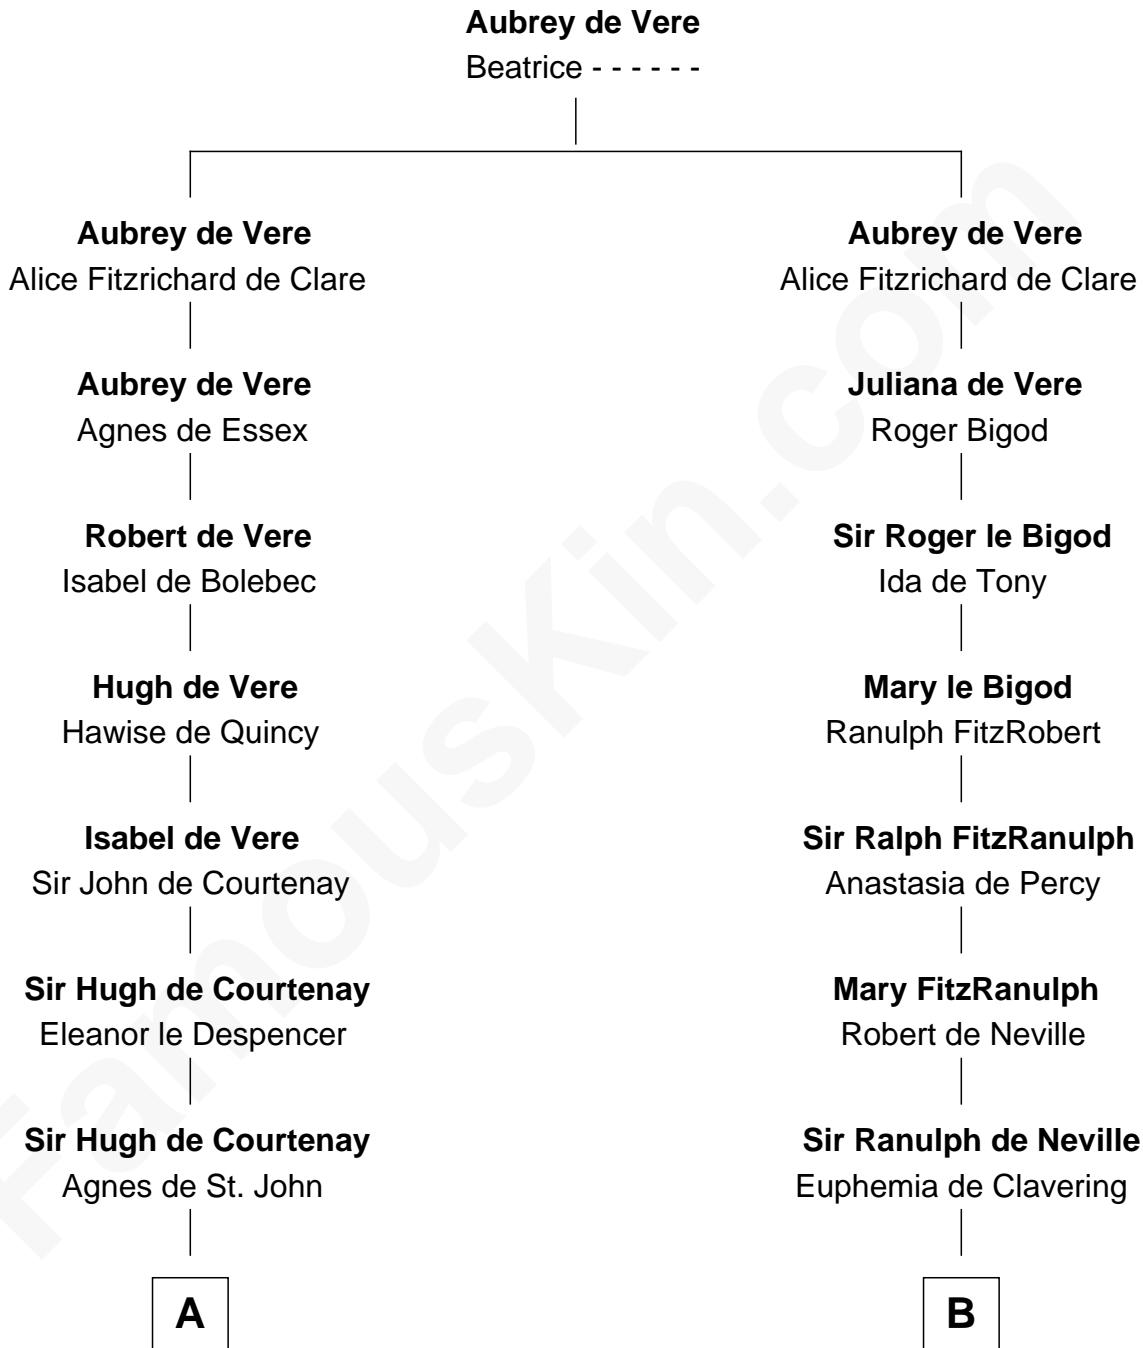

FamousKin.com

Relationship Chart of

Caleb Brewster

Member of the Culper Spy Ring during the American Revolution

14th cousin 6 times removed of

Catherine Parr

6th Wife of King Henry VIII

C

—
Sarah Ludlow
Rev. Nathaniel Brewster

—
Daniel Brewster
Anna Jayne

—
Benjamin Brewster
Sarah Biggs

—
Caleb Brewster
Member of the Culper Spy Ring

FamousKin.com