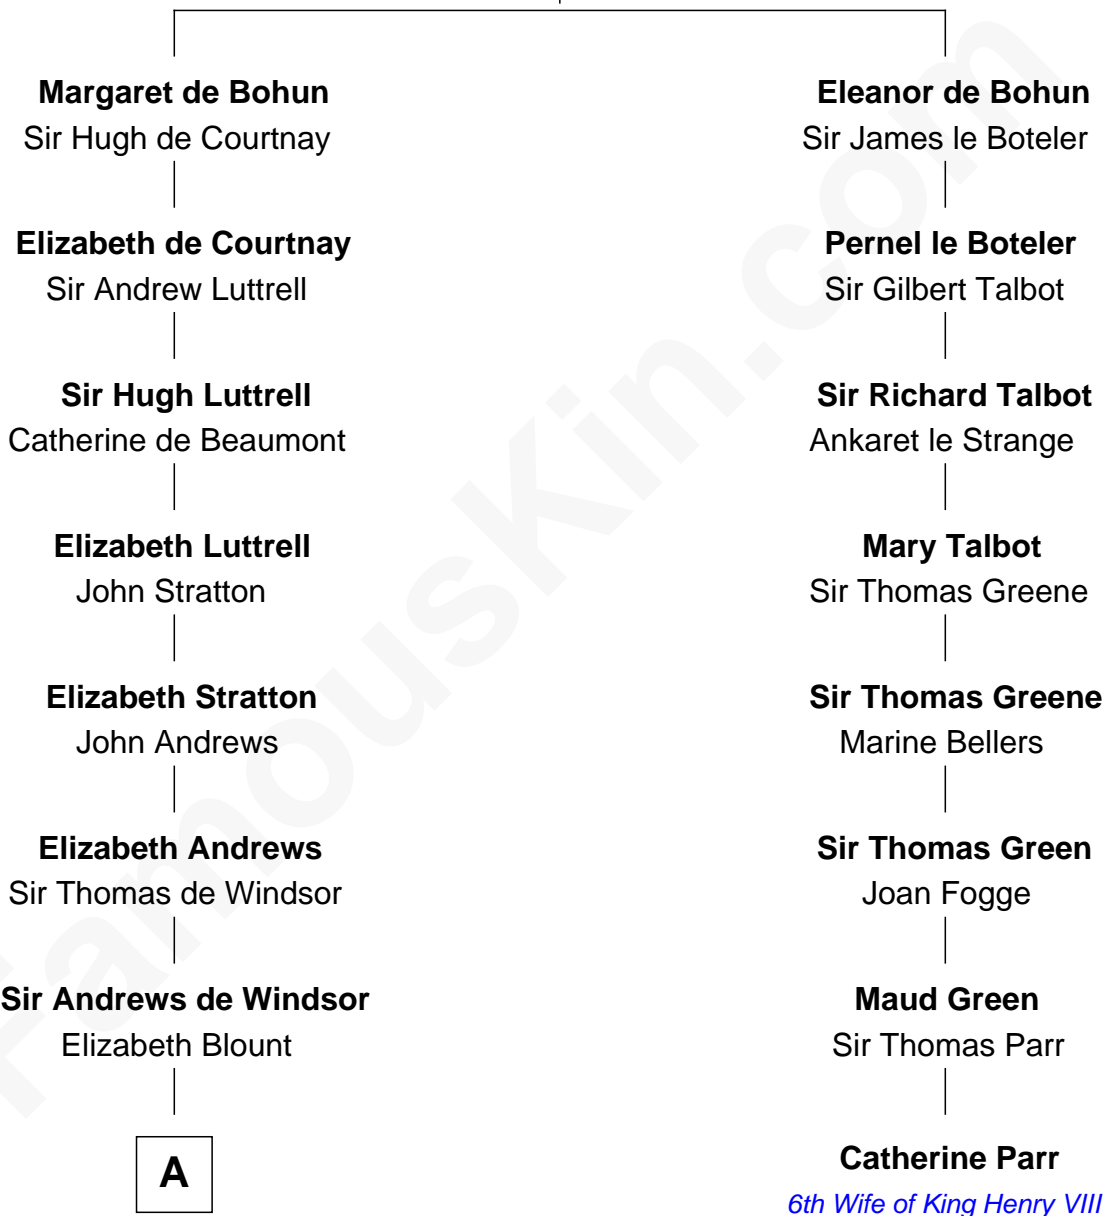

## Relationship Chart of

### Caleb Brewster

Member of the Culper Spy Ring during the American Revolution

7th cousin 6 times removed of

**Catherine Parr**

6th Wife of King Henry VIII

**Humphrey de Bohun**  
Elizabeth Plantagenet

**A**

**Edith Windsor**  
George Ludlow

**Thomas Ludlow**  
Jane Pyle

**Roger Ludlow**  
Mary Cogan

**Sarah Ludlow**  
Rev. Nathaniel Brewster

**Daniel Brewster**  
Anna Jayne

**Benjamin Brewster**  
Sarah Biggs

**Caleb Brewster**  
*Member of the Culper Spy Ring*