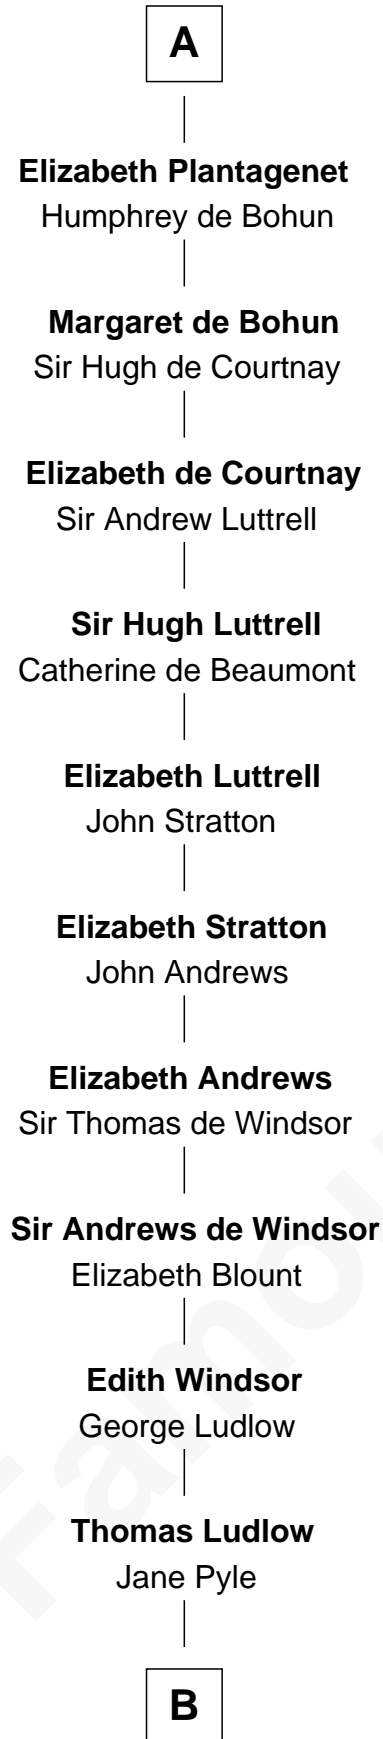

FamousKin.com

Relationship Chart of

Caleb Brewster

Member of the Culper Spy Ring during the American Revolution

6th cousin 15 times removed of

Hugh le Bigod

Magna Carta Surety

Robert I of Normandy

Herleve of Falaise

William I, King of England

Matilda of Flanders

Henry I, King of England

Maud of Scotland

Maud of England

Geoffrey Plantagenet

Henry II, King of England

Adelaide of Normandy

Lambert II of Lens

Judith of Lens

Waltheof II of Northumbria

Alice of Northumberland

Ralph de Tony

Roger de Tony

Ida of Hainault

Sir Ralph de Tony

Margaret Beaumont

Ida de Tony

Sir Roger le Bigod

Hugh le Bigod

Magna Carta Surety

B

—
Roger Ludlow