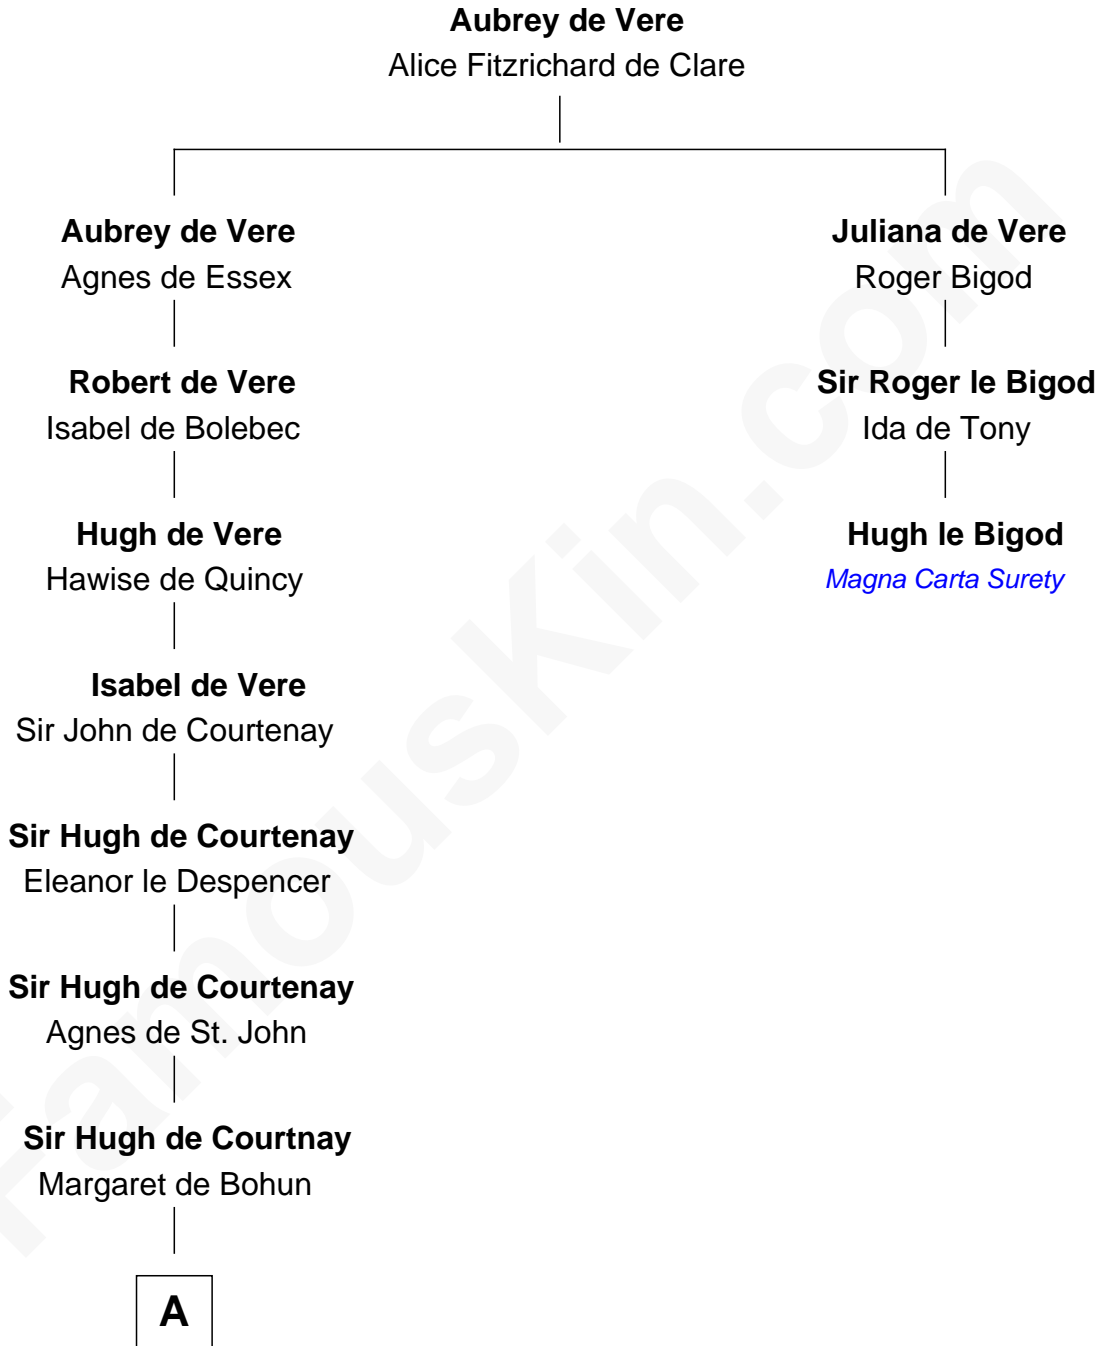

FamousKin.com

Relationship Chart of

Caleb Brewster

Member of the Culper Spy Ring during the American Revolution

2nd cousin 17 times removed of

Hugh le Bigod

Magna Carta Surety

A

Elizabeth de Courtnay

Sir Andrew Luttrell

Sir Hugh Luttrell

Catherine de Beaumont

Elizabeth Luttrell

John Stratton

Elizabeth Stratton

John Andrews

Elizabeth Andrews

Sir Thomas de Windsor

Sir Andrews de Windsor

Elizabeth Blount

Edith Windsor

George Ludlow

Thomas Ludlow

Jane Pyle

—
Benjamin Brewster

Sarah Biggs

—
Caleb Brewster

Member of the Culper Spy Ring

FamousKin.com