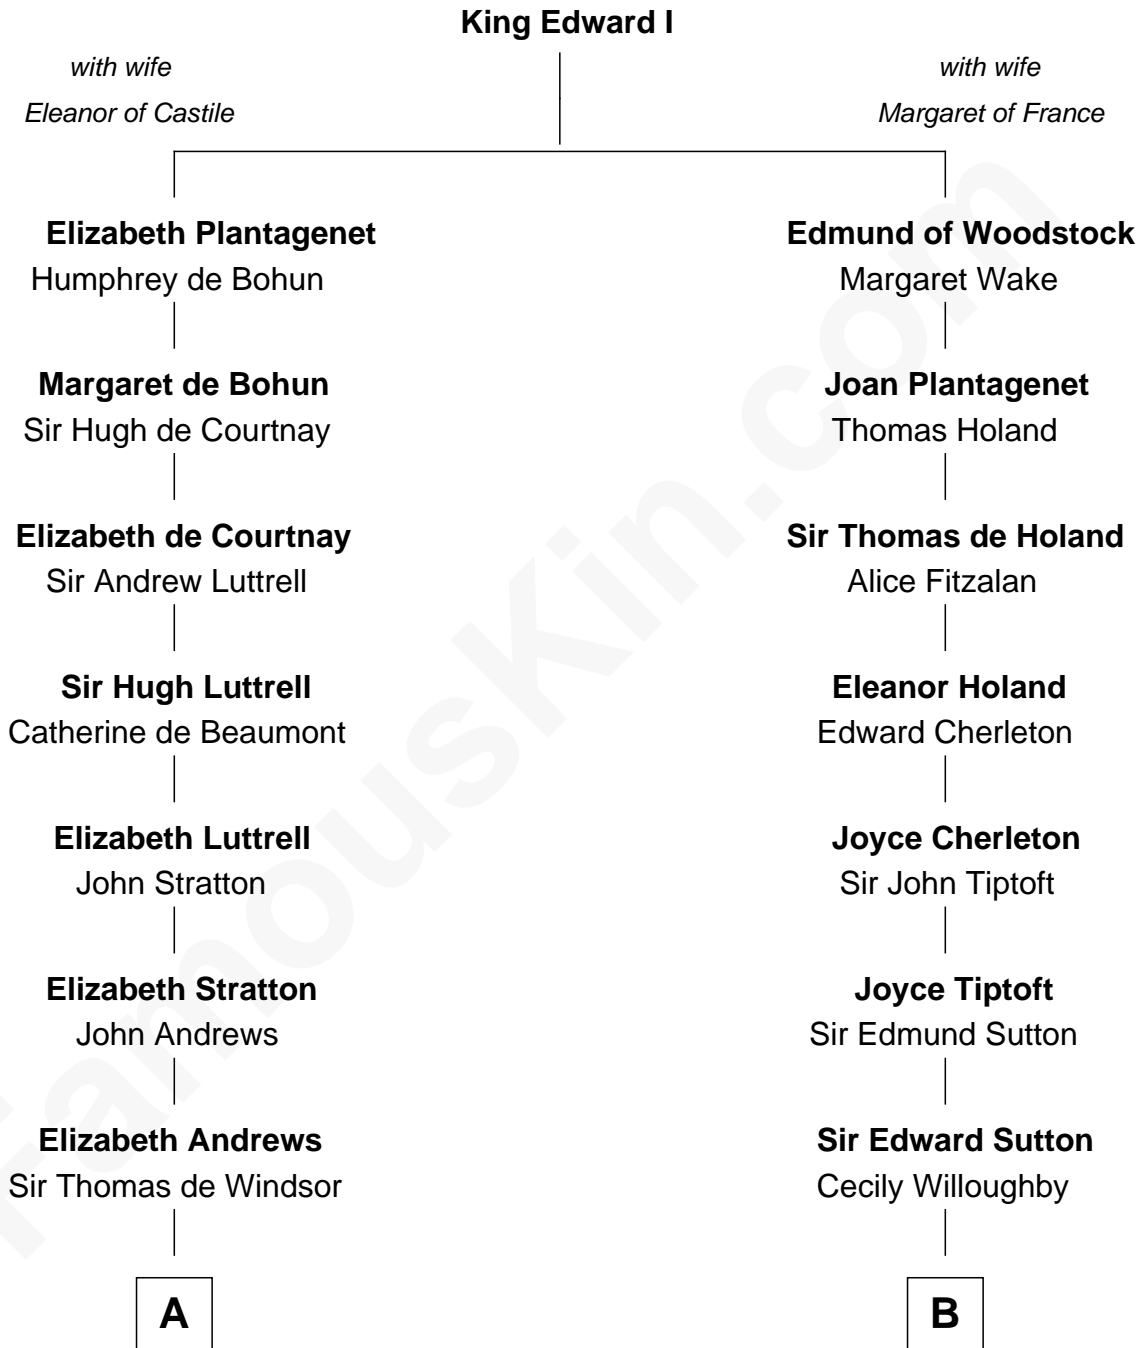

## Relationship Chart of

### Caleb Brewster

*Member of the Culper Spy Ring during the American Revolution*

14th cousin 5 times removed of

**John Kerry**

*68th U.S. Secretary of State*

**C**

—  
**Margaret Tyndal Winthrop**

James Grant Forbes

—  
**Rosemary Isabel Forbes**

Richard John Kerry

—  
**John Kerry**

*68th U.S. Secretary of State*

FamousKin.com