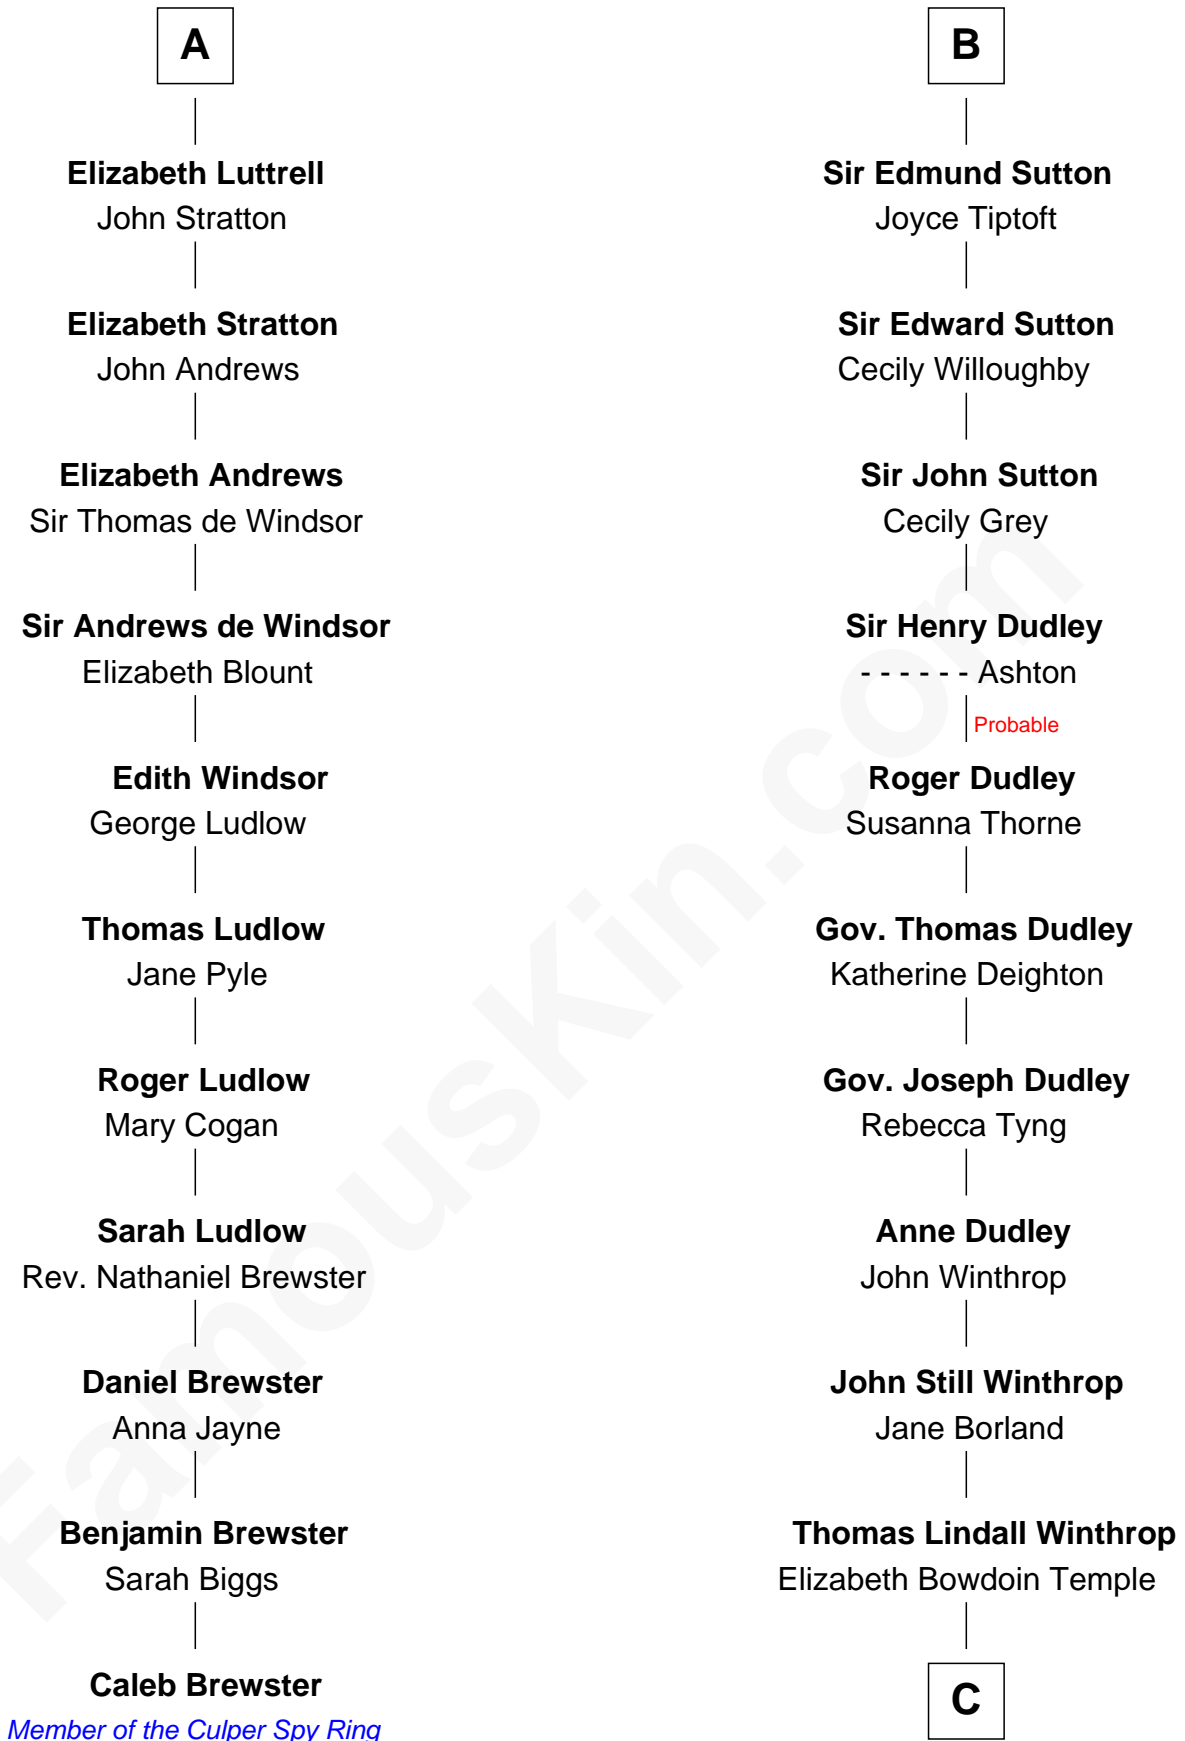

## Relationship Chart of

### Caleb Brewster

*Member of the Culper Spy Ring during the American Revolution*

17th cousin 4 times removed of

**John Kerry**

*68th U.S. Secretary of State*

**C**

**Robert Charles Winthrop**  
Elizabeth Cabot Blanchard

**Robert Charles Winthrop**  
Elizabeth Mason

**Margaret Tyndal Winthrop**  
James Grant Forbes

**Rosemary Isabel Forbes**  
Richard John Kerry

**John Kerry**  
*68th U.S. Secretary of State*

FamousKin.com