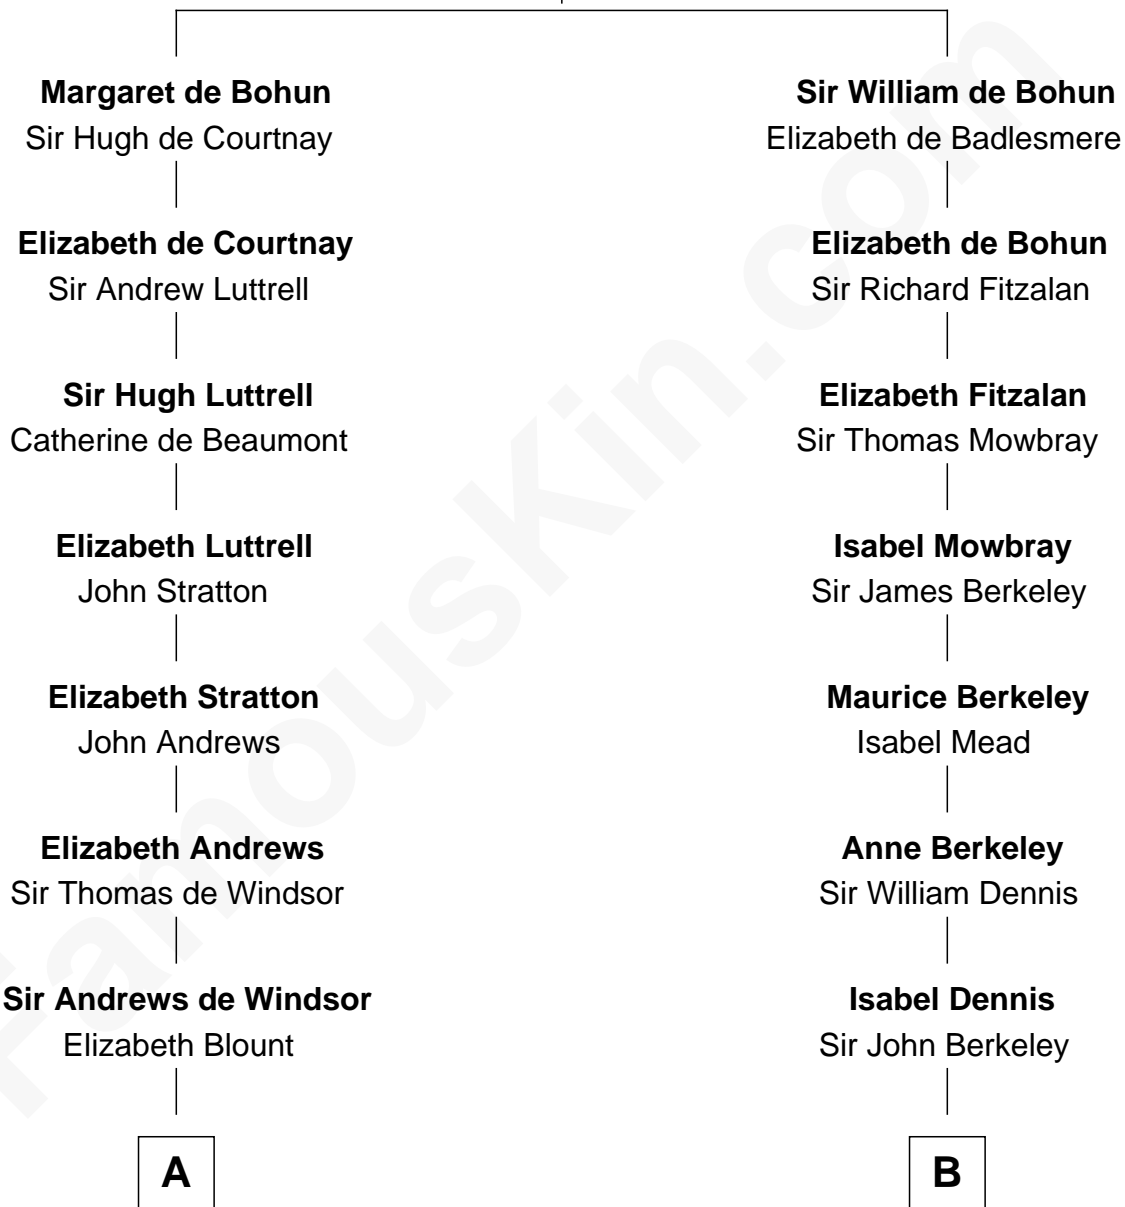

## Relationship Chart of

### Caleb Brewster

*Member of the Culper Spy Ring during the American Revolution*

13th cousin 6 times removed of

**John Kerry**

*68th U.S. Secretary of State*

**Humphrey de Bohun**  
Elizabeth Plantagenet

**C**

—  
**Margaret Tyndal Winthrop**

James Grant Forbes

—  
**Rosemary Isabel Forbes**

Richard John Kerry

—  
**John Kerry**

*68th U.S. Secretary of State*

FamousKin.com