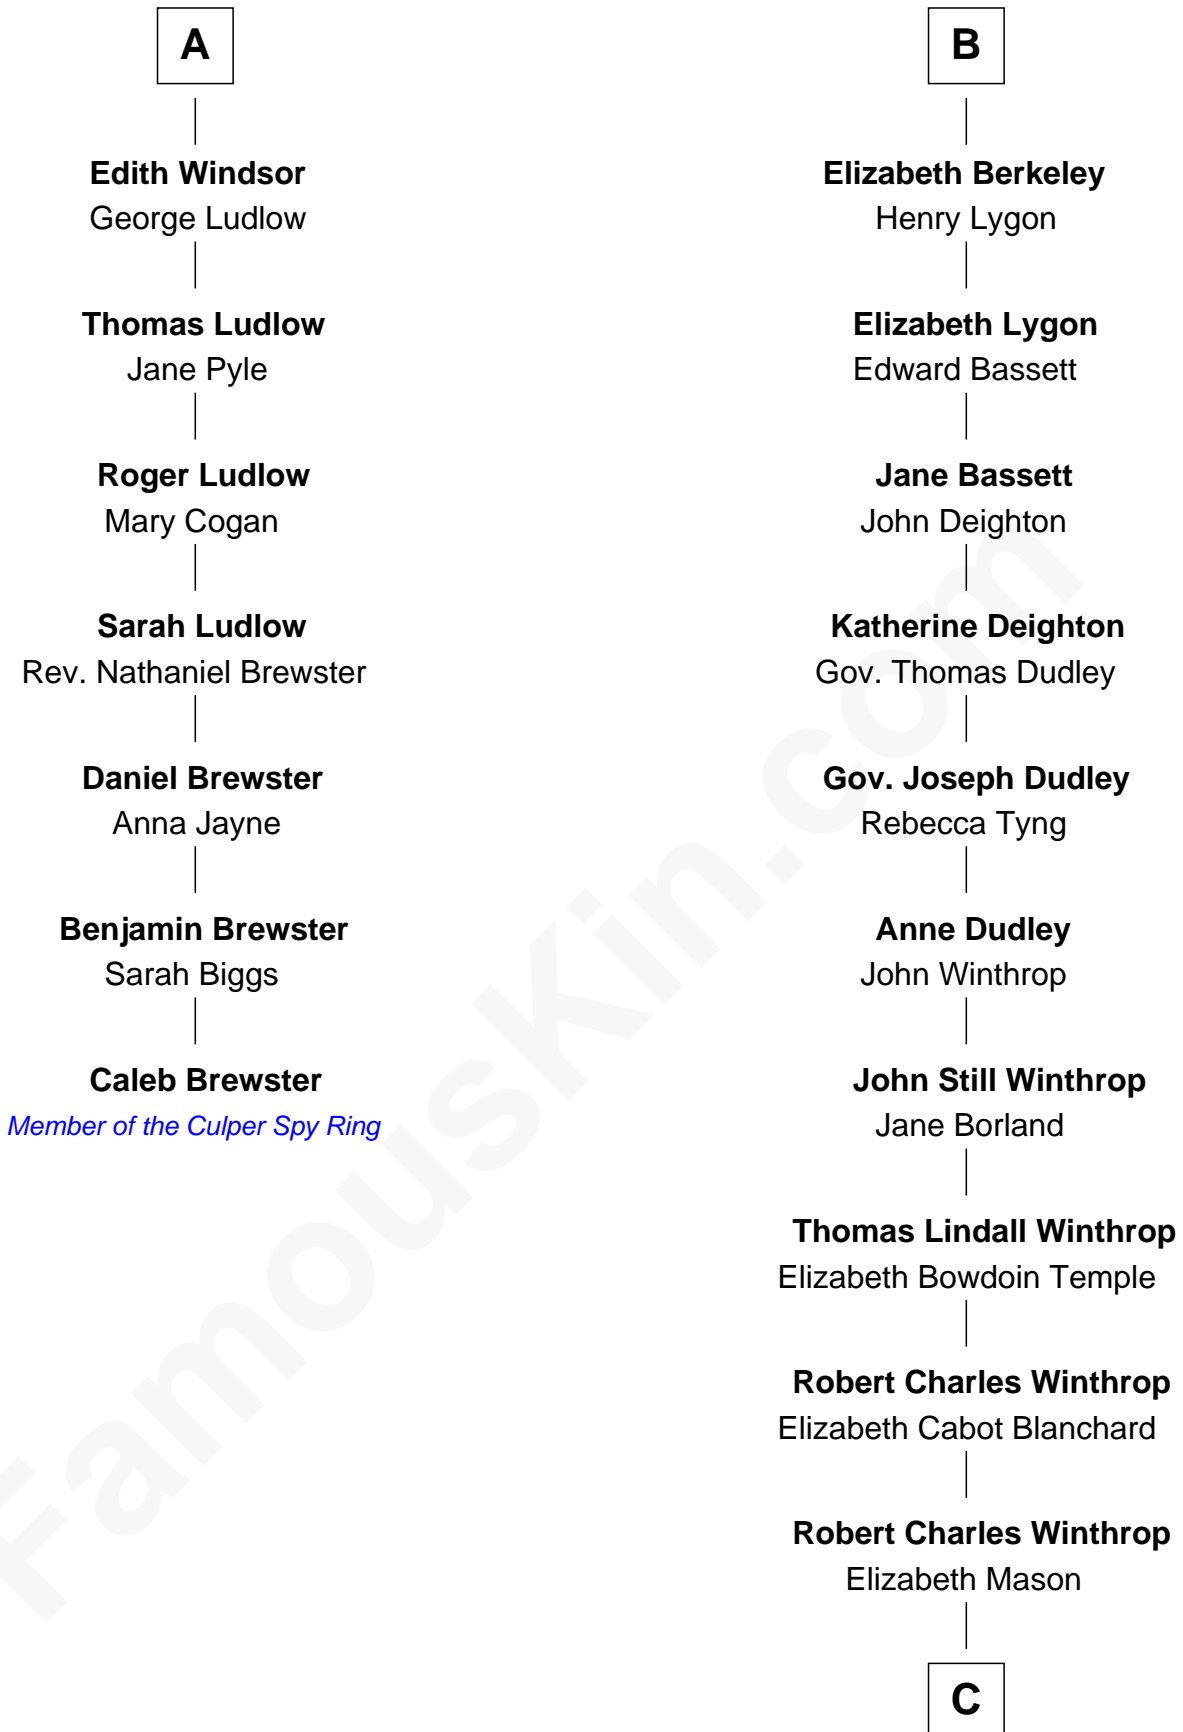

## Relationship Chart of

### Caleb Brewster

*Member of the Culper Spy Ring during the American Revolution*

13th cousin 6 times removed of

**John Kerry**

*68th U.S. Secretary of State*

**Humphrey de Bohun**  
Elizabeth Plantagenet

**C**

—  
**Margaret Tyndal Winthrop**

James Grant Forbes

—  
**Rosemary Isabel Forbes**

Richard John Kerry

—  
**John Kerry**

*68th U.S. Secretary of State*

FamousKin.com