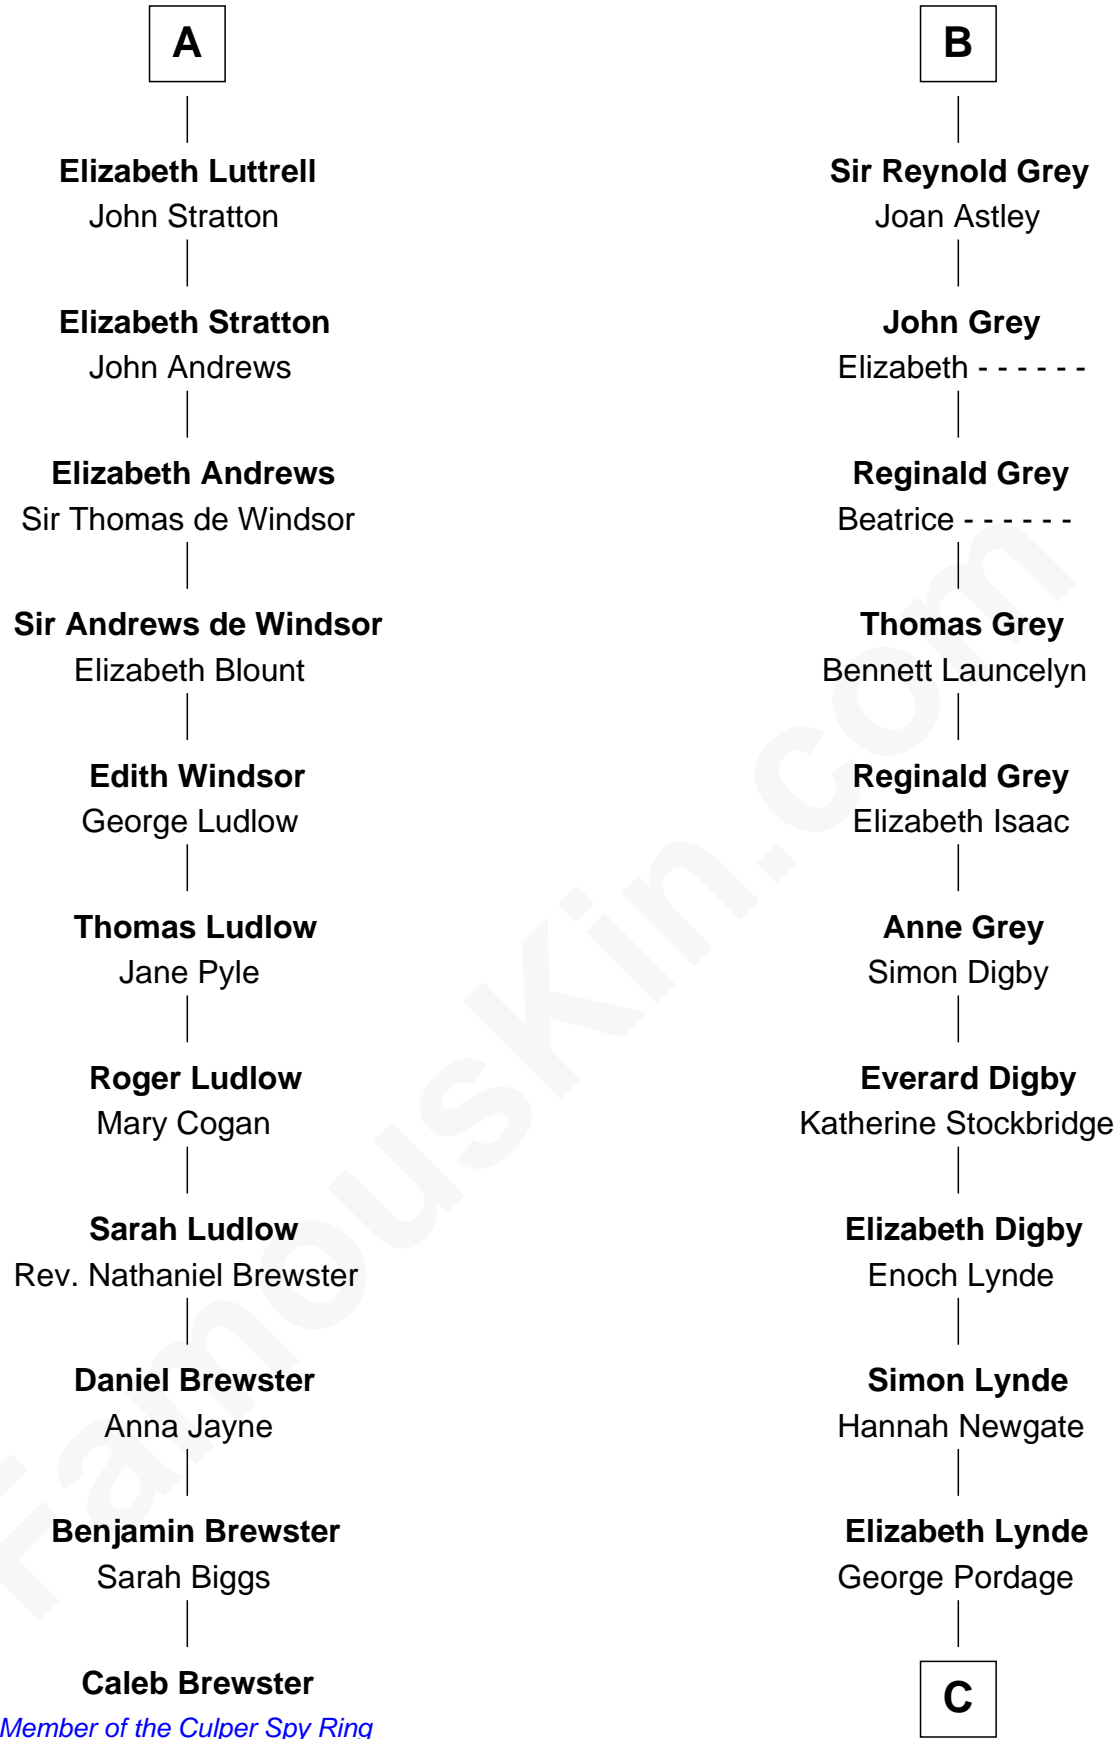

FamousKin.com

Relationship Chart of

Caleb Brewster

Member of the Culper Spy Ring during the American Revolution

17th cousin 1 time removed of

James Bowdoin

2nd Governor of Massachusetts

Henry II, King of England

with wife
Eleanor of Aquitaine

not married
Ida de Tony

John, King of England
Isabelle of Angoulême

Sir William Longespee
Ela of Salisbury

Henry III, King of England
Eleanor of Provence

Ida Longespee
Sir Walter FitzRobert

Edward I, King of England
Eleanor of Castile

Ela FitzWalter
William de Odingsells

Elizabeth Plantagenet
Humphrey de Bohun

Ida de Odingsells
Sir Roger de Herdeburgh

Margaret de Bohun
Sir Hugh de Courtnay

Ela Herdeburgh
Sir William de Boteler

Elizabeth de Courtnay
Sir Andrew Luttrell

Ankaret le Boteler
John le Strange

Sir Hugh Luttrell
Catherine de Beaumont

Eleanor le Strange
Sir Reynold de Grey

A

B

C

—
Hannah Pordage