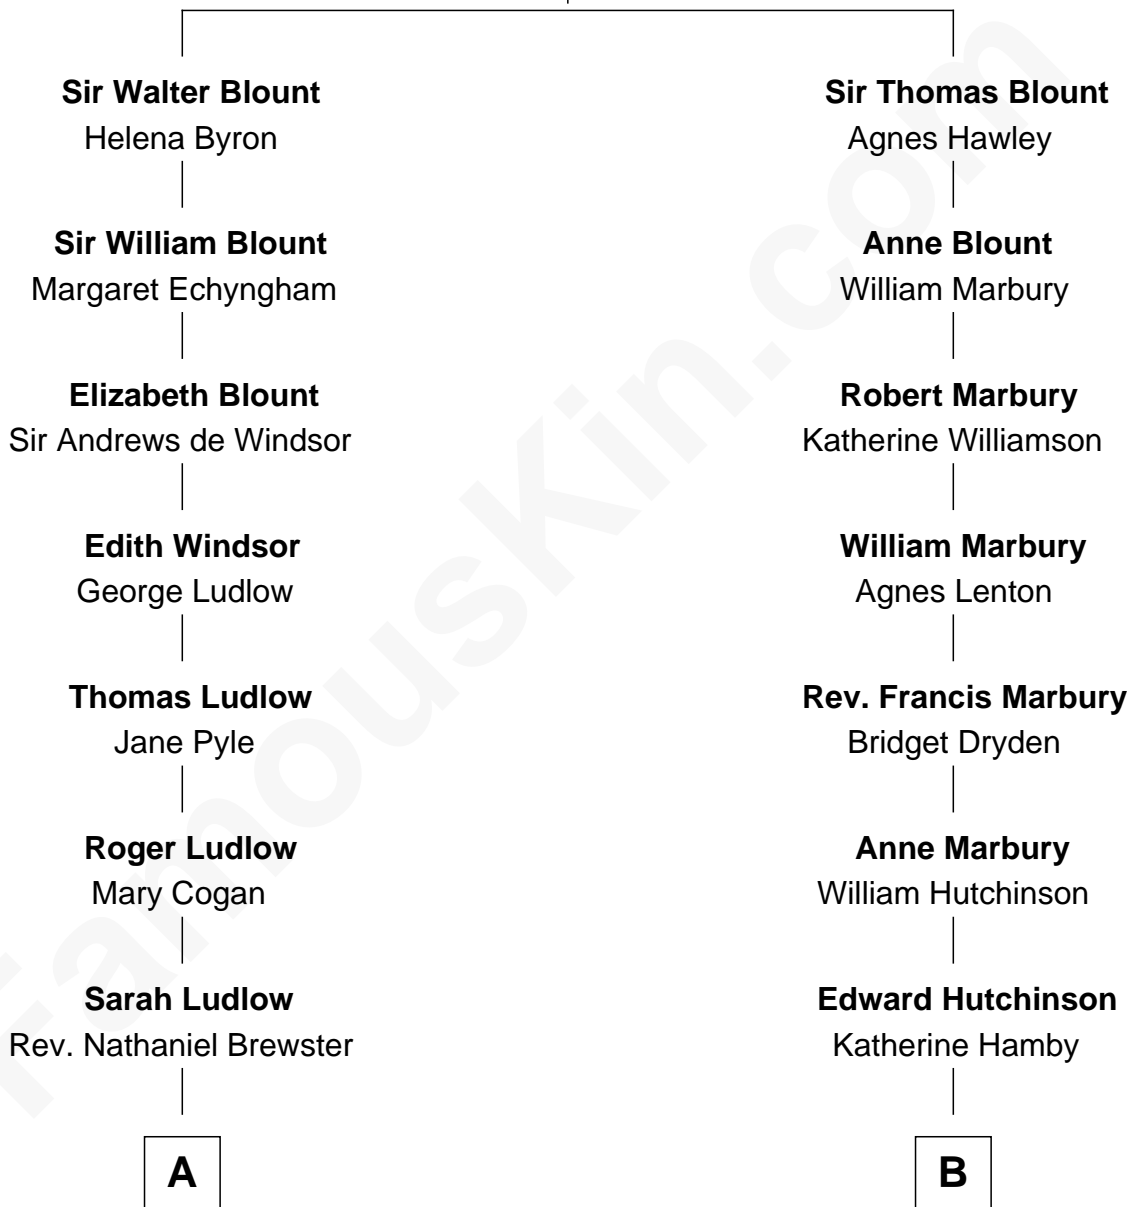

## Relationship Chart of

### Caleb Brewster

*Member of the Culper Spy Ring during the American Revolution*

9th cousin 9 times removed of

### Jeb Bush

*43rd Governor of Florida*

**Sir Thomas Blount**  
Margaret de Gresley

FamousKin.com