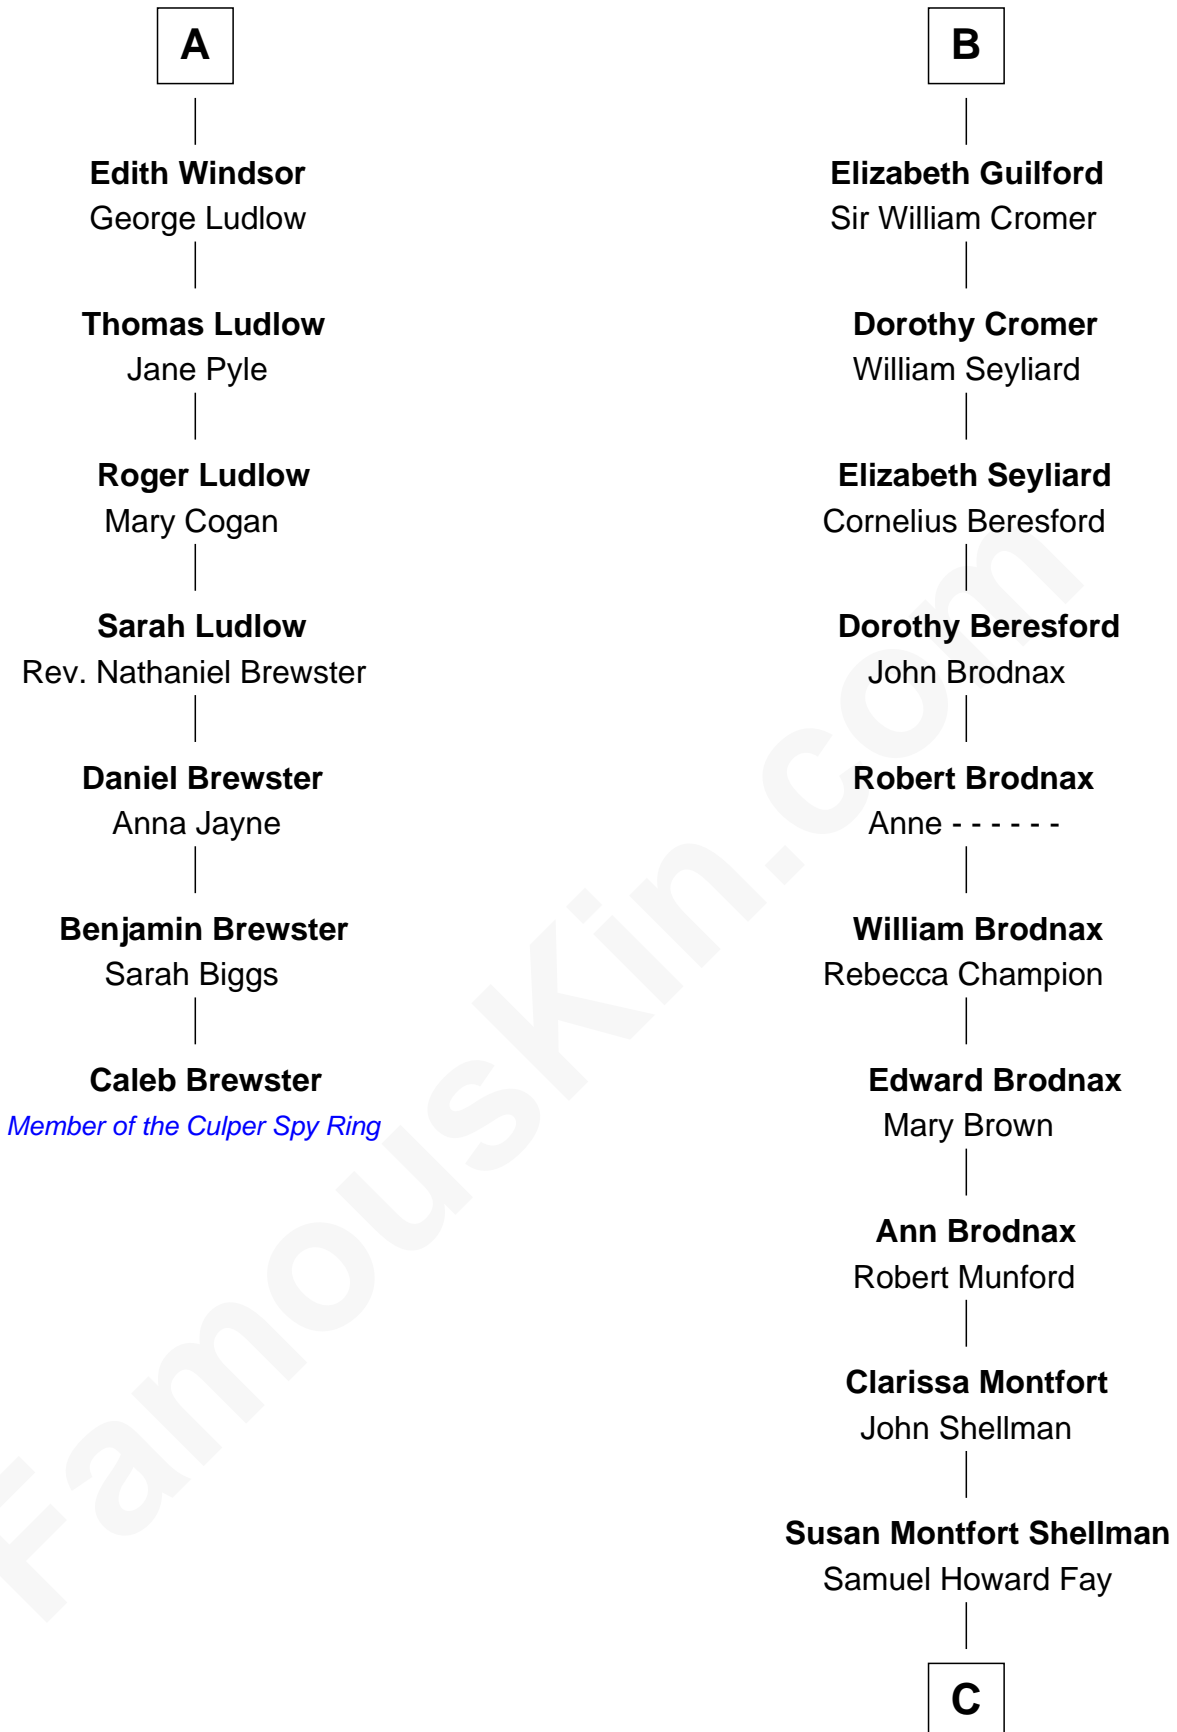

FamousKin.com

Relationship Chart of

Caleb Brewster

Member of the Culper Spy Ring during the American Revolution

13th cousin 8 times removed of

Jeb Bush

43rd Governor of Florida

Sir Hugh de Courtenay

Agnes de St. John

C

Harriet Eleanor Fay
Rev. James Smith Bush

Samuel Prescott Bush
Flora Sheldon

Prescott Sheldon Bush
Dorothy Wear Walker

George Herbert Walker Bush
Barbara Pierce

Jeb Bush
43rd Governor of Florida