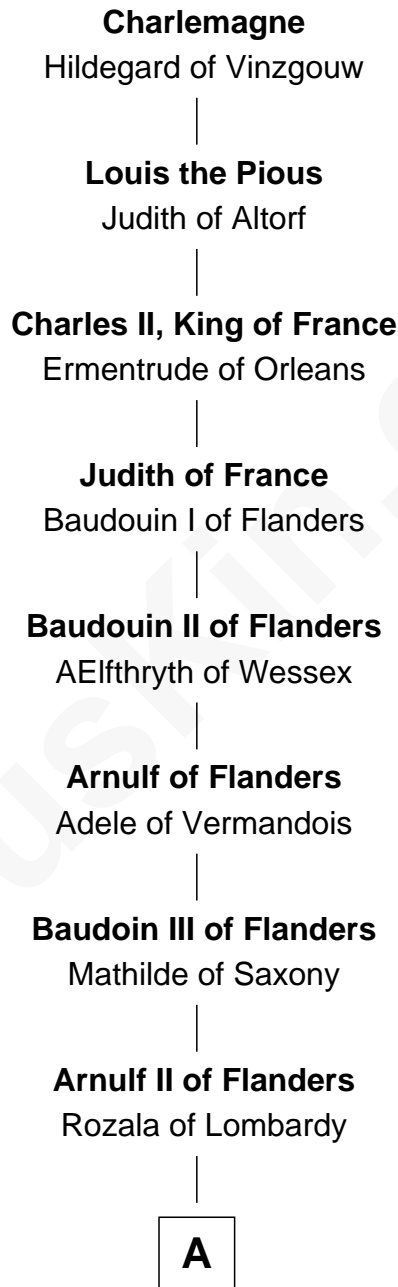

FamousKin.com Relationship Chart of

Caleb Brewster

Member of the Culper Spy Ring during the American Revolution

29th Great-grandson of

Charlemagne

King of the Franks

A

Baudoin IV of Flanders

Ogive of Luxembourg

Baudoin V of Flanders

Adela of France

Matilda of Flanders

William I, King of England

Henry I, King of England

Maud of Scotland

Maud of England