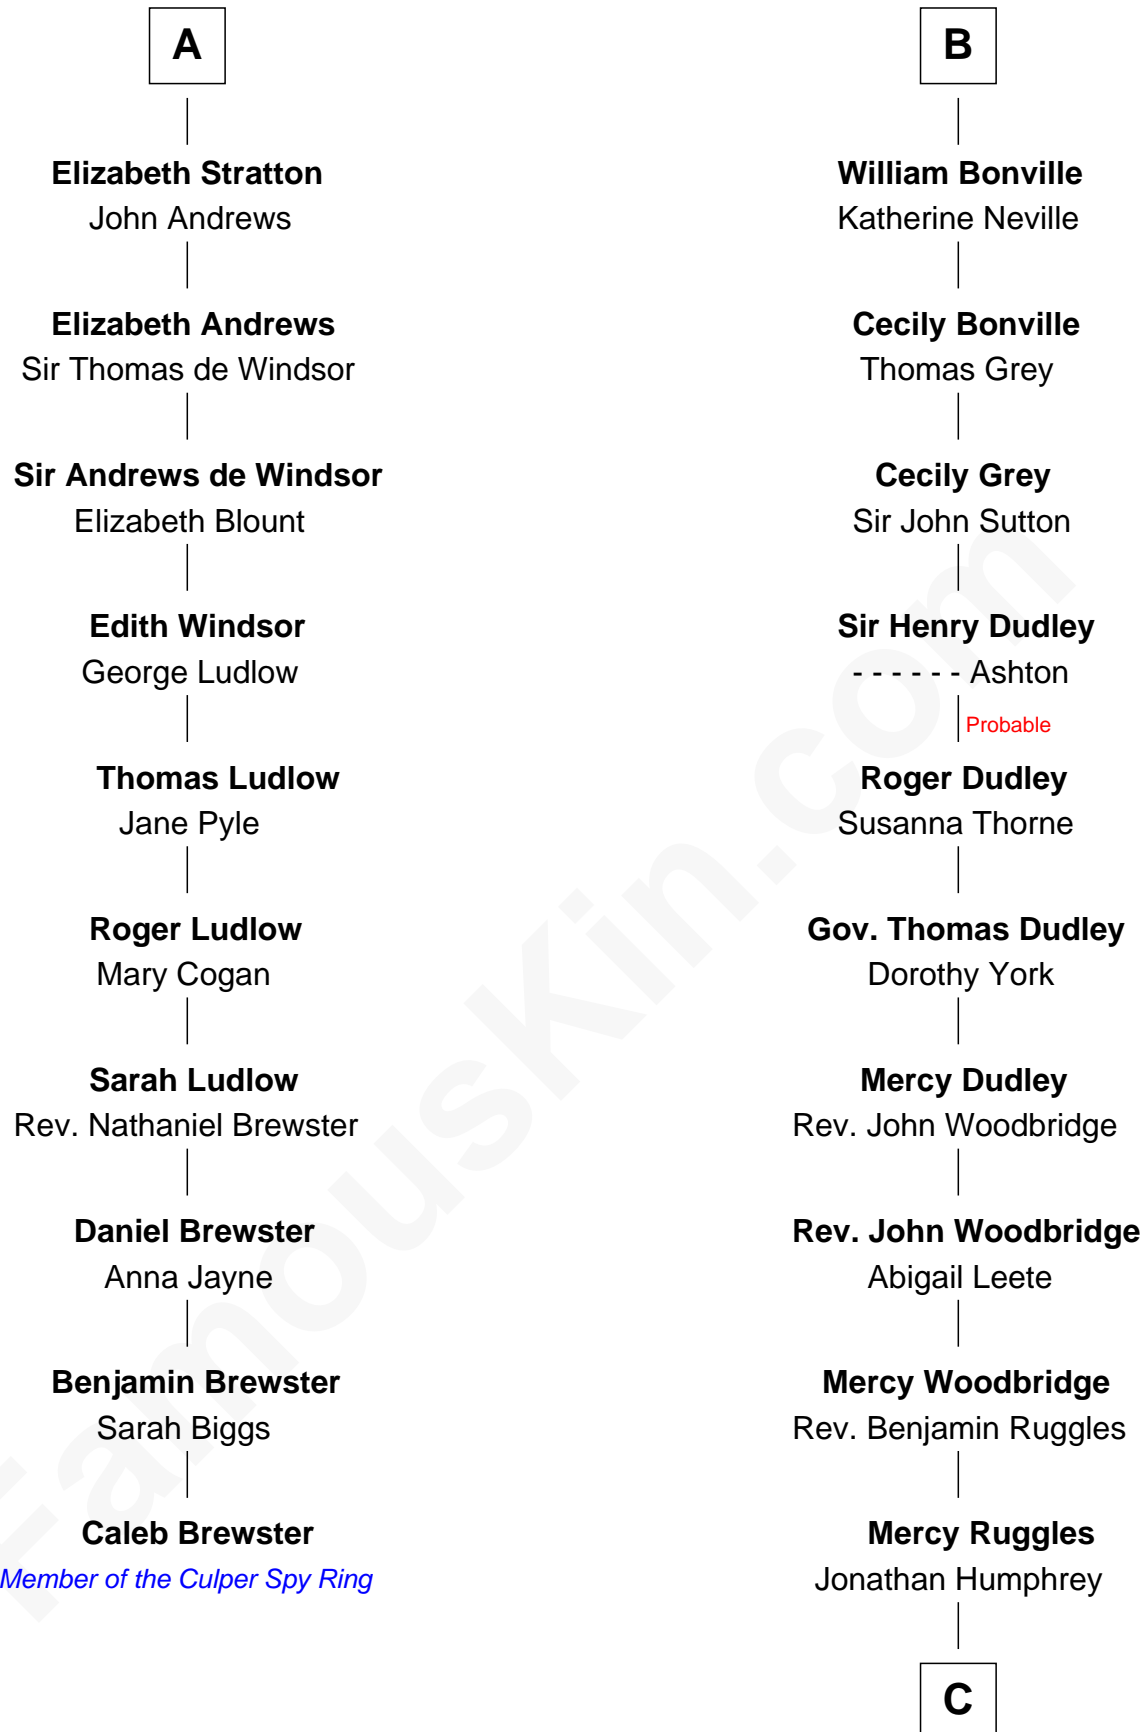

FamousKin.com

Relationship Chart of

Caleb Brewster

Member of the Culper Spy Ring during the American Revolution

16th cousin 4 times removed of

John Brown

American Abolitionist

Sir Humphrey de Bohun

Eleanor de Bohun

Sir John de Verdun

Maud de Verdun

Sir John de Grey

Sir Roger de Grey

Elizabeth de Hastings

Sir Reynold de Grey

Eleanor le Strange

Sir Reynold Grey

Margaret de Ros

Margaret Grey

Sir William Bonville

William Bonville

Elizabeth Harington

B

C

Oliver Humphrey
Sarah Garrett

Ruth Humphrey
Gideon Mills

Ruth Mills
Owen Brown

John Brown
American Abolitionist

FamousKin.com