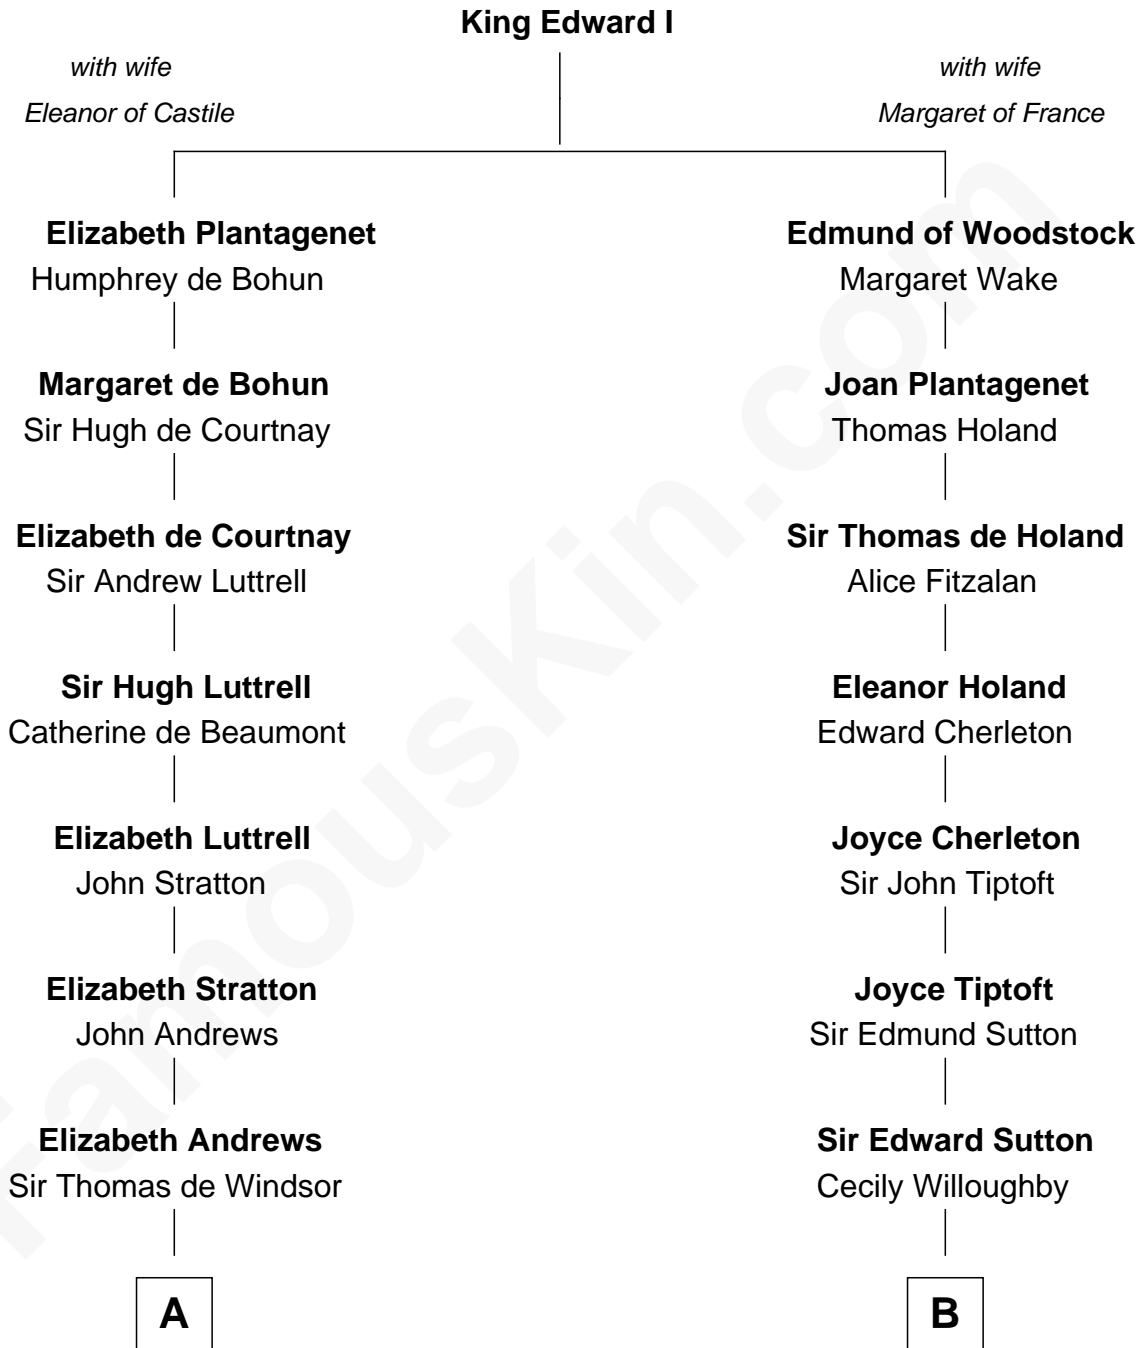

## Relationship Chart of

### Caleb Brewster

*Member of the Culper Spy Ring during the American Revolution*

14th cousin 4 times removed of

**John Brown**

*American Abolitionist*

**C**

|  
**Ruth Mills**  
Owen Brown

|  
**John Brown**  
*American Abolitionist*