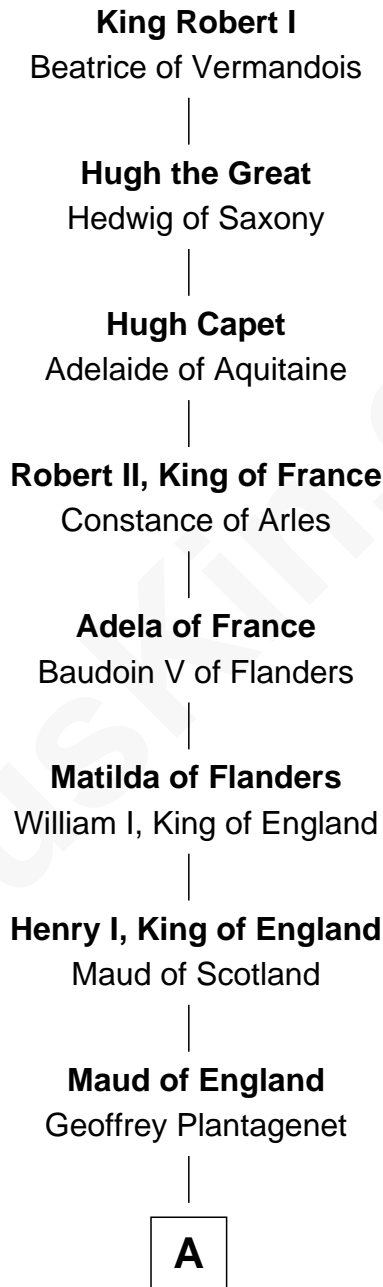

FamousKin.com

Relationship Chart of

Caleb Brewster

Member of the Culper Spy Ring during the American Revolution

24th Great-grandson of

King Robert I
King of France

A

Henry II, King of England

Eleanor of Aquitaine

John, King of England

Isabelle of Angoulême

Henry III, King of England

Eleanor of Provence

Edward I, King of England

Eleanor of Castile

Elizabeth Plantagenet