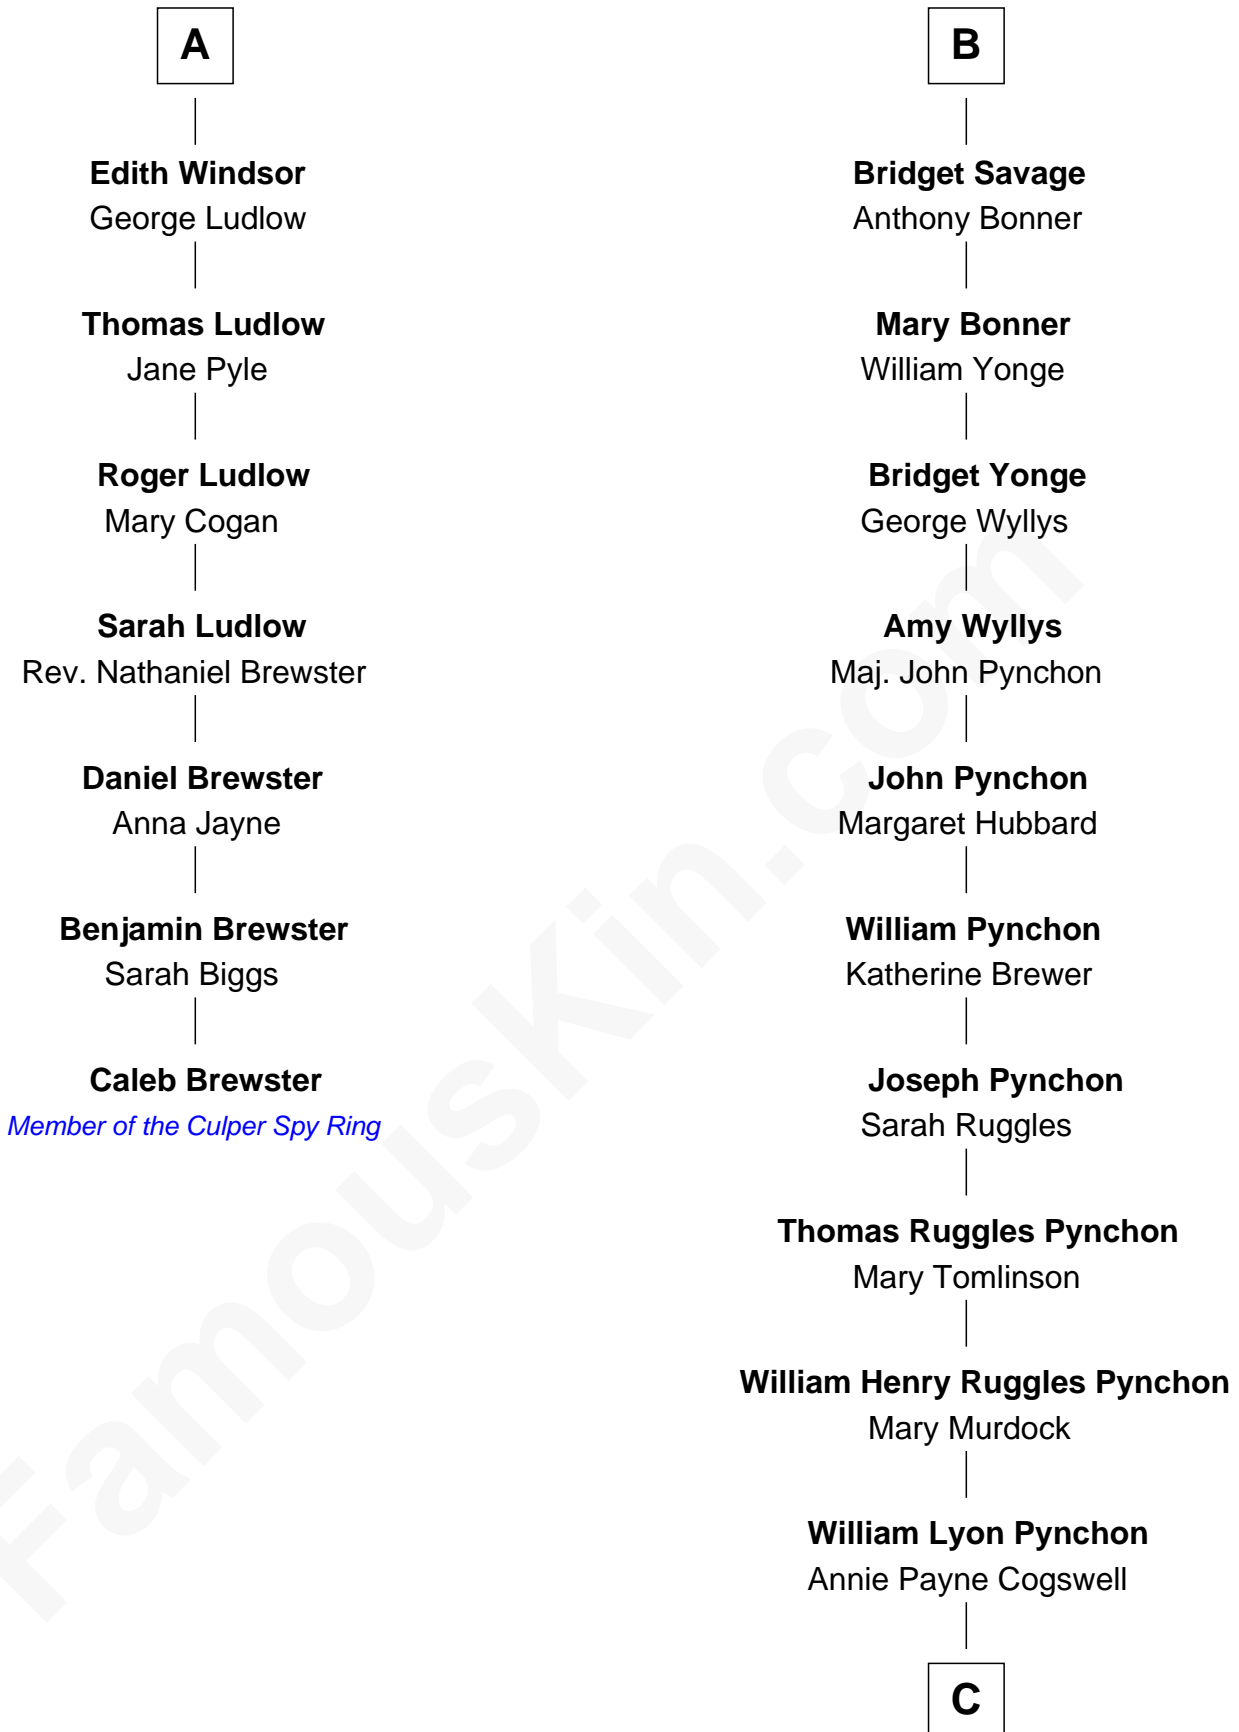

FamousKin.com

Relationship Chart of

Caleb Brewster

Member of the Culper Spy Ring during the American Revolution

13th cousin 6 times removed of

Thomas Pynchon
American Novelist

Humphrey de Bohun
Elizabeth Plantagenet