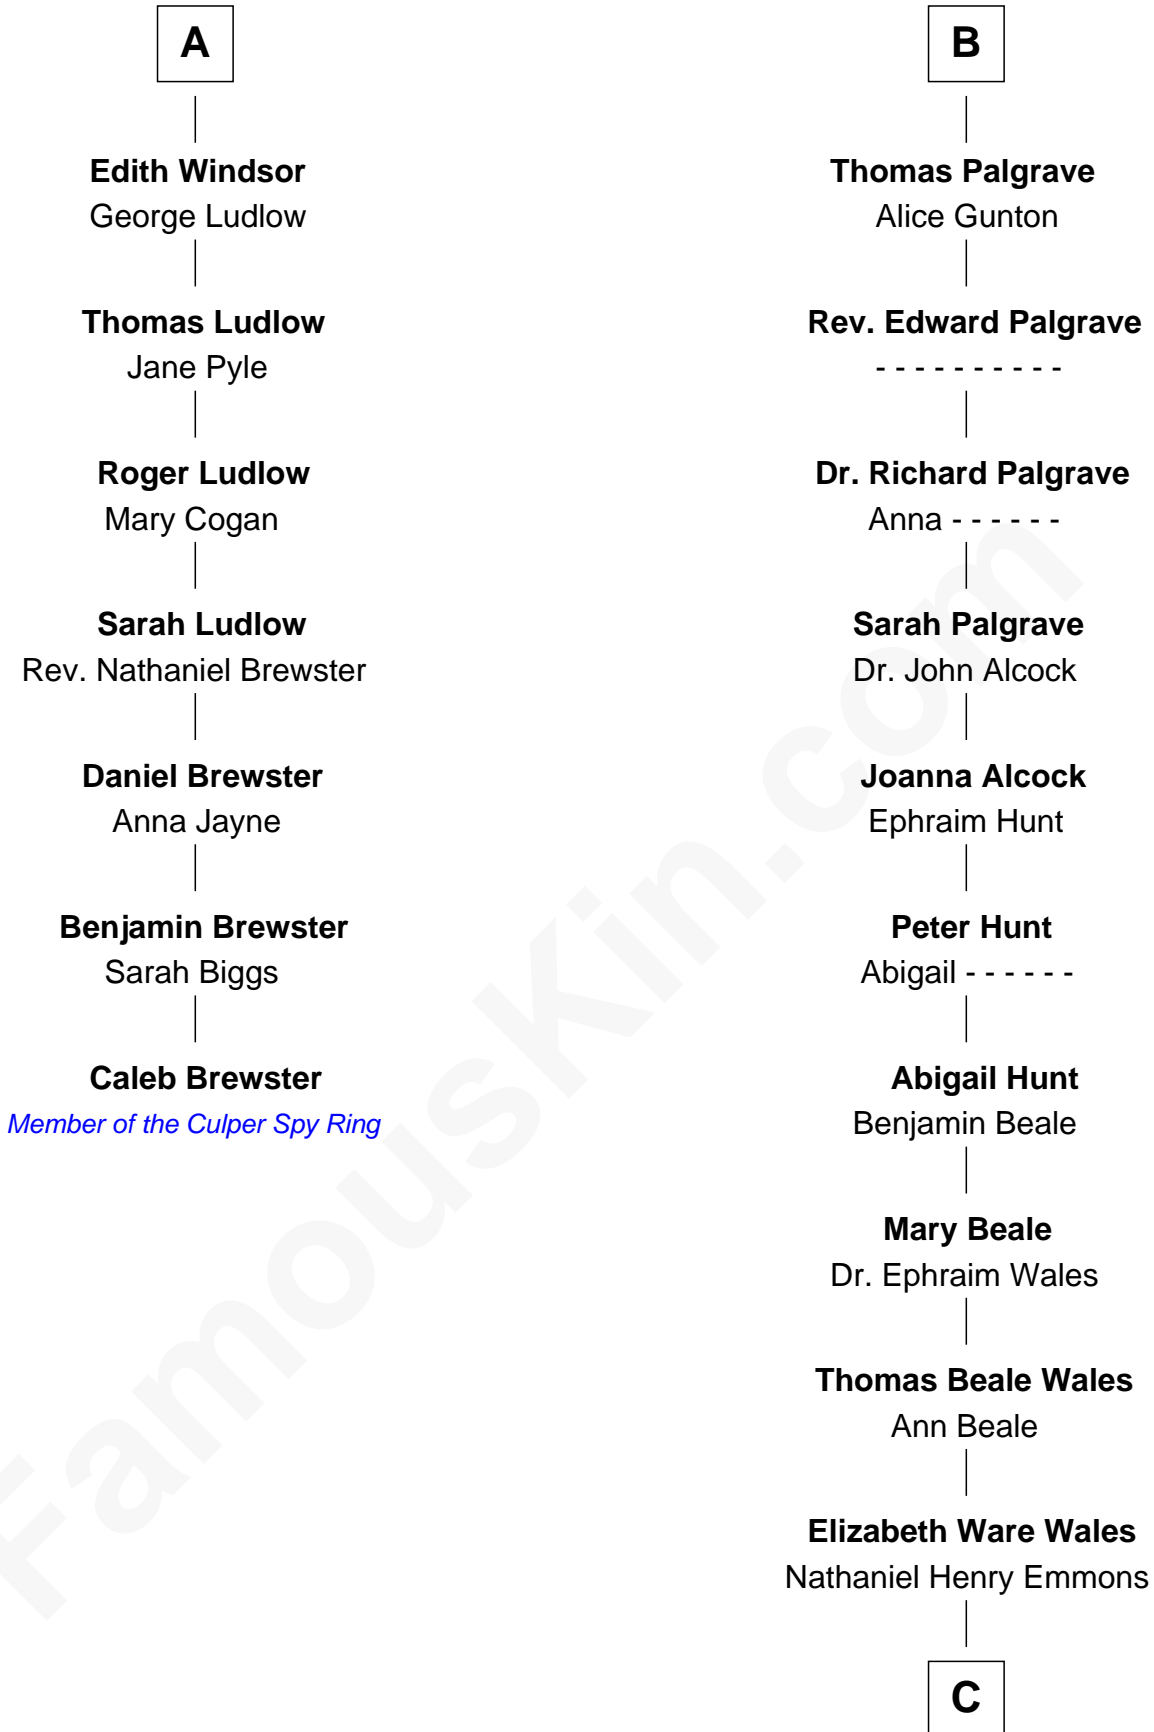

FamousKin.com

Relationship Chart of

Caleb Brewster

Member of the Culper Spy Ring during the American Revolution

13th cousin 8 times removed of

Paget Brewster
TV Actress

Humphrey de Bohun
Elizabeth Plantagenet

C

Ann Wales Emmons

Benjamin Brewster

Dr. George Washington Wales Brewster

Ellen Mackenzie Hodge

George Washington Wales Brewster

Joan Ryerson

Galen Brewster

Hathaway Tew

Paget Brewster

TV Actress

FamousKin.com