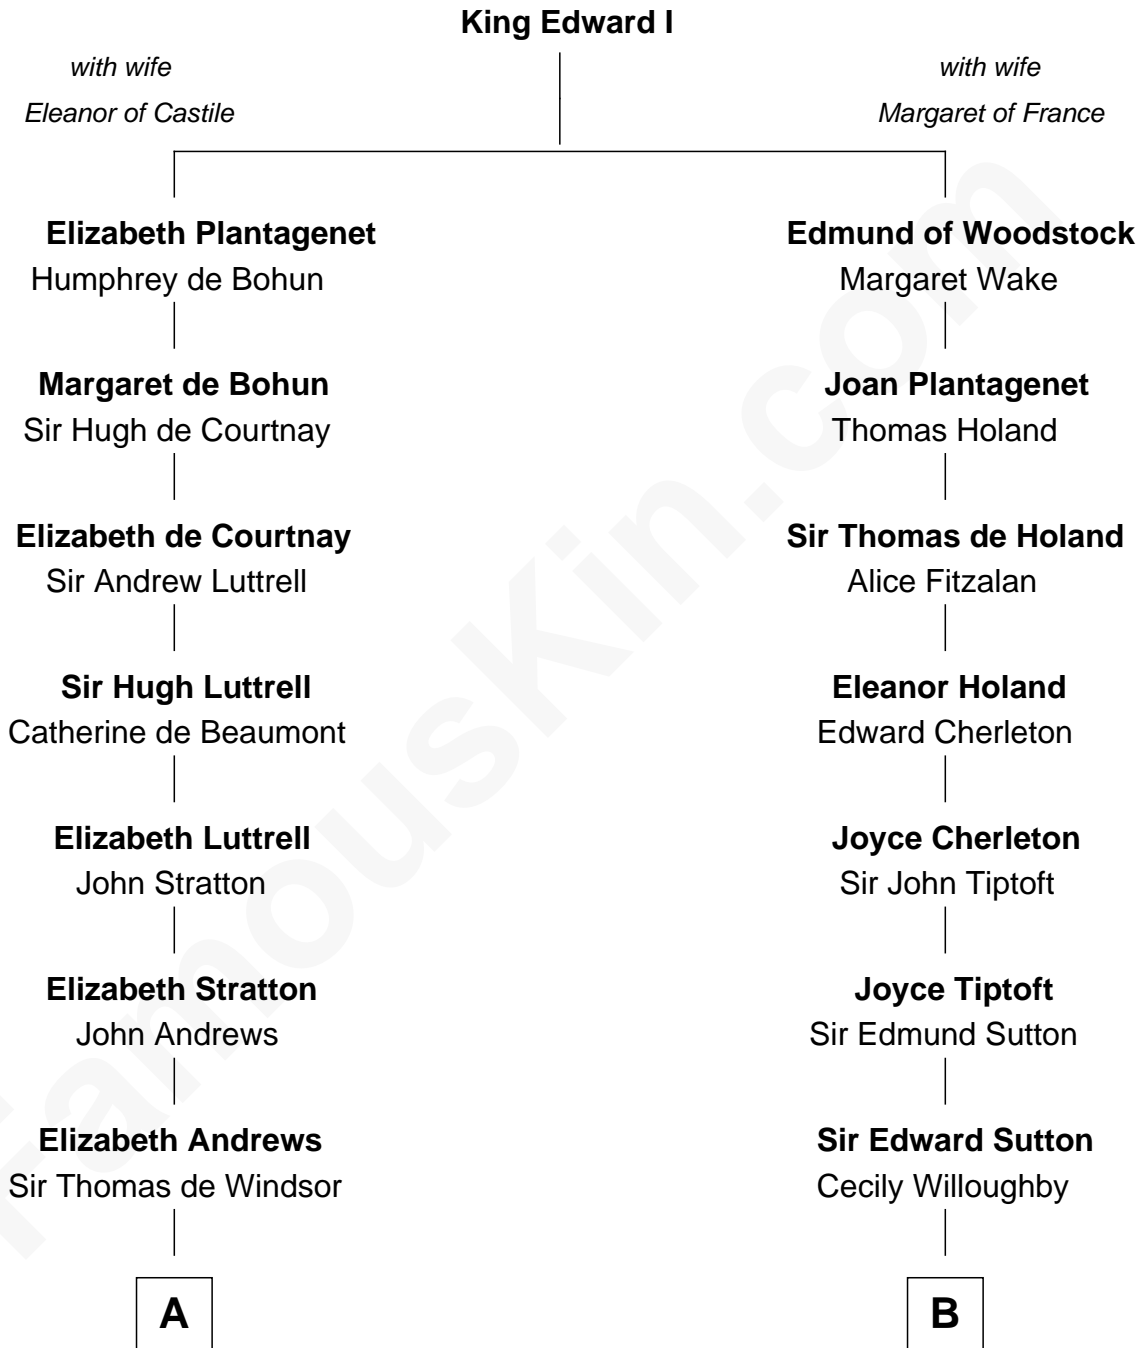

FamousKin.com

Relationship Chart of

Caleb Brewster

Member of the Culper Spy Ring during the American Revolution

14th cousin 6 times removed of

James Sherman

27th U.S. Vice-President

C

—
Mary Augusta Barron
Stalham Williams

—
Frances Lucretia Williams
Richard Winslow Sherman

—
Mary Frances Sherman
Richard Updike Sherman

—
James Sherman
27th U.S. Vice-President

FamousKin.com