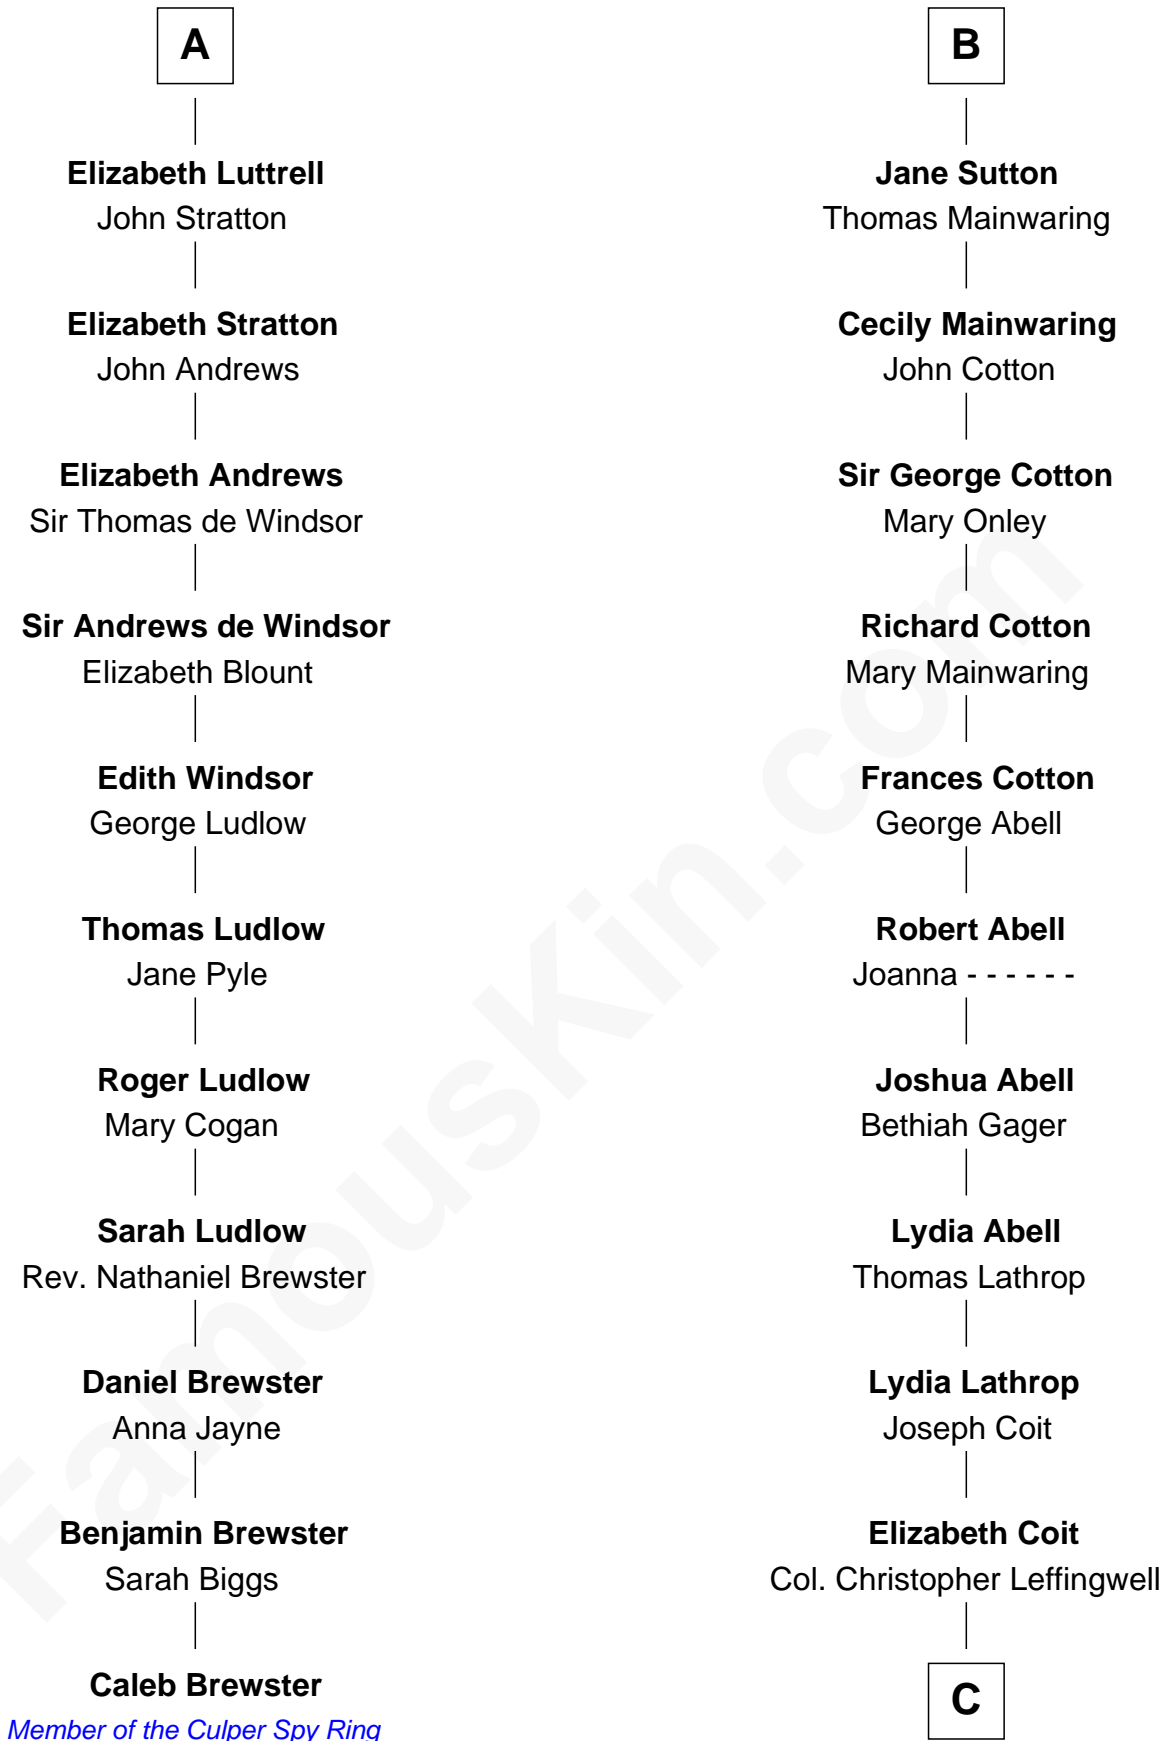

FamousKin.com

Relationship Chart of

Caleb Brewster

Member of the Culper Spy Ring during the American Revolution

17th cousin 4 times removed of

Allen Dulles

5th Director of the C.I.A.

Saher de Quincy
Margaret de Beaumont