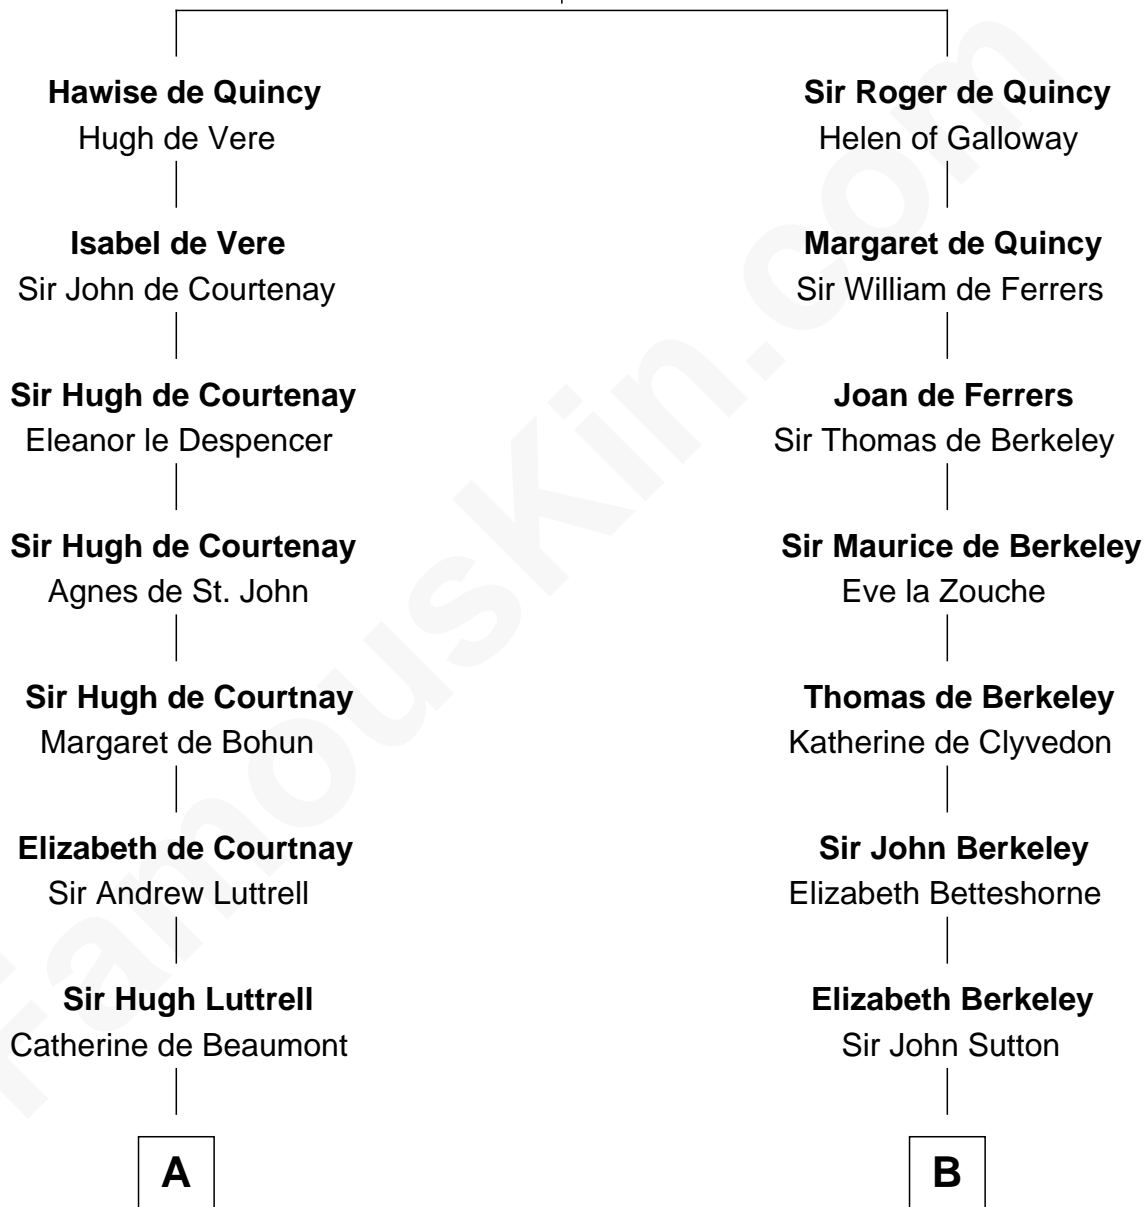

FamousKin.com

Relationship Chart of

Caleb Brewster

Member of the Culper Spy Ring during the American Revolution

17th cousin 4 times removed of

Allen Dulles

5th Director of the C.I.A.

Saher de Quincy
Margaret de Beaumont