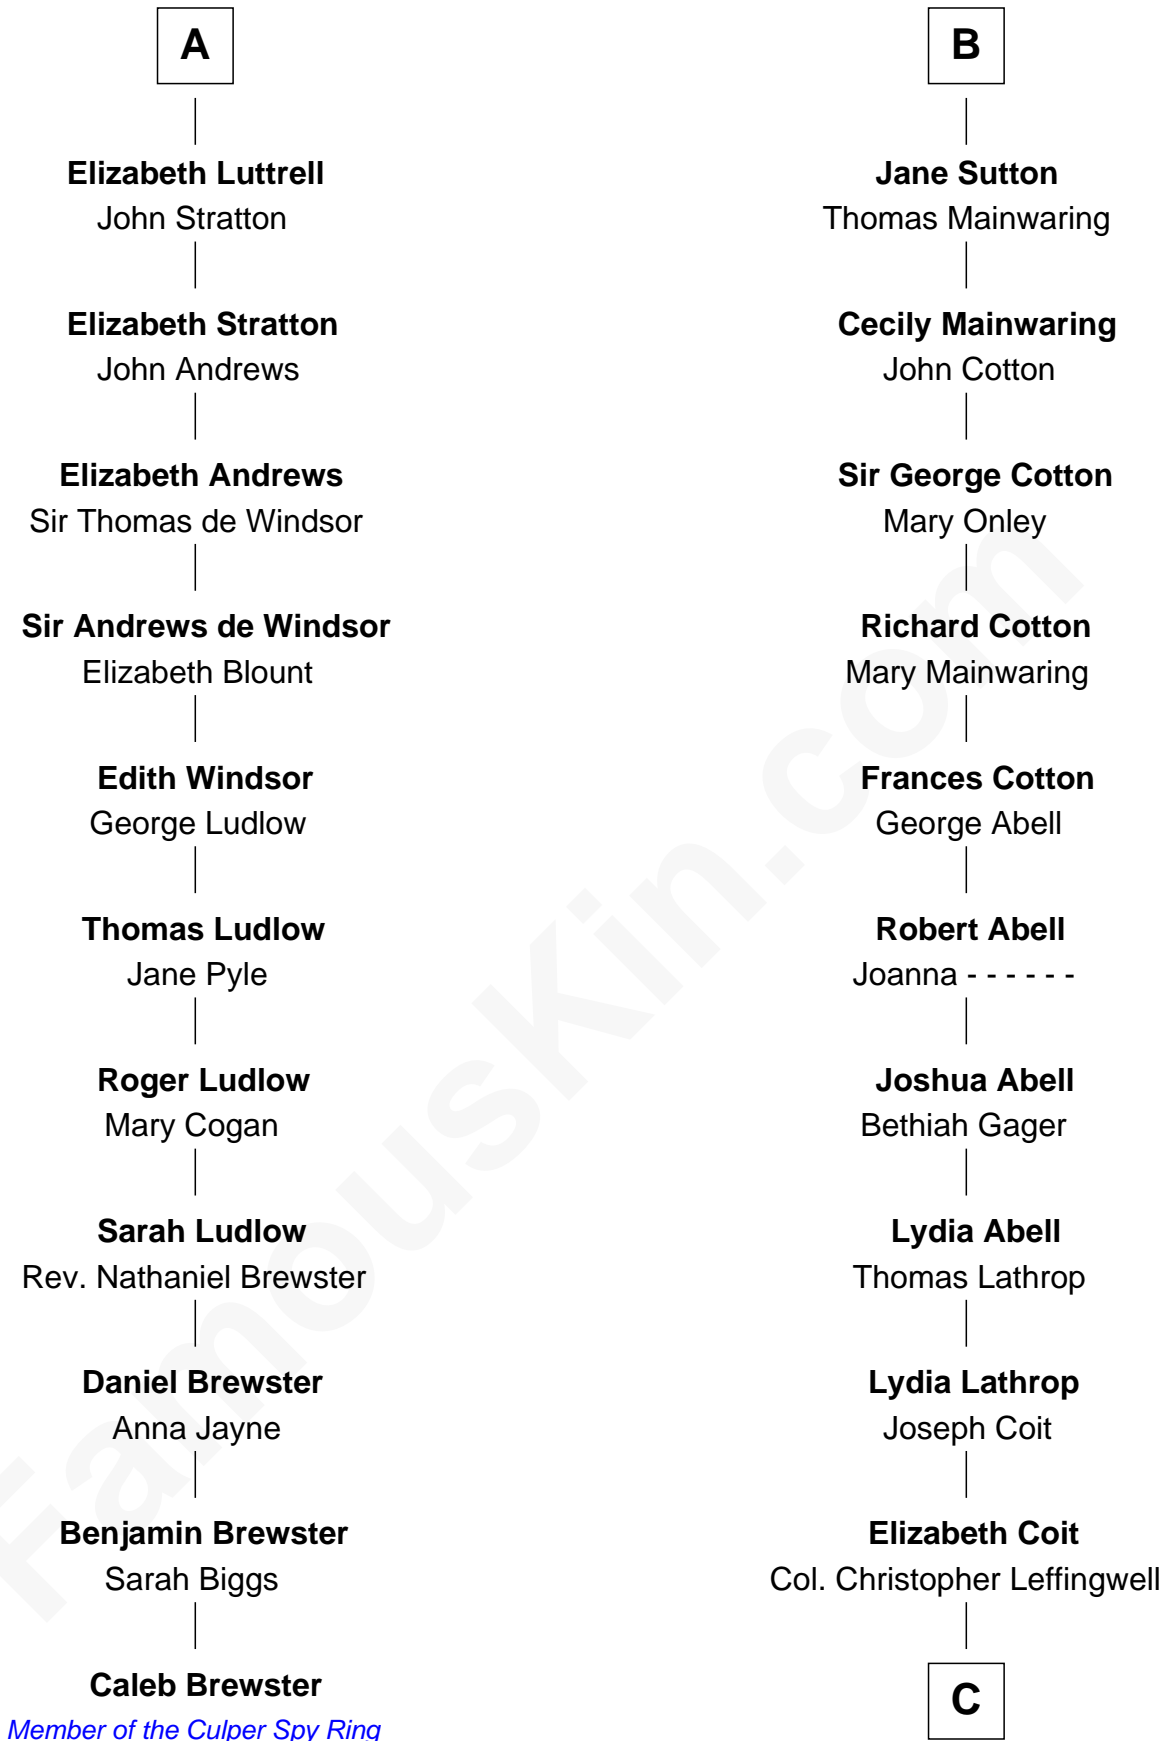

## Relationship Chart of

### Caleb Brewster

*Member of the Culper Spy Ring during the American Revolution*

17th cousin 4 times removed of

**John Foster Dulles**

*52nd U.S. Secretary of State*

**C**

**Joanna Leffingwell**

Charles Lathrop

**Harriet Wadsworth Lathrop**

Rev. Miron Winslow

**Harriet Lathrop Winslow**

Rev. John Welsh Dulles

**Allen Macy Dulles**

Edith Foster

**John Foster Dulles**

*52nd U.S. Secretary of State*