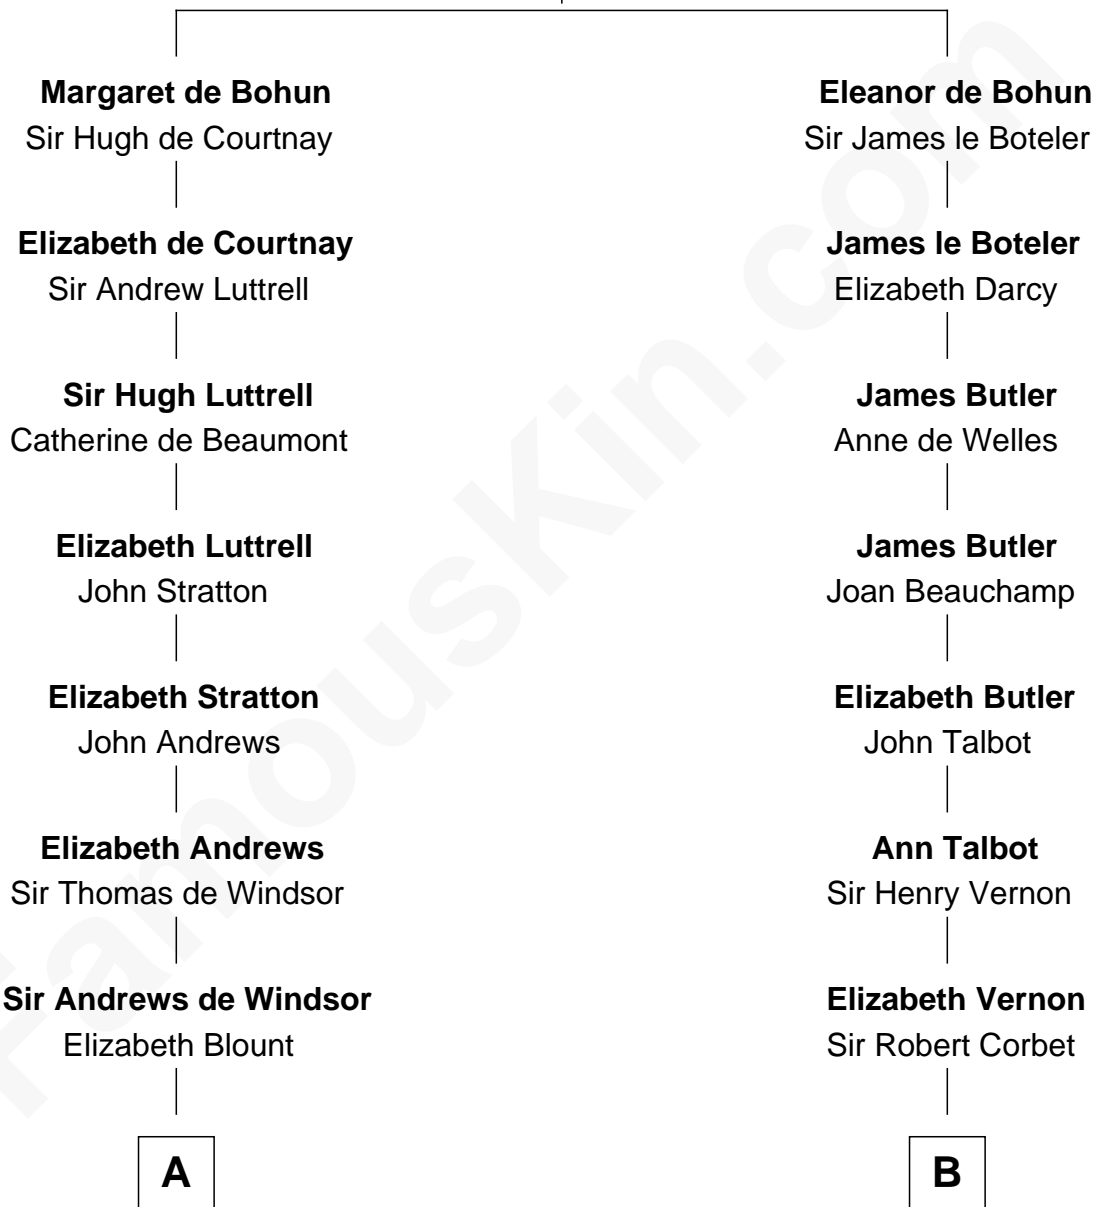

## Relationship Chart of

### Caleb Brewster

*Member of the Culper Spy Ring during the American Revolution*

13th cousin 7 times removed of

**John Foster Dulles**

*52nd U.S. Secretary of State*

**Humphrey de Bohun**  
Elizabeth Plantagenet

**C**

—  
**Harriet Wadsworth Lathrop**

Rev. Miron Winslow

—  
**Harriet Lathrop Winslow**

Rev. John Welsh Dulles

—  
**Allen Macy Dulles**

Edith Foster

—  
**John Foster Dulles**

*52nd U.S. Secretary of State*

FamousKin.com