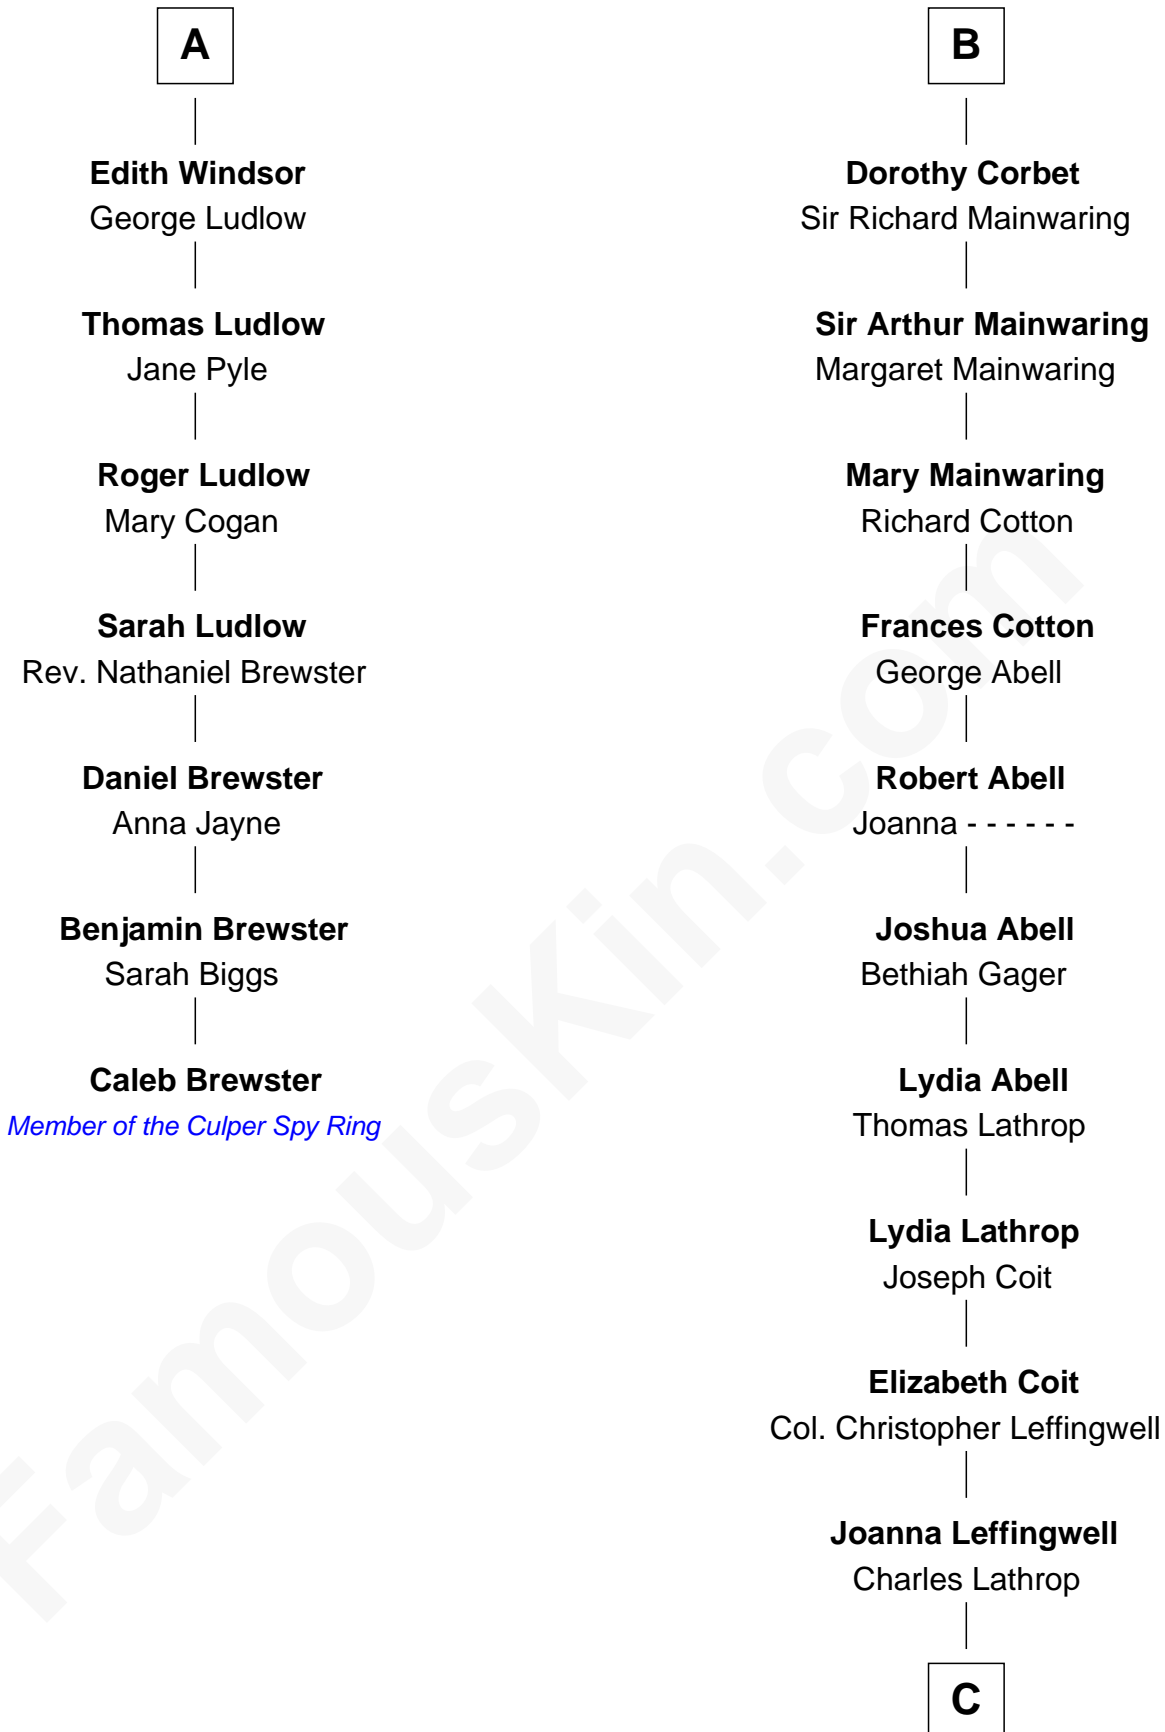

## Relationship Chart of

### Caleb Brewster

*Member of the Culper Spy Ring during the American Revolution*

13th cousin 7 times removed of

**John Foster Dulles**

*52nd U.S. Secretary of State*

**Humphrey de Bohun**  
Elizabeth Plantagenet

**C**

—  
**Harriet Wadsworth Lathrop**

Rev. Miron Winslow

—  
**Harriet Lathrop Winslow**

Rev. John Welsh Dulles

—  
**Allen Macy Dulles**

Edith Foster

—  
**John Foster Dulles**