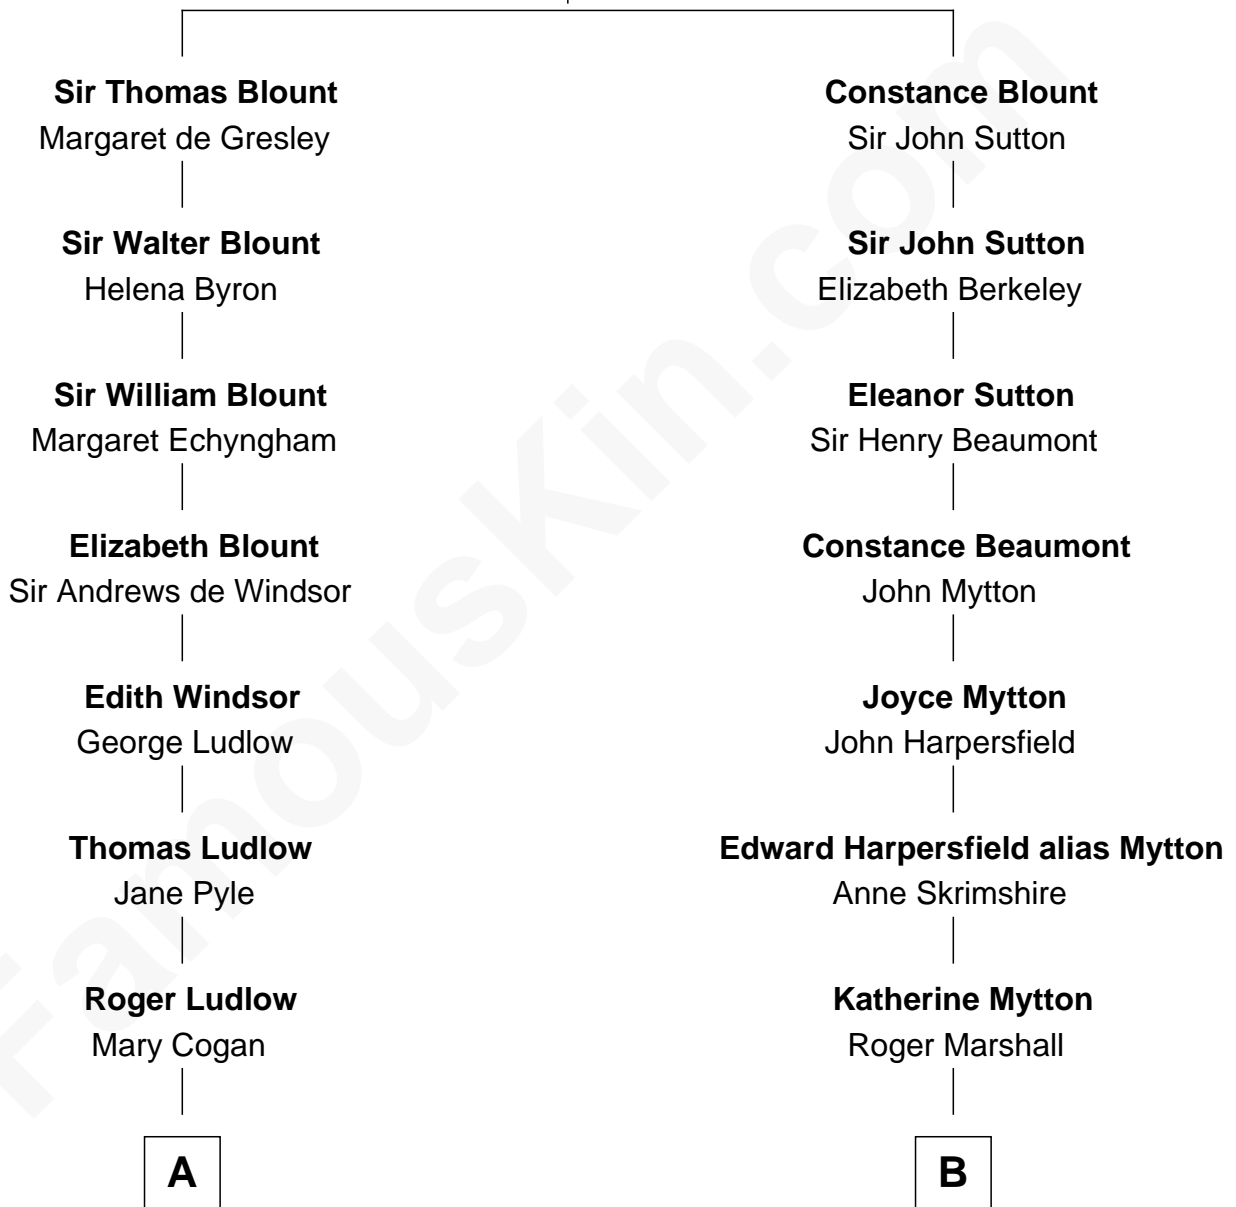

FamousKin.com

Relationship Chart of

Caleb Brewster

Member of the Culper Spy Ring during the American Revolution

10th cousin 9 times removed of

Chevy Chase

Comedian, Actor and Writer

Sir Walter Blount
Sancha de Ayala