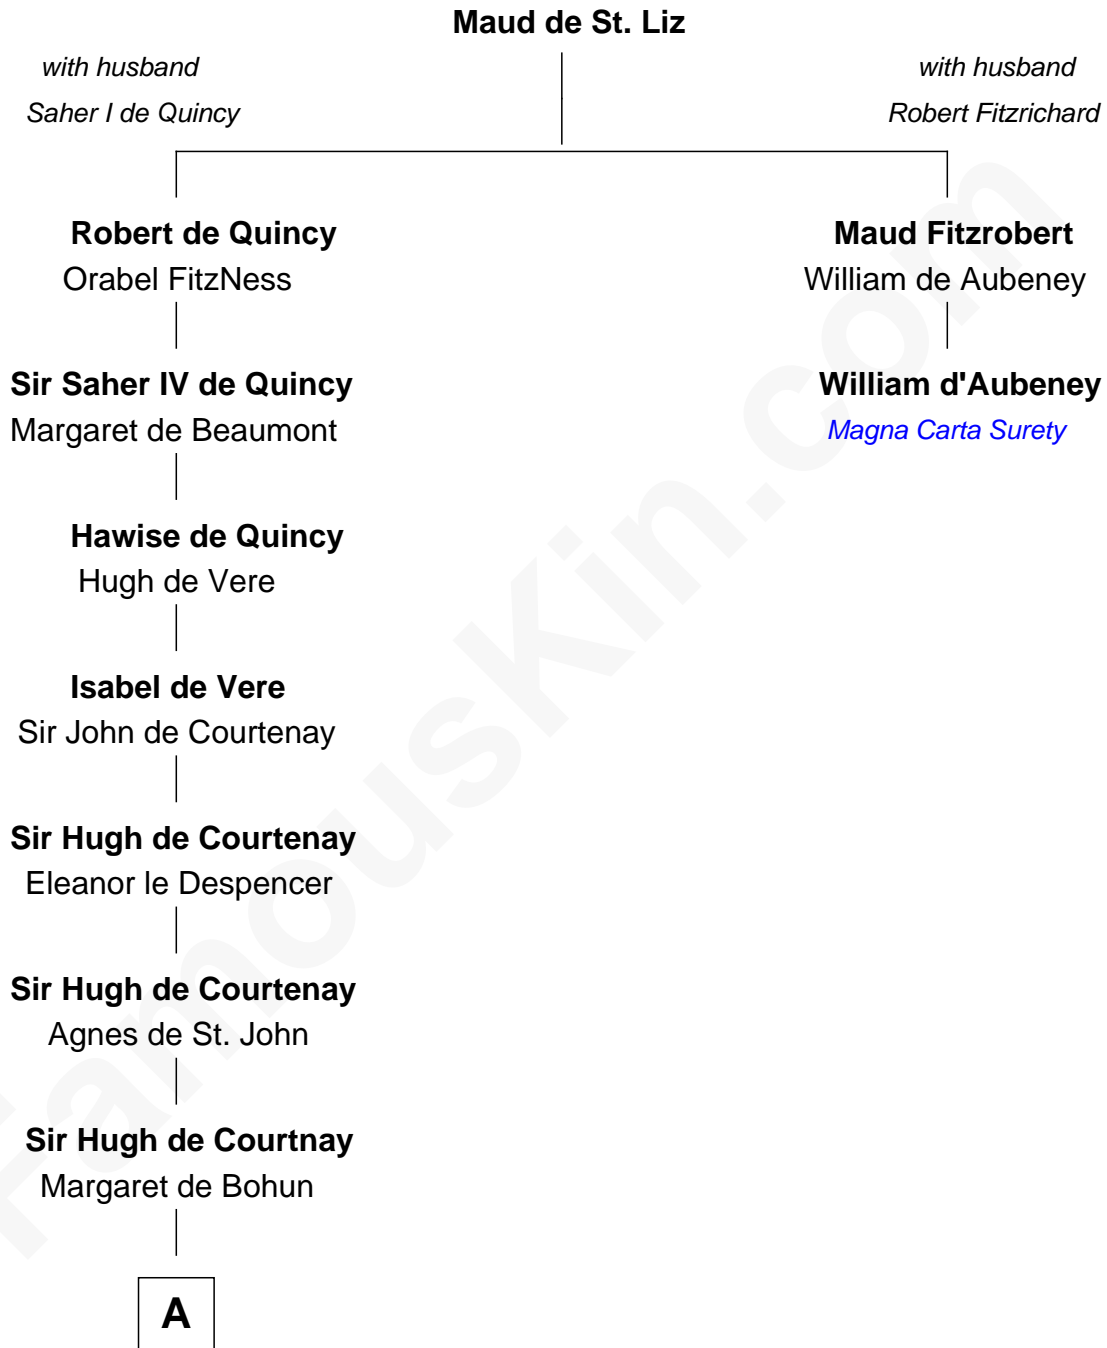

FamousKin.com

Relationship Chart of

Caleb Brewster

Member of the Culper Spy Ring during the American Revolution

1st cousin 18 times removed of

William d'Aubeny
Magna Carta Surety

A

Elizabeth de Courtnay

Sir Andrew Luttrell

Sir Hugh Luttrell

Catherine de Beaumont

Elizabeth Luttrell

John Stratton

Elizabeth Stratton

John Andrews

Elizabeth Andrews