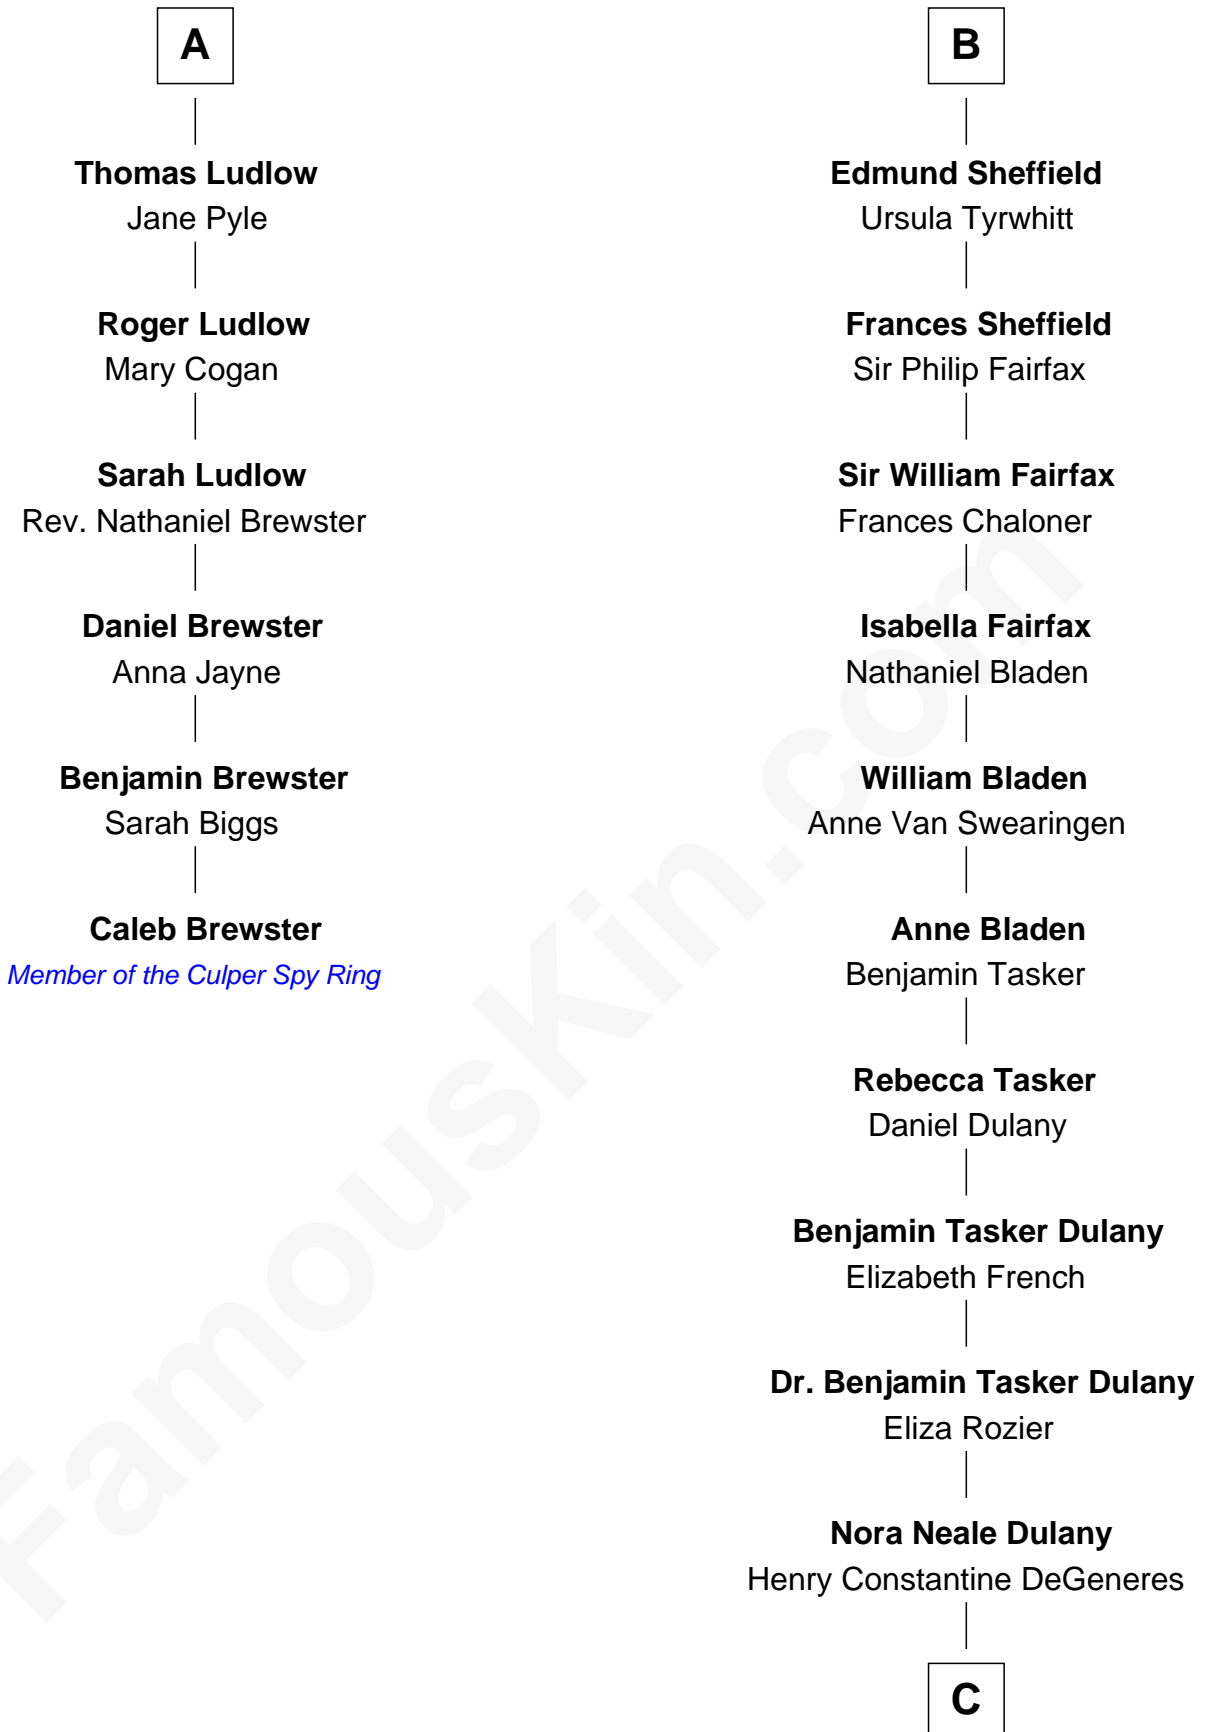

FamousKin.com

Relationship Chart of

Caleb Brewster

Member of the Culper Spy Ring during the American Revolution

12th cousin 9 times removed of

Ellen DeGeneres

Comedienne and TV Personality

Sir Hugh de Courtnay

John de Vere

Elizabeth Trussel

Anne de Vere

Edmund Sheffield

Sir John Sheffield

Douglas Howard

B

C

Joseph C. DeGeneres

Mary Whittemore

Alfred George DeGeneres

Julia E. Billiu

Elliot Everett DeGeneres

Ruth Elodie Martin

Elliot Everett DeGeneres

Betty Jane Pfeffer