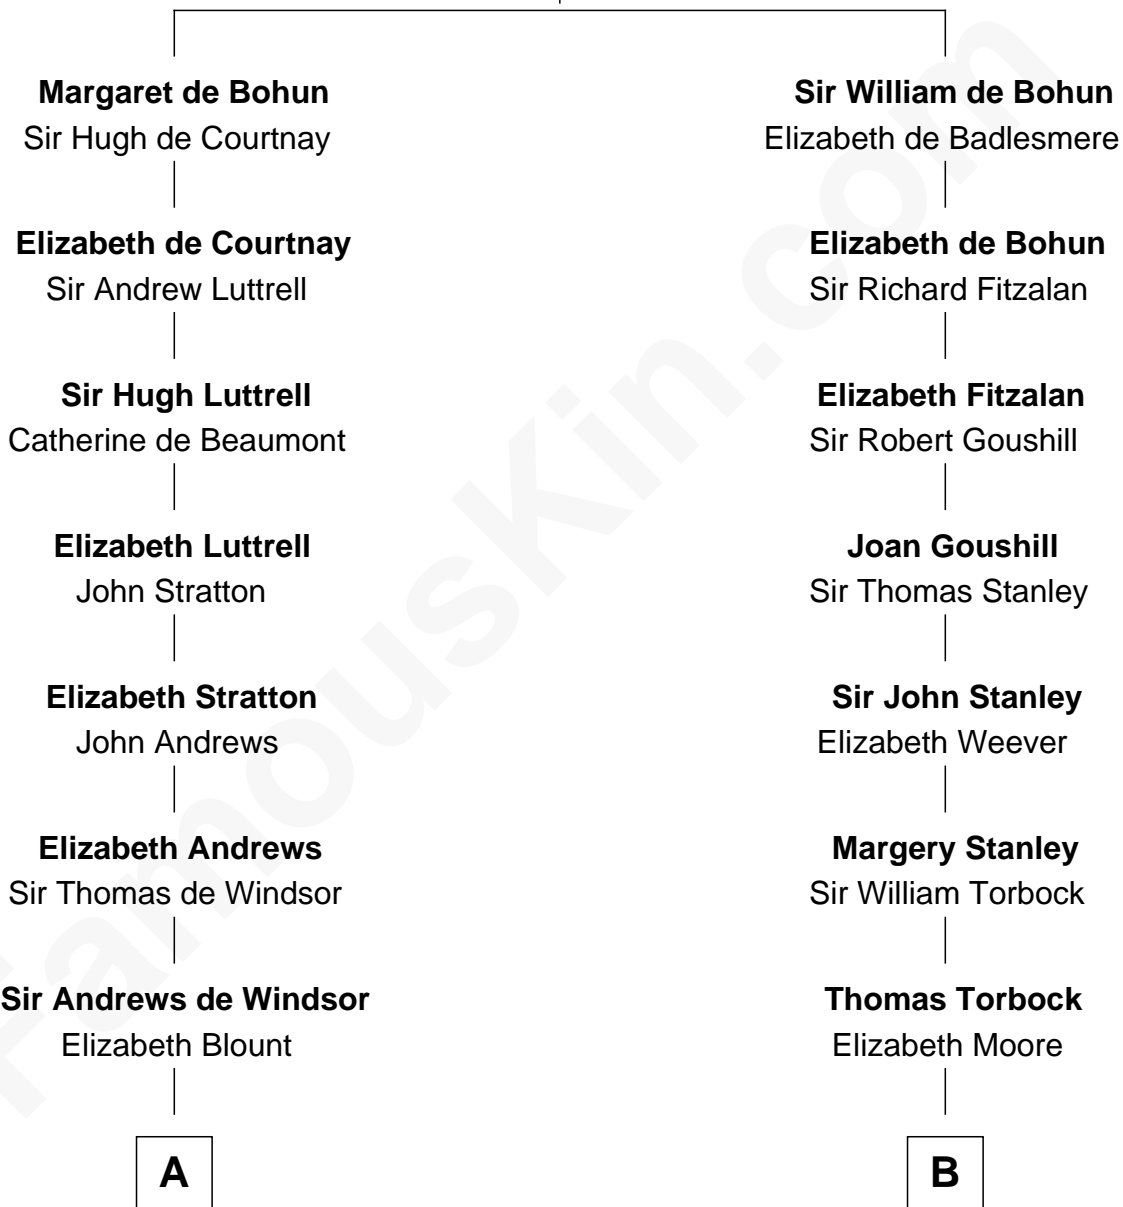

FamousKin.com

Relationship Chart of

Caleb Brewster

Member of the Culper Spy Ring during the American Revolution

13th cousin 5 times removed of

Buckminster Fuller

Author, Architect, and Inventor

Humphrey de Bohun
Elizabeth Plantagenet

C

Caroline Wolcott Andrews

Richard Buckminster Fuller

Buckminster Fuller

Author, Architect, and Inventor

FamousKin.com