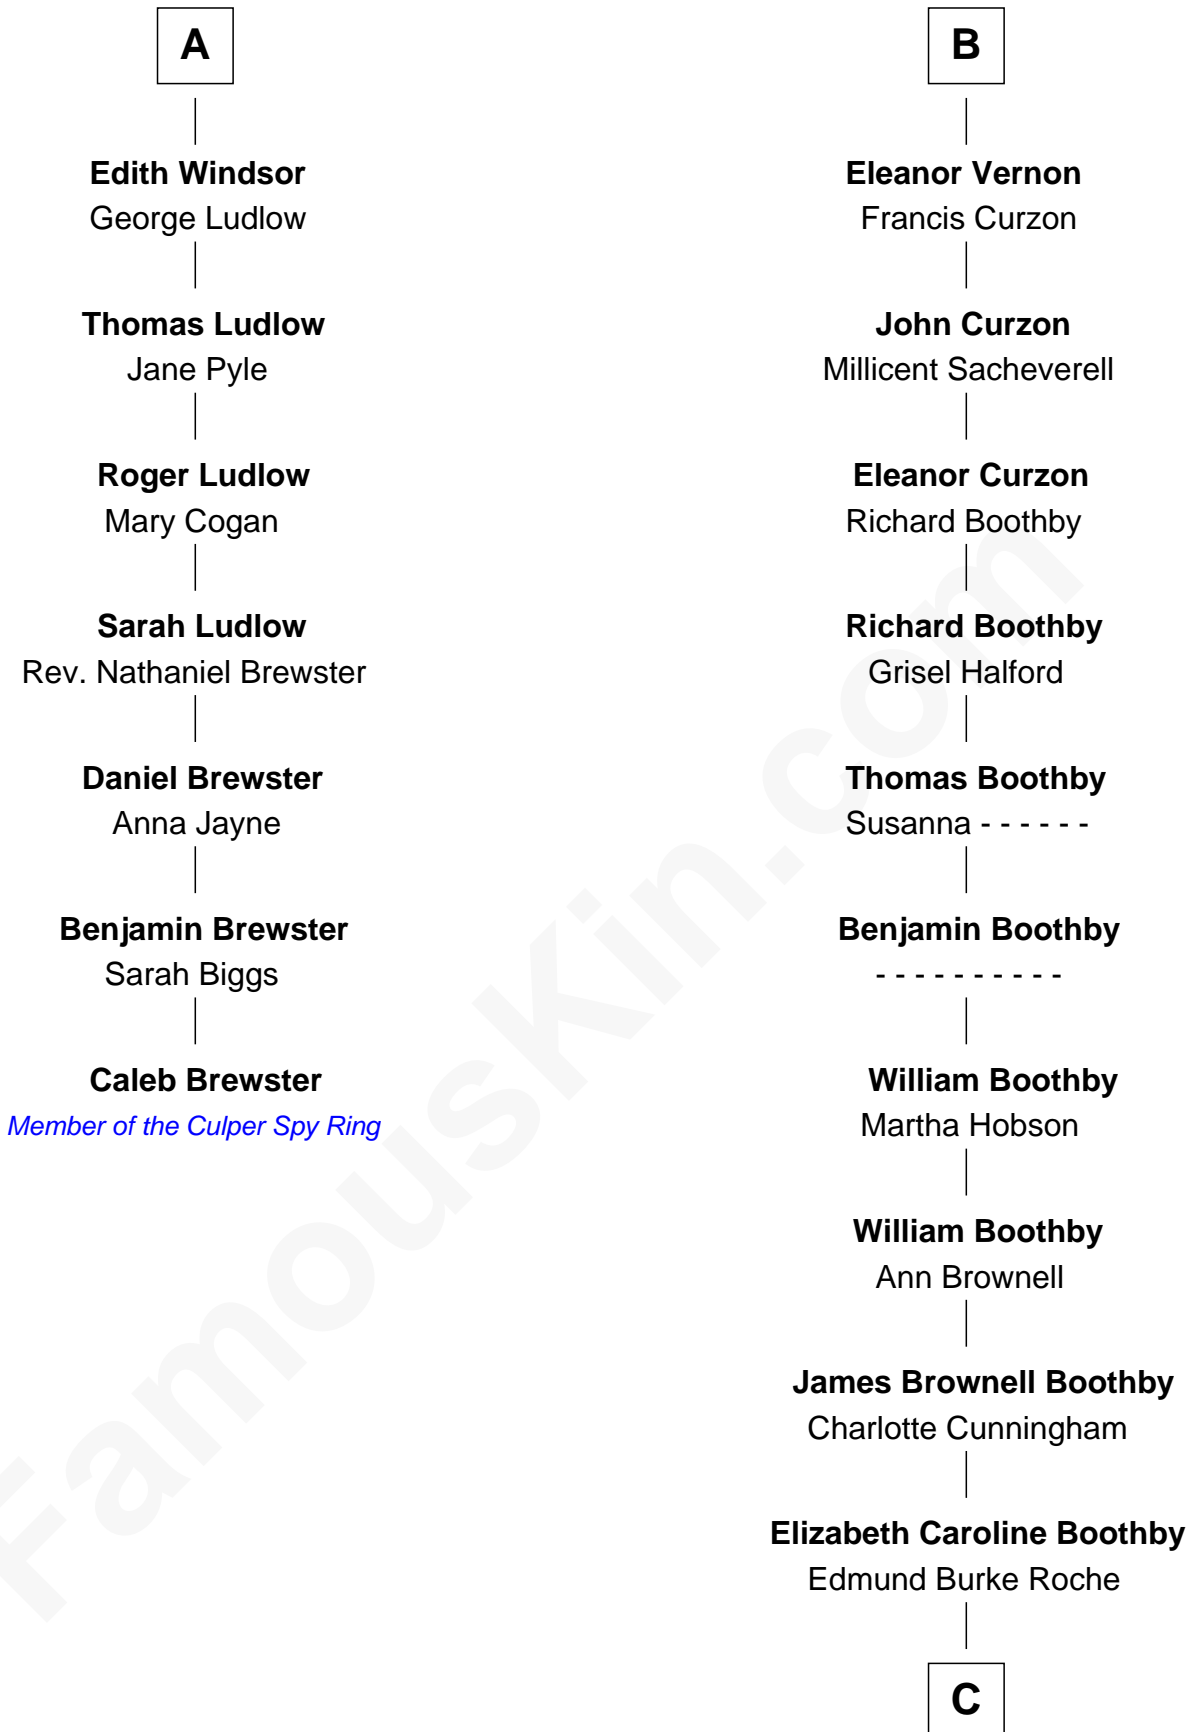

FamousKin.com

Relationship Chart of

Caleb Brewster

Member of the Culper Spy Ring during the American Revolution

13th cousin 8 times removed of

Oliver Platt
Movie Actor

Humphrey de Bohun
Elizabeth Plantagenet

C

James Boothby Burke Roche

Frances Eleanor Work

Cynthia Burke Roche

Arthur Scott Burden

Eileen Burden

Walter Maynard

Sheila Maynard