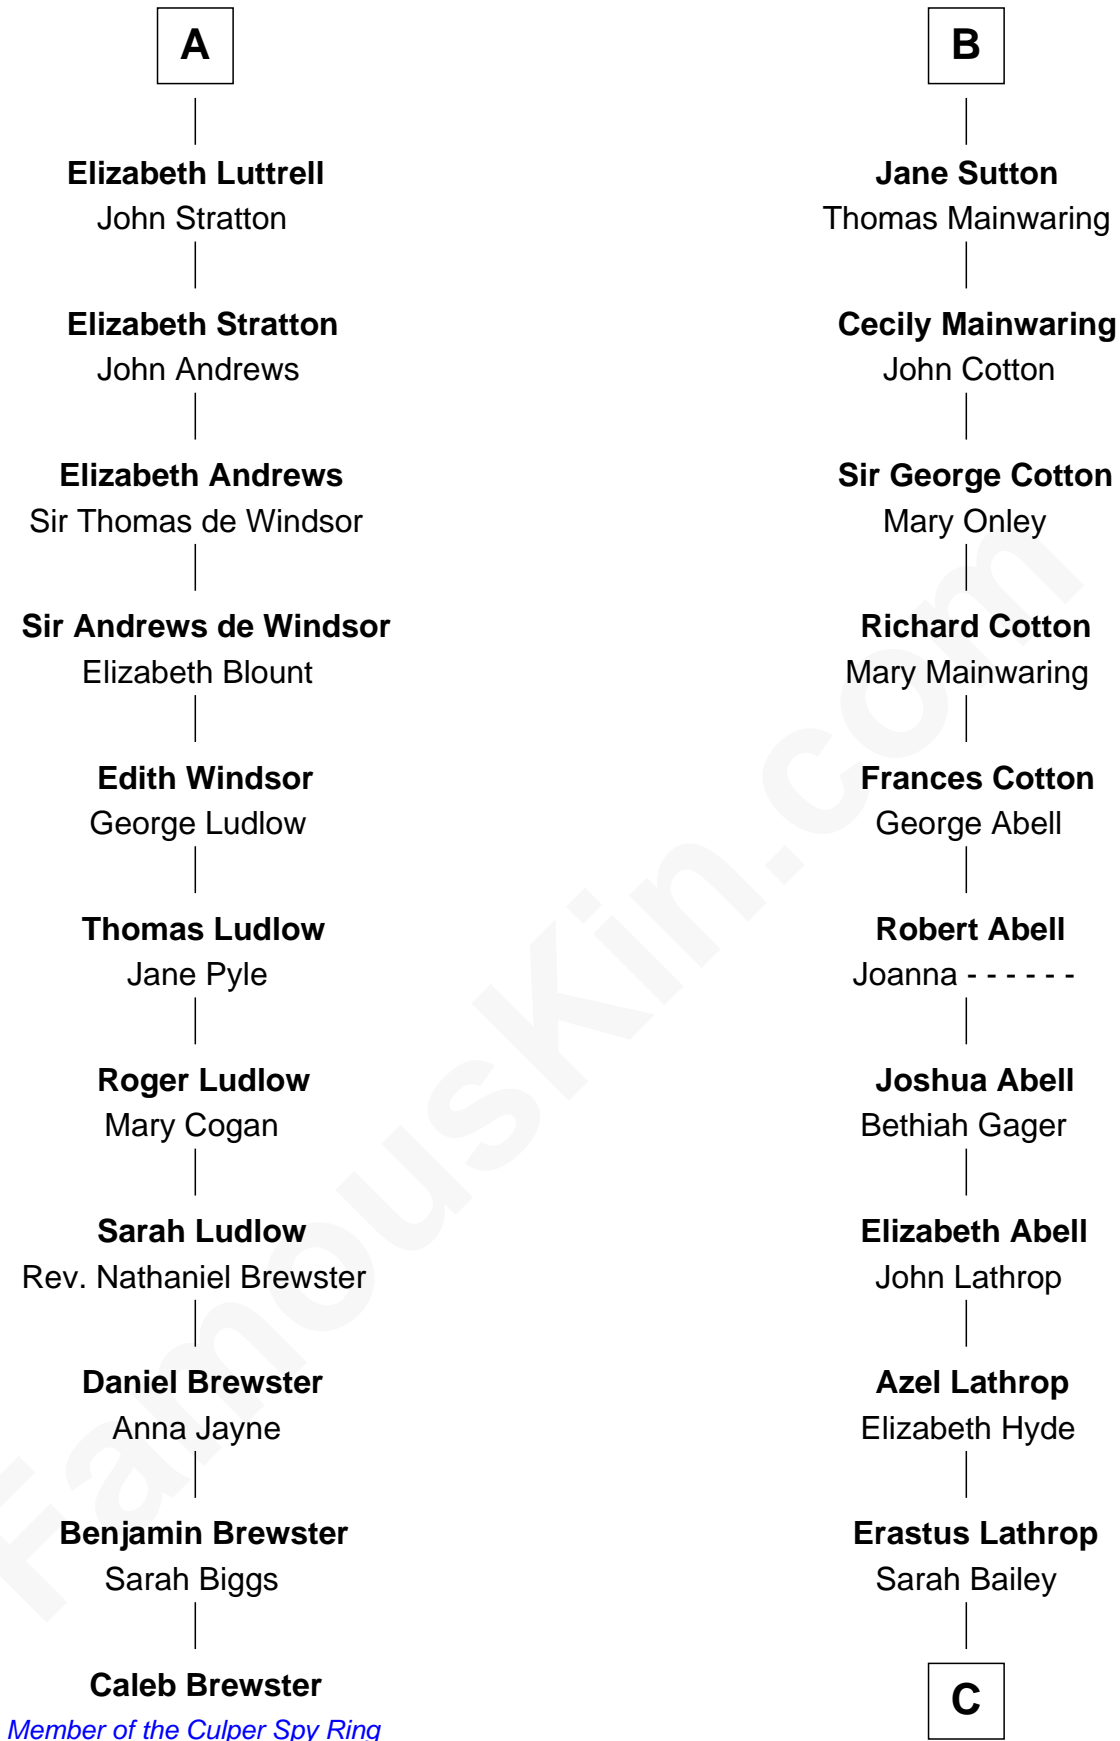

**FamousKin.com**  
**Relationship Chart of**  
**Caleb Brewster**

*Member of the Culper Spy Ring during the American Revolution*

**17th cousin 2 times removed of**

**Marjorie Post**

*Founder of General Foods*

**Saher de Quincy**  
 Margaret de Beaumont

**C**

—  
**Caroline Cushman Lathrop**

Charles Rollin Post

—  
**Charles William Post**

Elle Letitia Merriweather

—  
**Marjorie Post**

*Founder of General Foods*