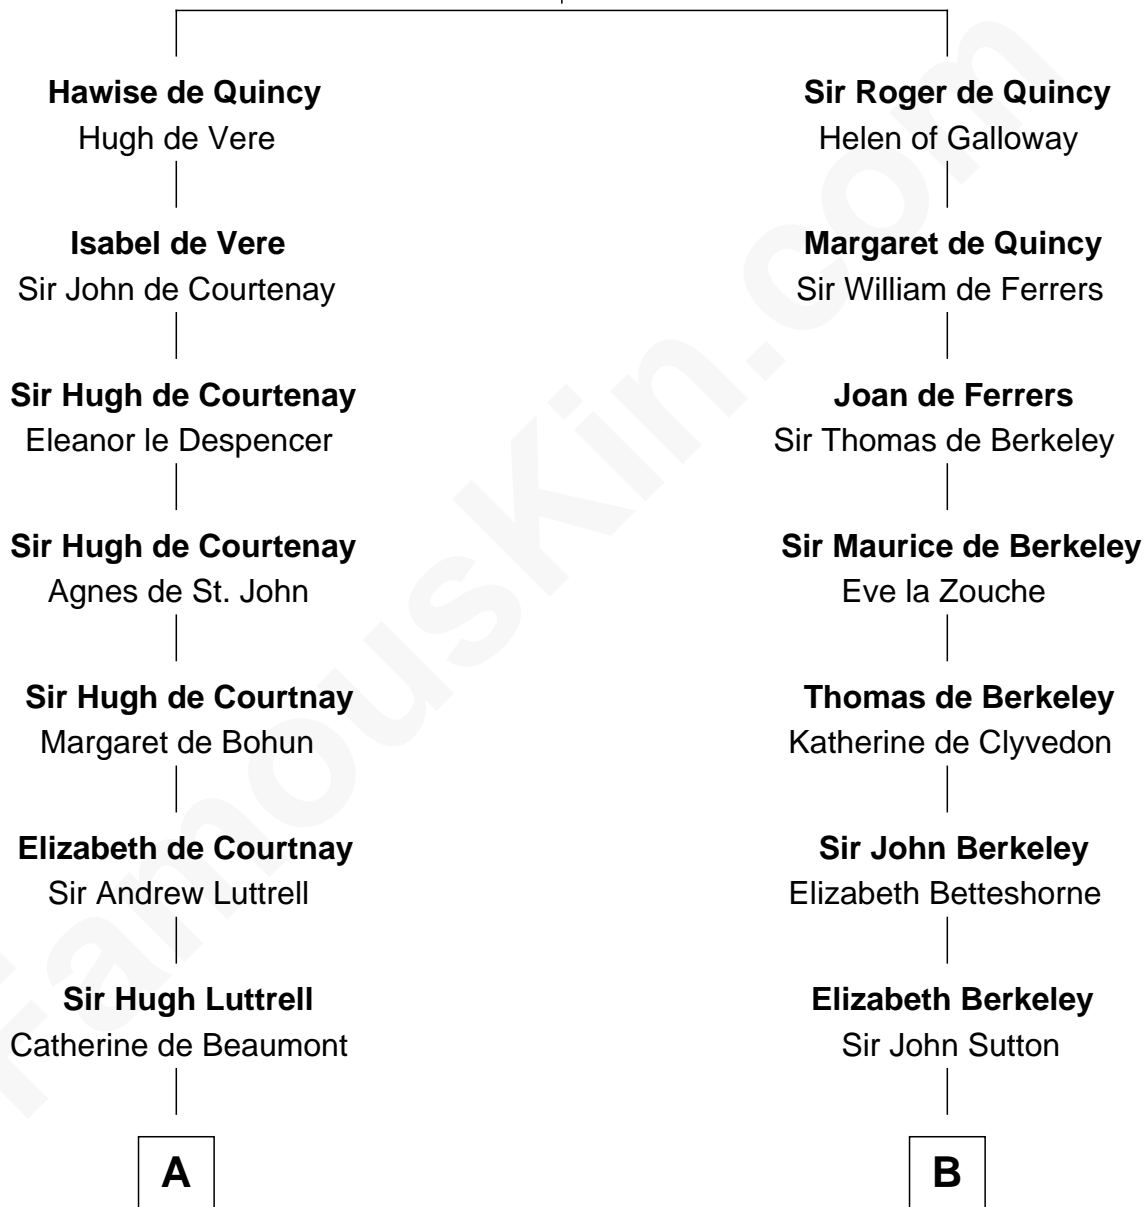

## Relationship Chart of

### Caleb Brewster

*Member of the Culper Spy Ring during the American Revolution*

17th cousin 1 time removed of

**C. W. Post**

*Founder of Post Cereals*

**Saher de Quincy**  
Margaret de Beaumont

**C**

—  
**Caroline Cushman Lathrop**