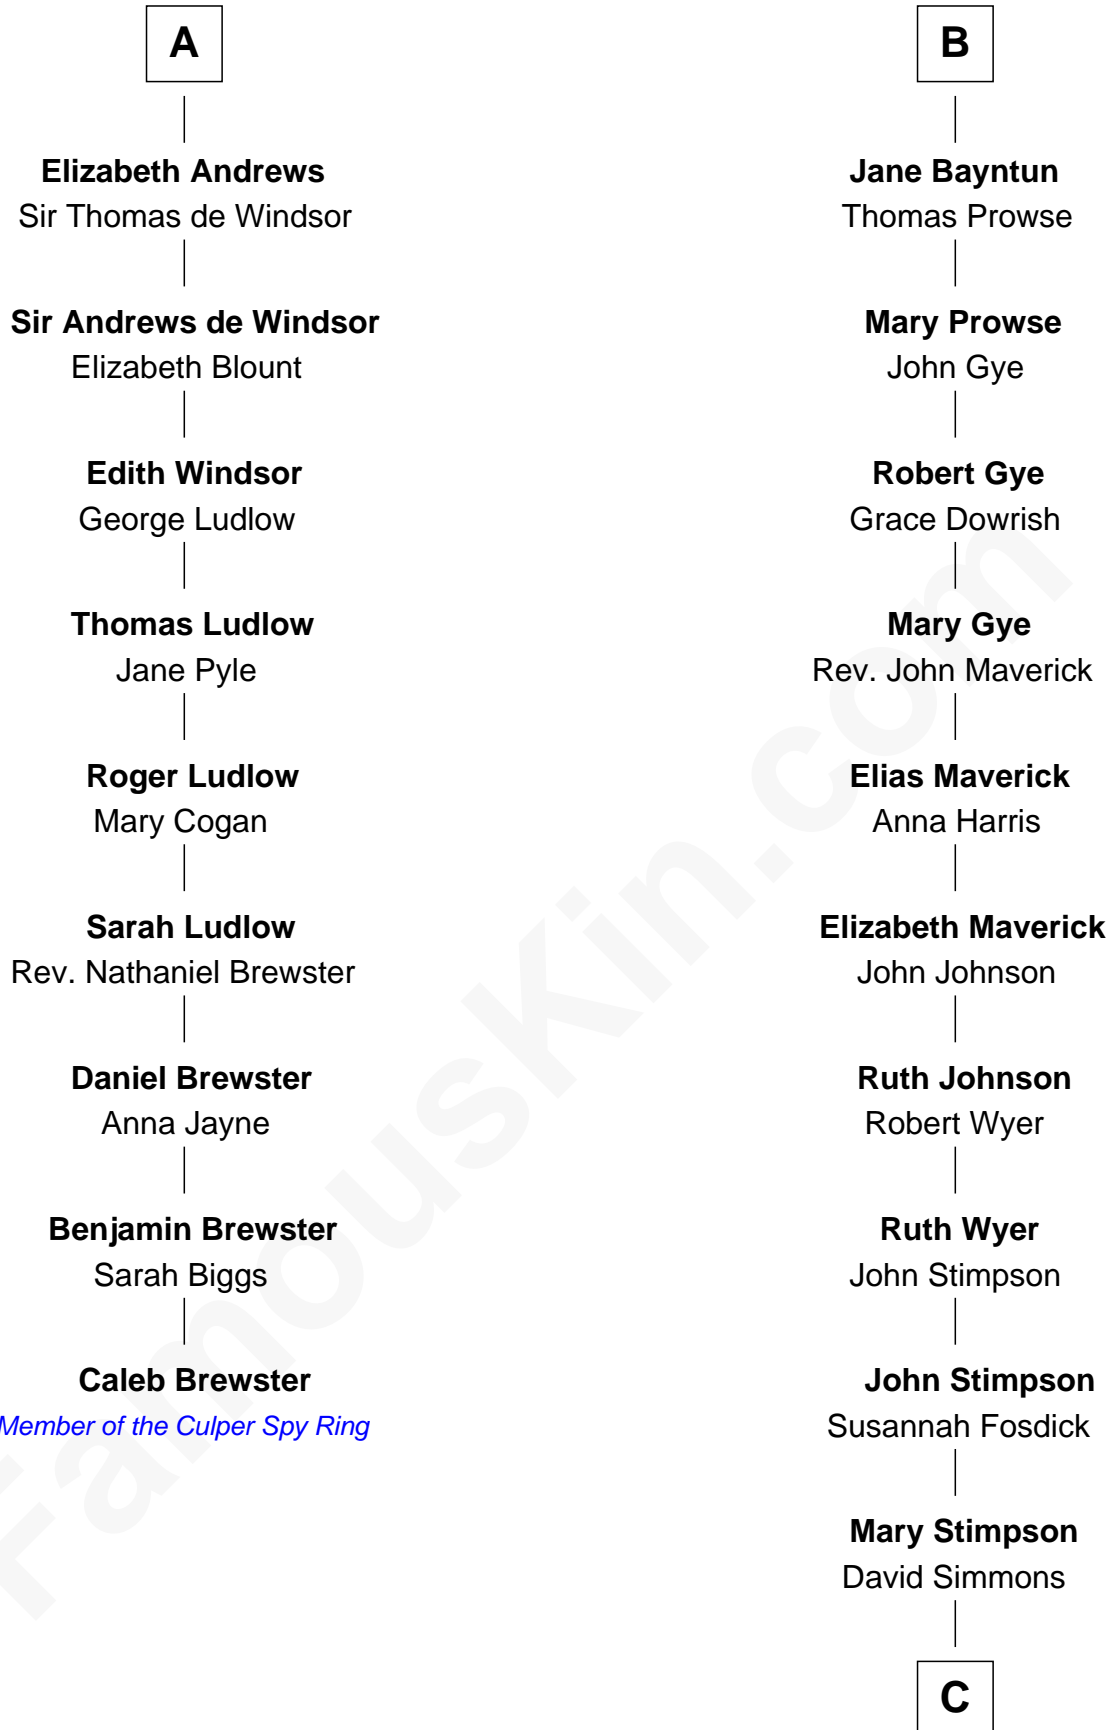

FamousKin.com

Relationship Chart of

Caleb Brewster

Member of the Culper Spy Ring during the American Revolution

15th cousin 6 times removed of

Pete Seeger

American Folk Singer

C

Thomas Simmons
Sarah Homans Thwing

Elsie Thwing Simmons
Albert Adams

Elsie Simmons Adams
Charles Louis Seeger

Charles Louis Seeger
Constance de Clyver Edson

Pete Seeger
American Folk Singer

FamousKin.com