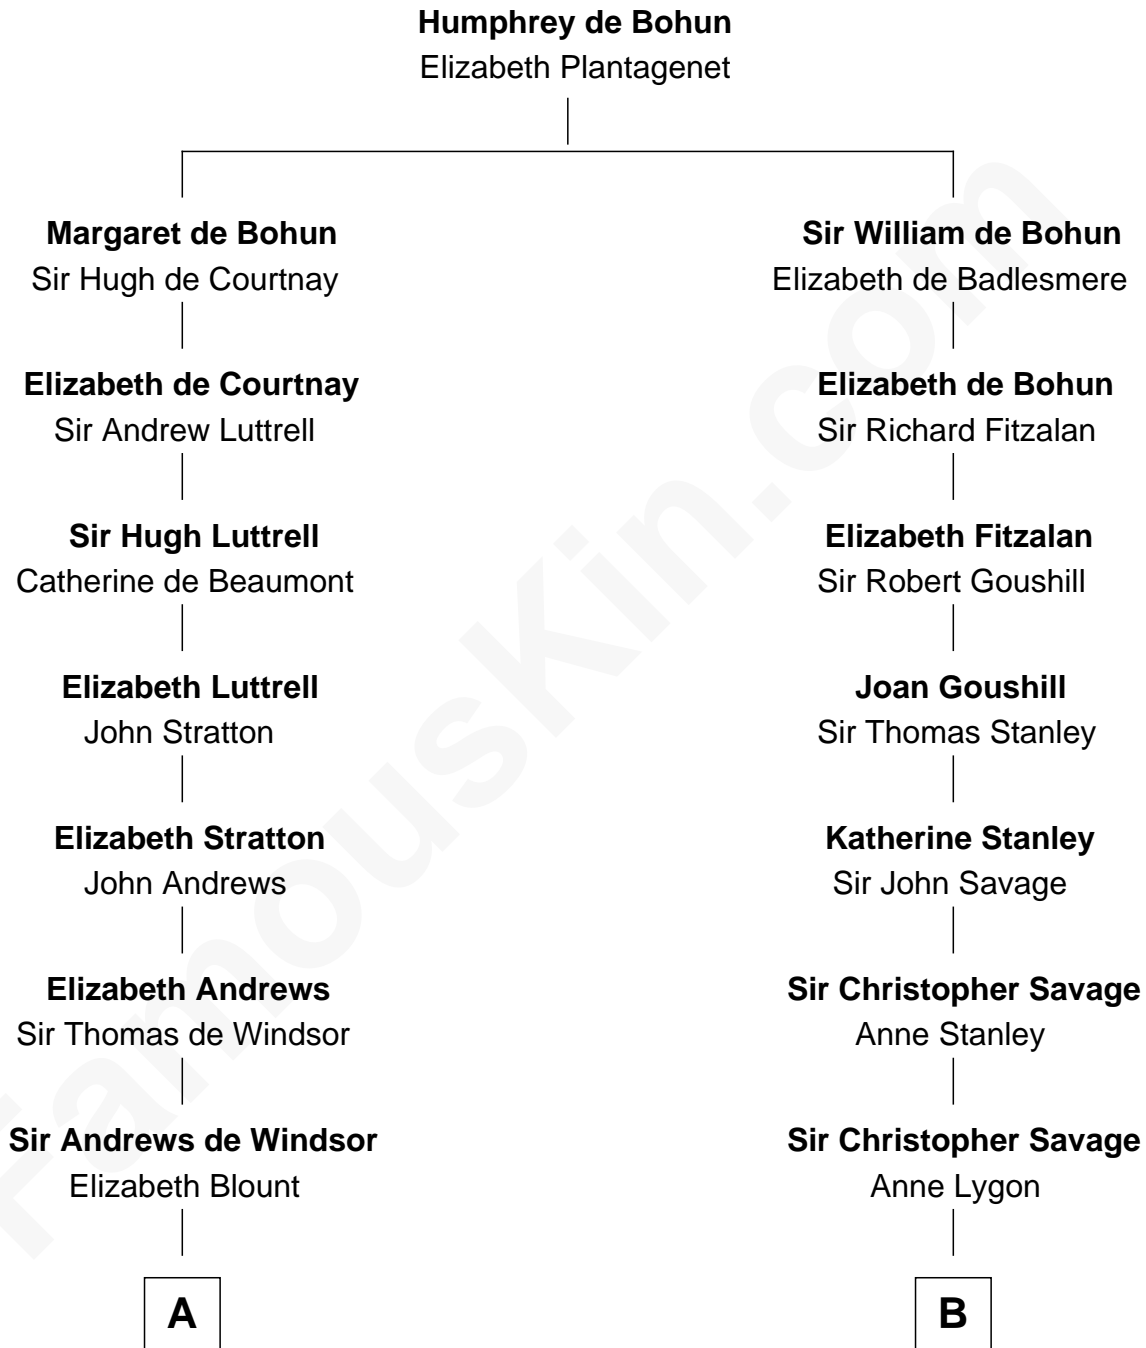

## Relationship Chart of

### Caleb Brewster

*Member of the Culper Spy Ring during the American Revolution*

13th cousin 7 times removed of

**Adlai Stevenson III**

*U.S. Senator from Illinois*

**C**

—  
**Letitia Green**

Adlai Ewing Stevenson

—  
**Lewis Green Stevenson**

Helen Louise Davis

—  
**Adlai Ewing Stevenson**

Ellen Borden

—  
**Adlai Stevenson III**

*U.S. Senator from Illinois*

FamousKin.com