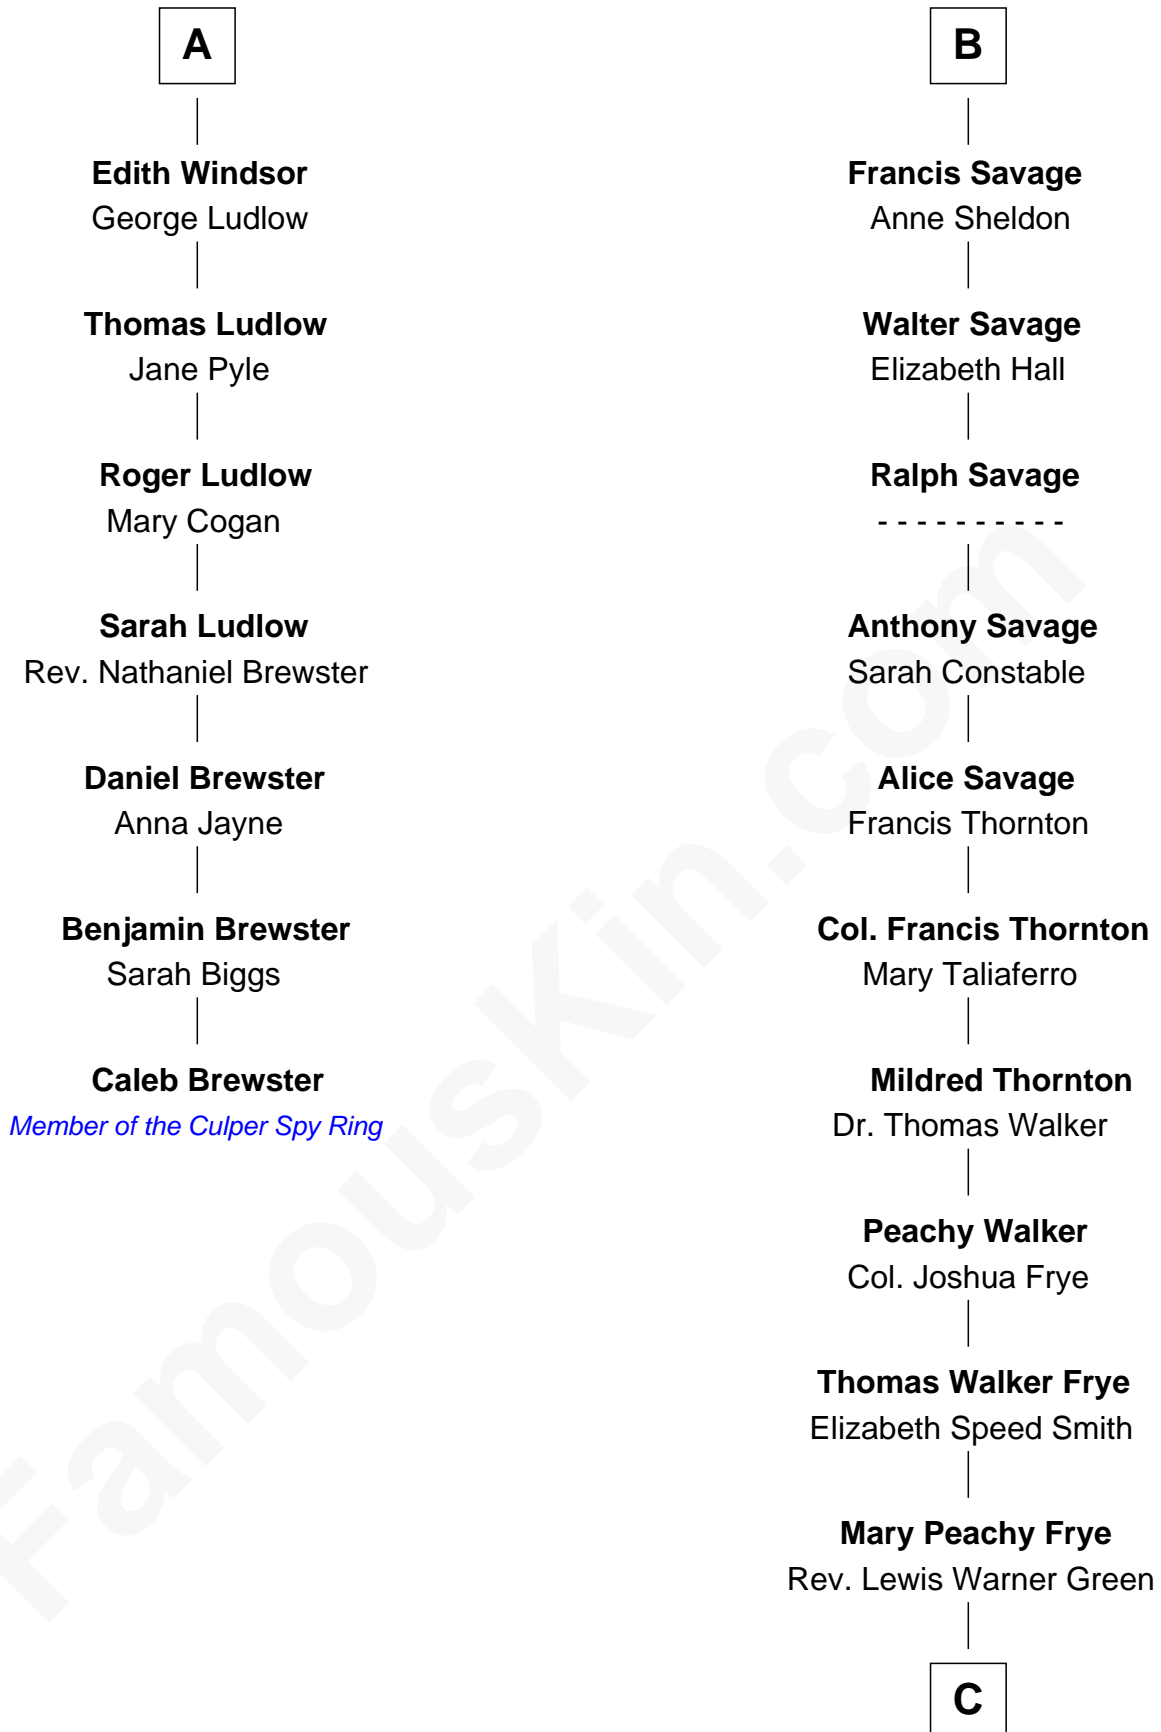

## Relationship Chart of

### Caleb Brewster

*Member of the Culper Spy Ring during the American Revolution*

13th cousin 7 times removed of

**Adlai Stevenson III**

*U.S. Senator from Illinois*

**C**

—  
**Letitia Green**

Adlai Ewing Stevenson

—  
**Lewis Green Stevenson**

Helen Louise Davis

—  
**Adlai Ewing Stevenson**

Ellen Borden

—  
**Adlai Stevenson III**

*U.S. Senator from Illinois*

FamousKin.com