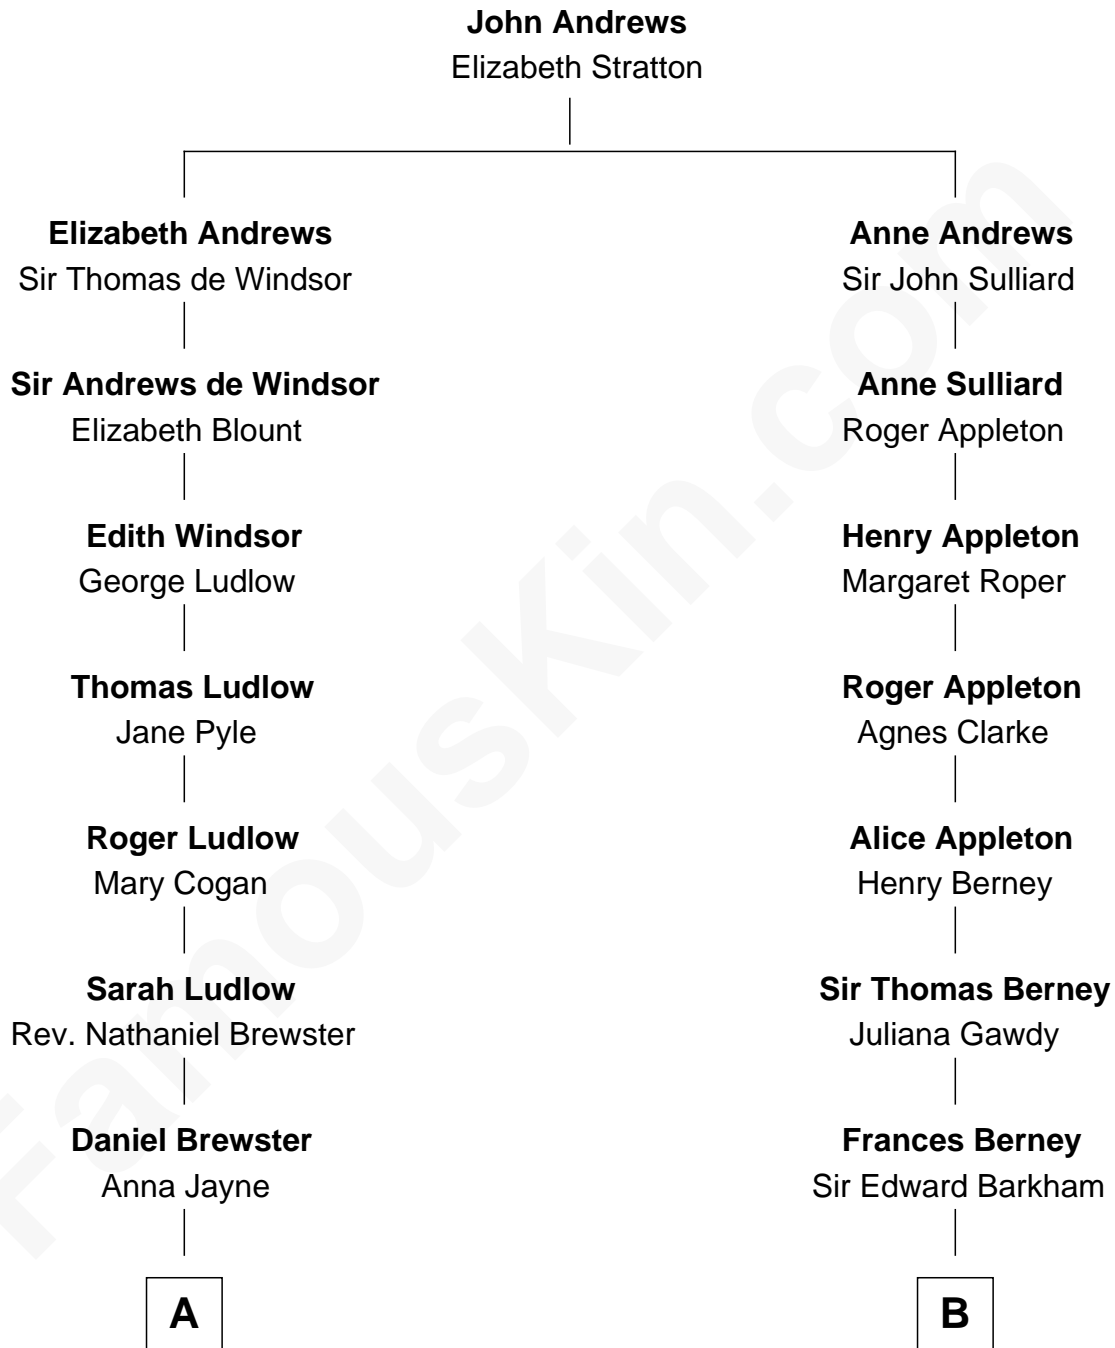

FamousKin.com

Relationship Chart of

Caleb Brewster

Member of the Culper Spy Ring during the American Revolution

8th cousin 3 times removed of

Henry Lee III

9th Governor of Virginia

A

Benjamin Brewster

Sarah Biggs

Caleb Brewster

Member of the Culper Spy Ring

B

Margaret Barkham

Sir Edmund Jennings

Edmund Jennings