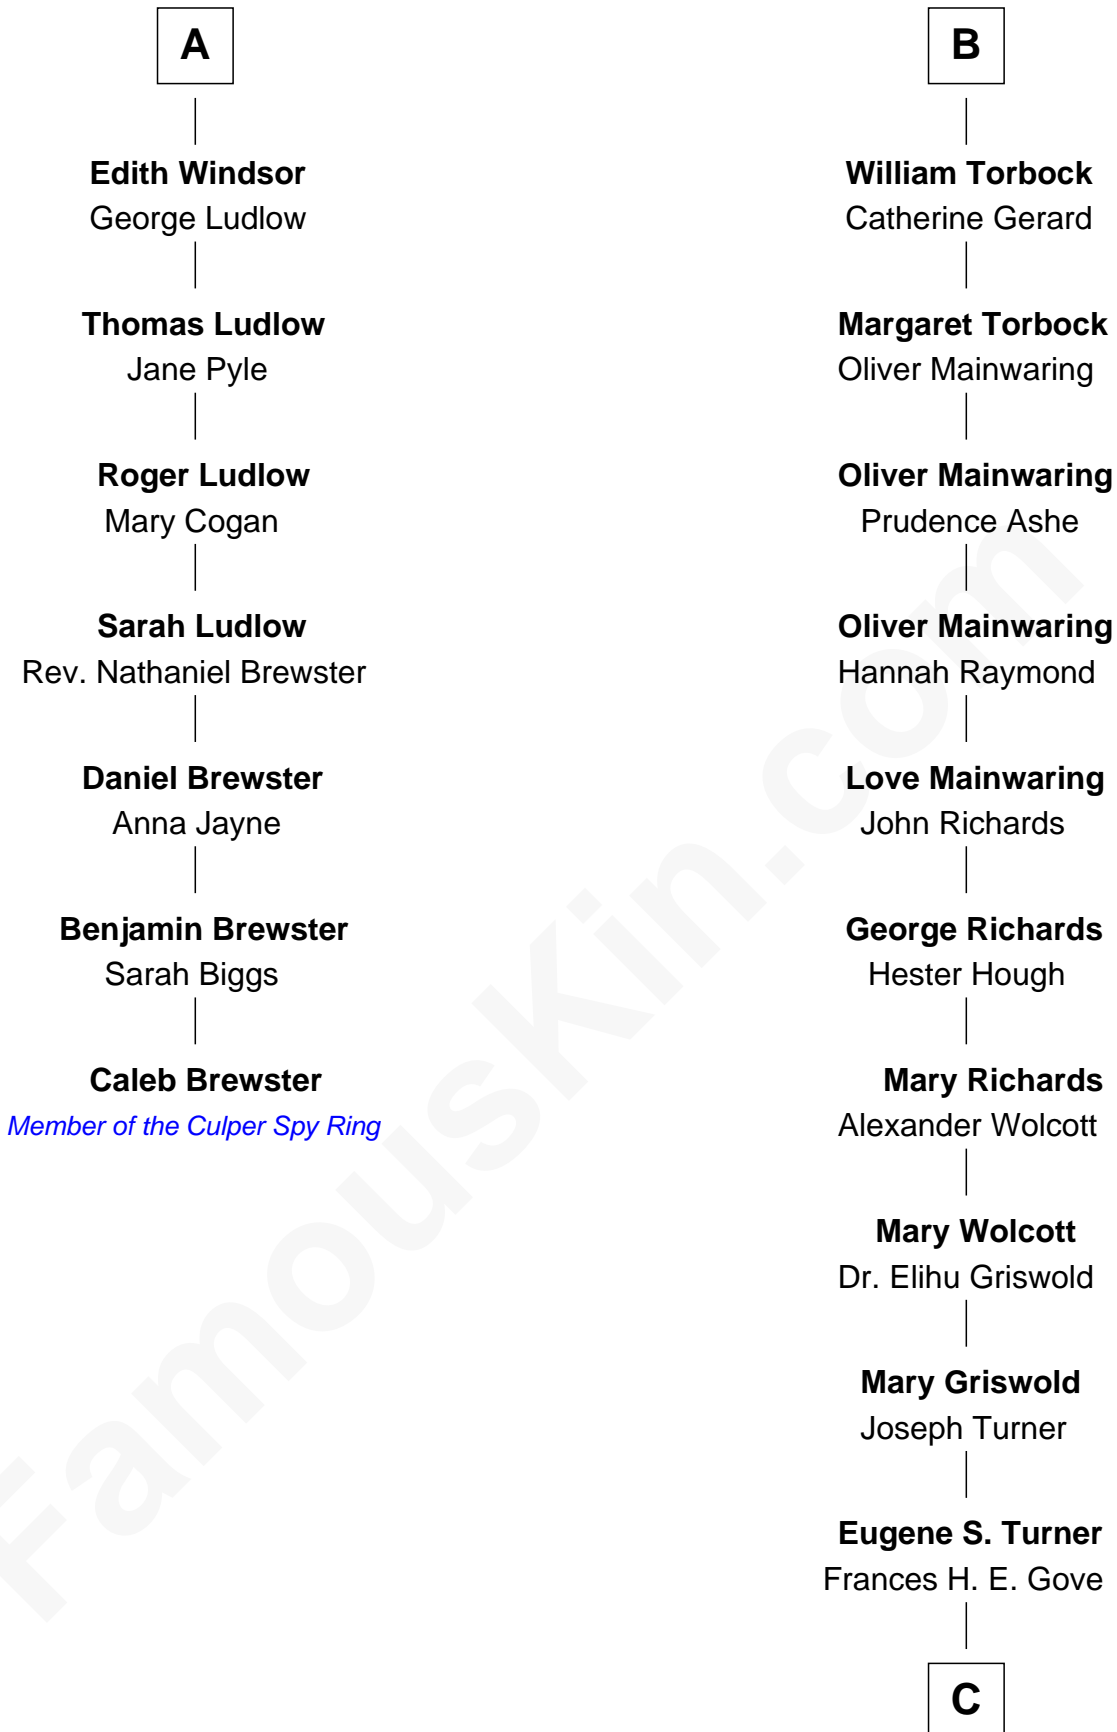

FamousKin.com Relationship Chart of

Caleb Brewster

Member of the Culper Spy Ring during the American Revolution

13th cousin 8 times removed of

Ed Helms

TV and Movie Actor

Humphrey de Bohun
Elizabeth Plantagenet

C

|
Ione Turner

Walter Harold Wright

|
Inez Emeline Wright

George Pullen Jackson

|
Frances Helen Jackson

Fitzgerald Sale Parker

|
Pamela Ann Parker