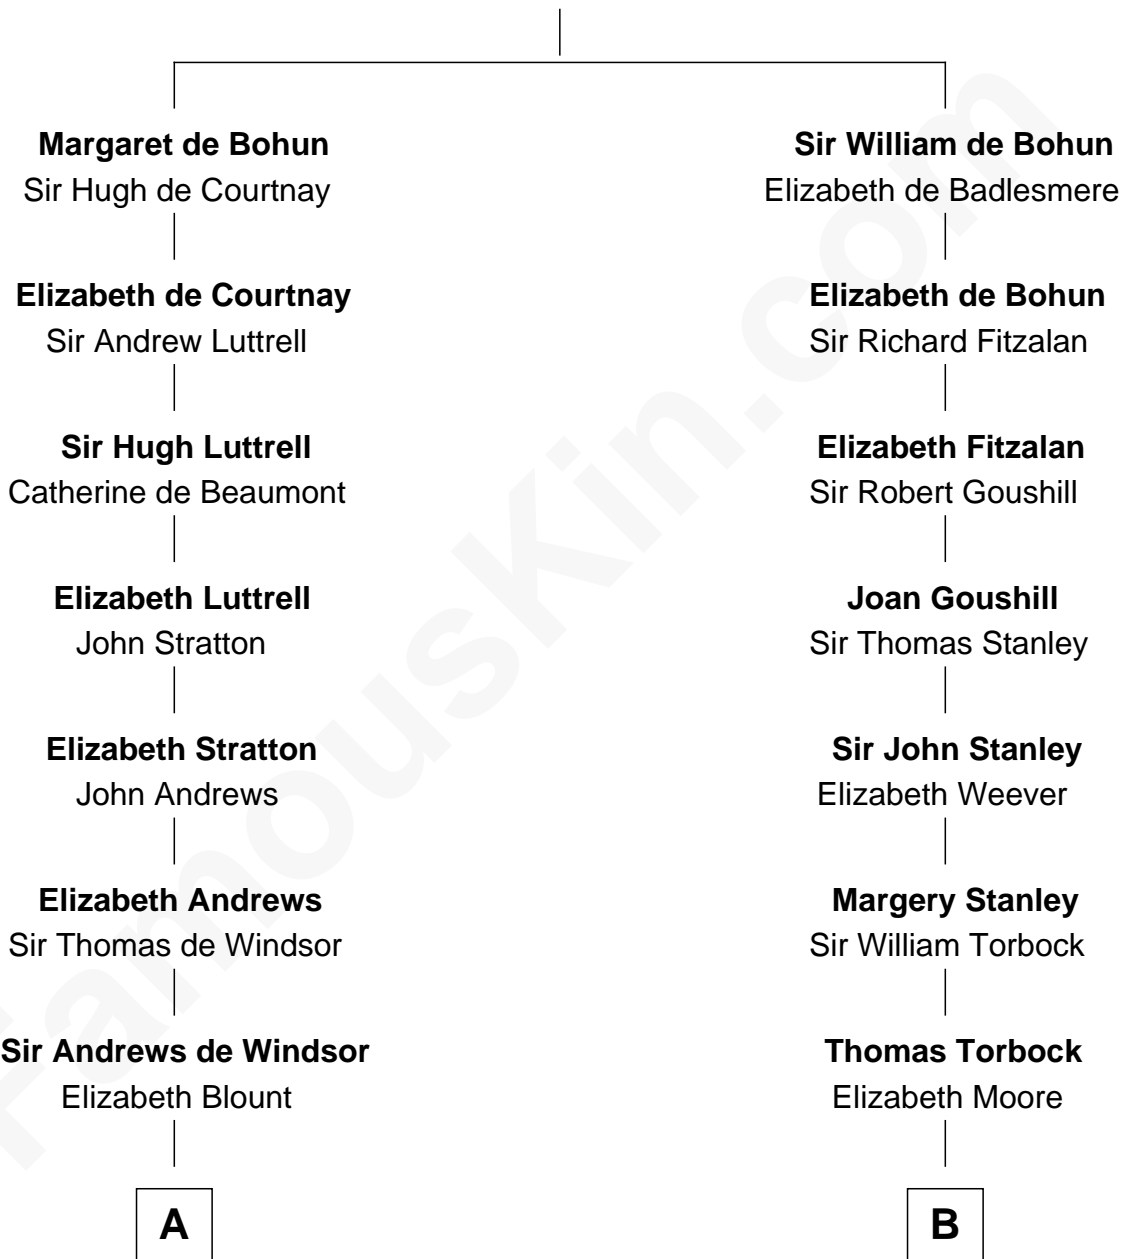

FamousKin.com Relationship Chart of

Caleb Brewster

Member of the Culper Spy Ring during the American Revolution

13th cousin 8 times removed of

Ed Helms

TV and Movie Actor

Humphrey de Bohun
Elizabeth Plantagenet