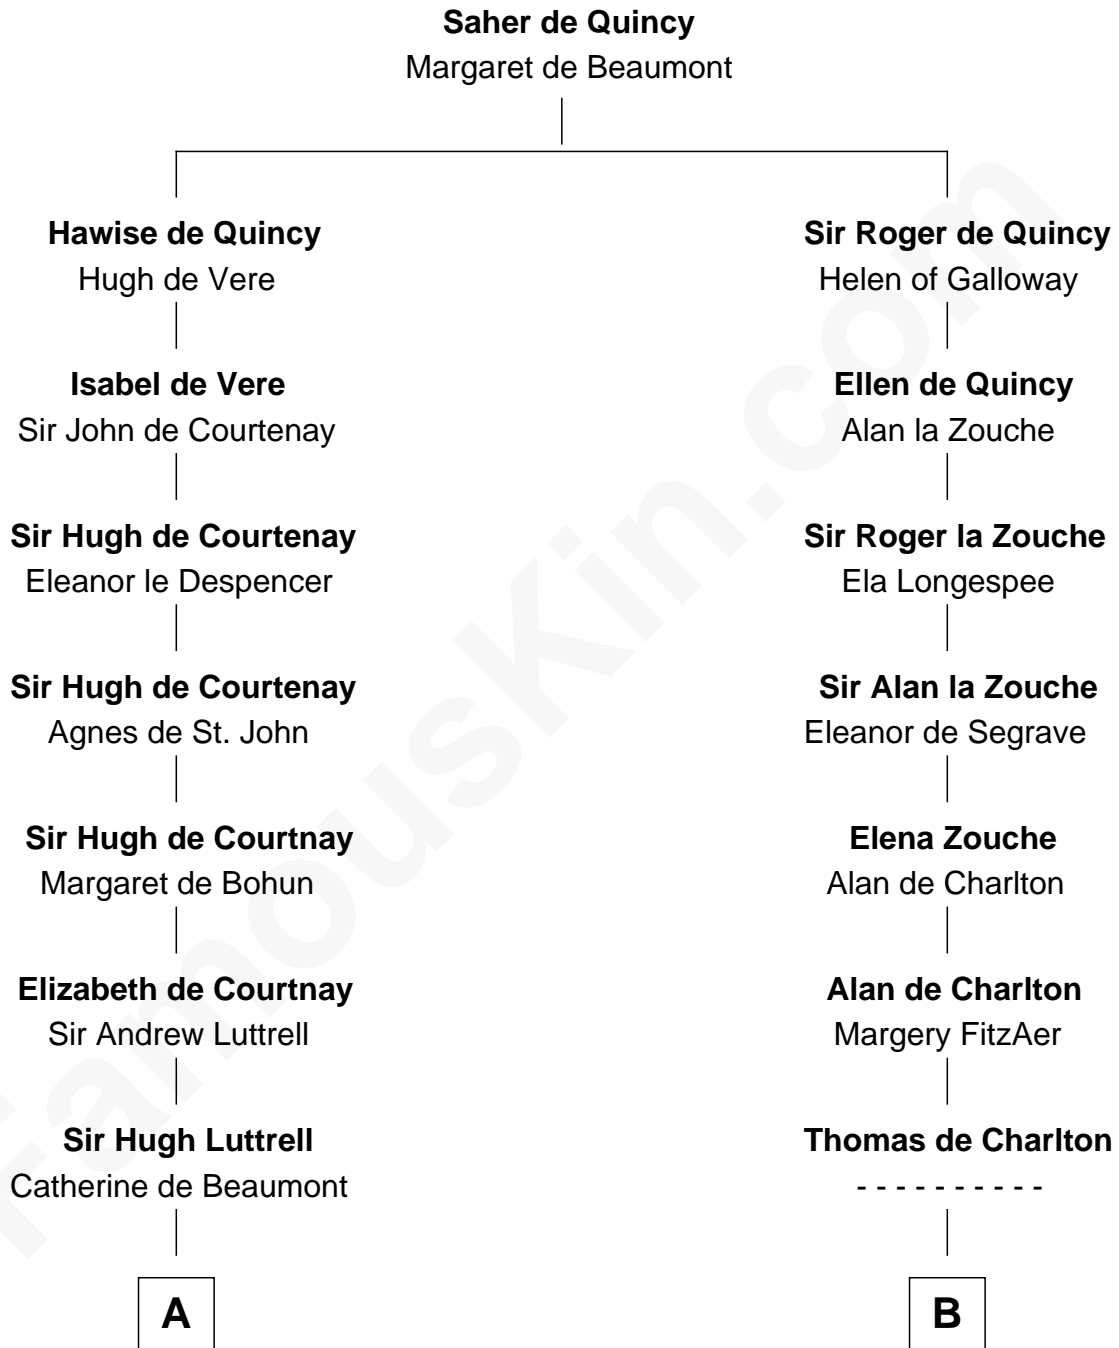

## Relationship Chart of

### Caleb Brewster

*Member of the Culper Spy Ring during the American Revolution*

17th cousin 4 times removed of

### Jay Gould

*American Railroad "Robber Baron"*

**C**

**Eleazer Osborn**  
Hannah Bulkeley

**Eleazer Osborn**  
Sarah Burr

**Anna Osborn**  
Abraham Gould

**John Burr Gould**  
Mary More

**Jay Gould**  
*"Robber Baron"*