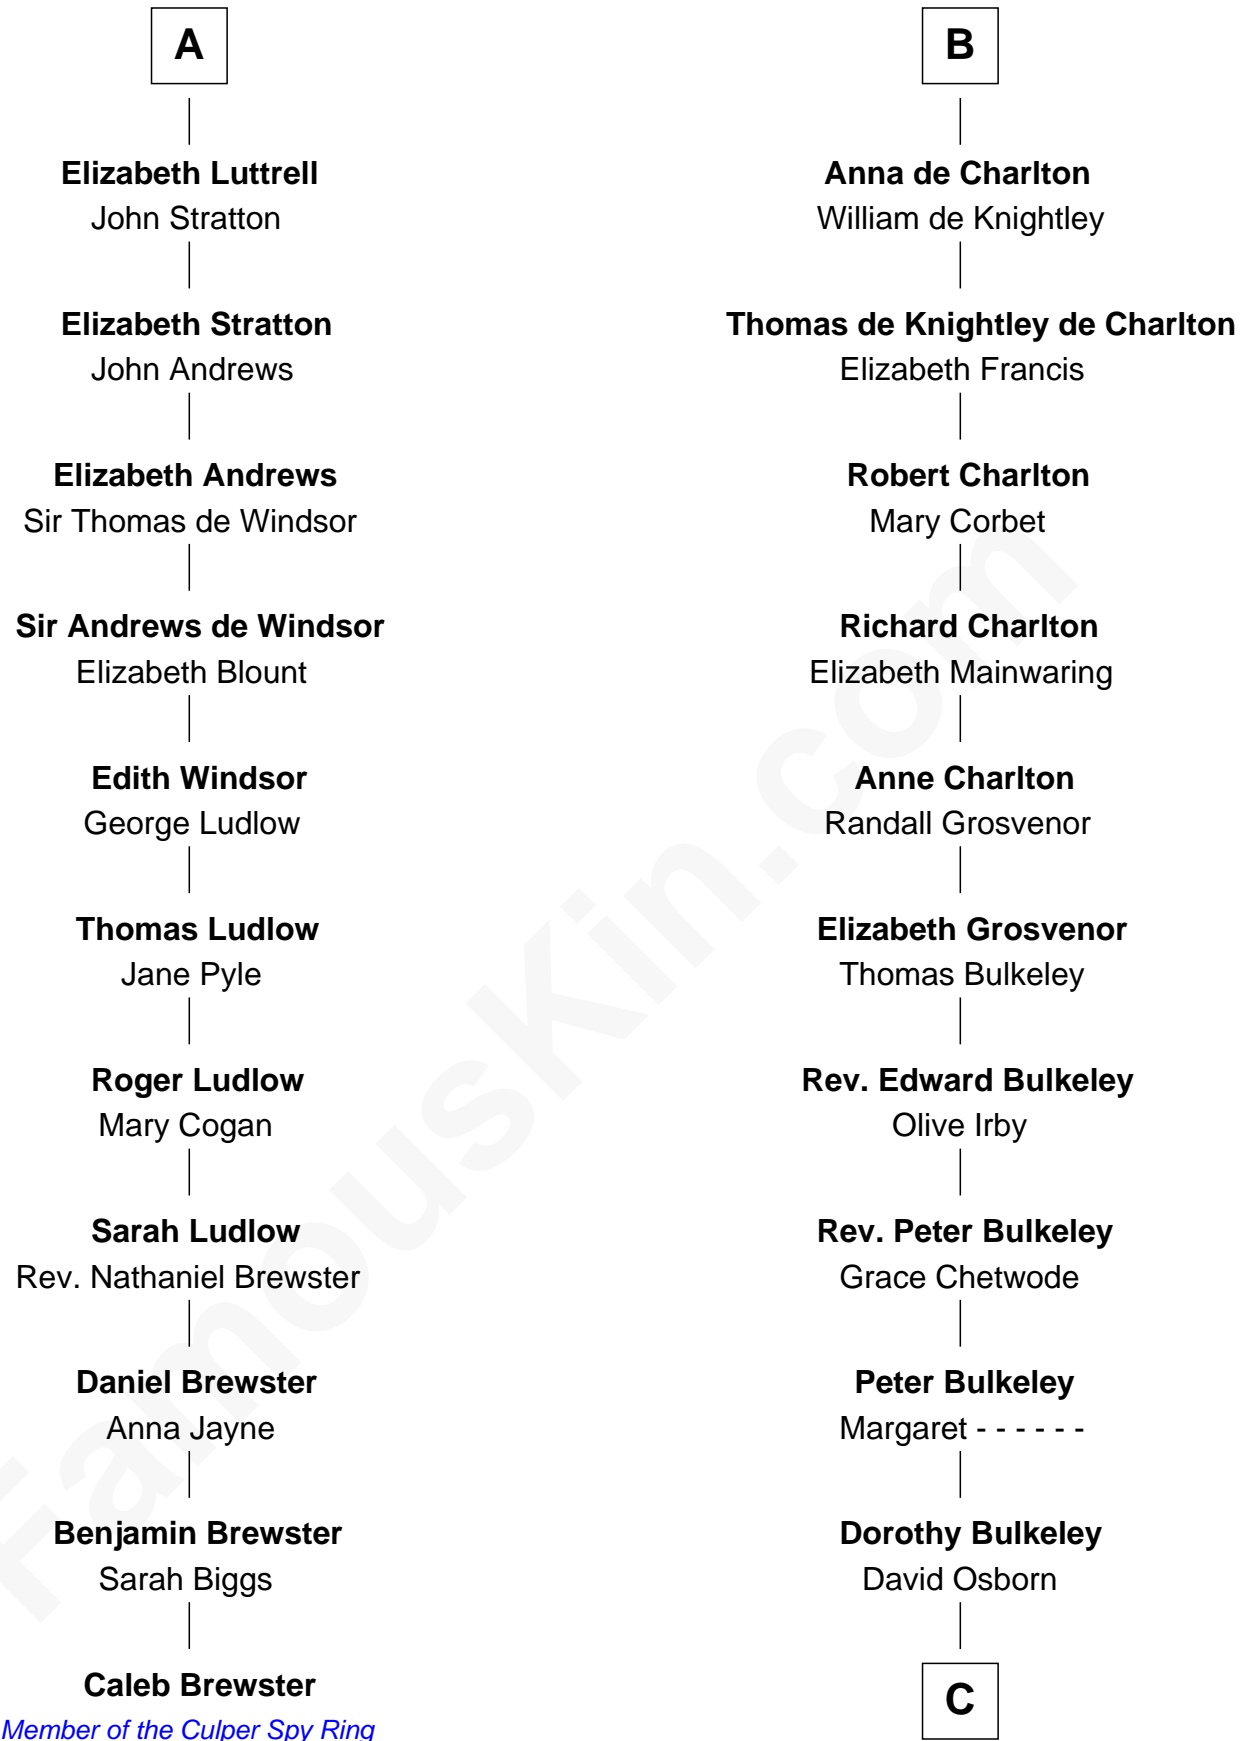

### Caleb Brewster

*Member of the Culper Spy Ring during the American Revolution*

17th cousin 4 times removed of

### Jay Gould

*American Railroad "Robber Baron"*

**C**

**Eleazer Osborn**  
Hannah Bulkeley

**Eleazer Osborn**  
Sarah Burr

**Anna Osborn**  
Abraham Gould

**John Burr Gould**  
Mary More

**Jay Gould**  
*"Robber Baron"*