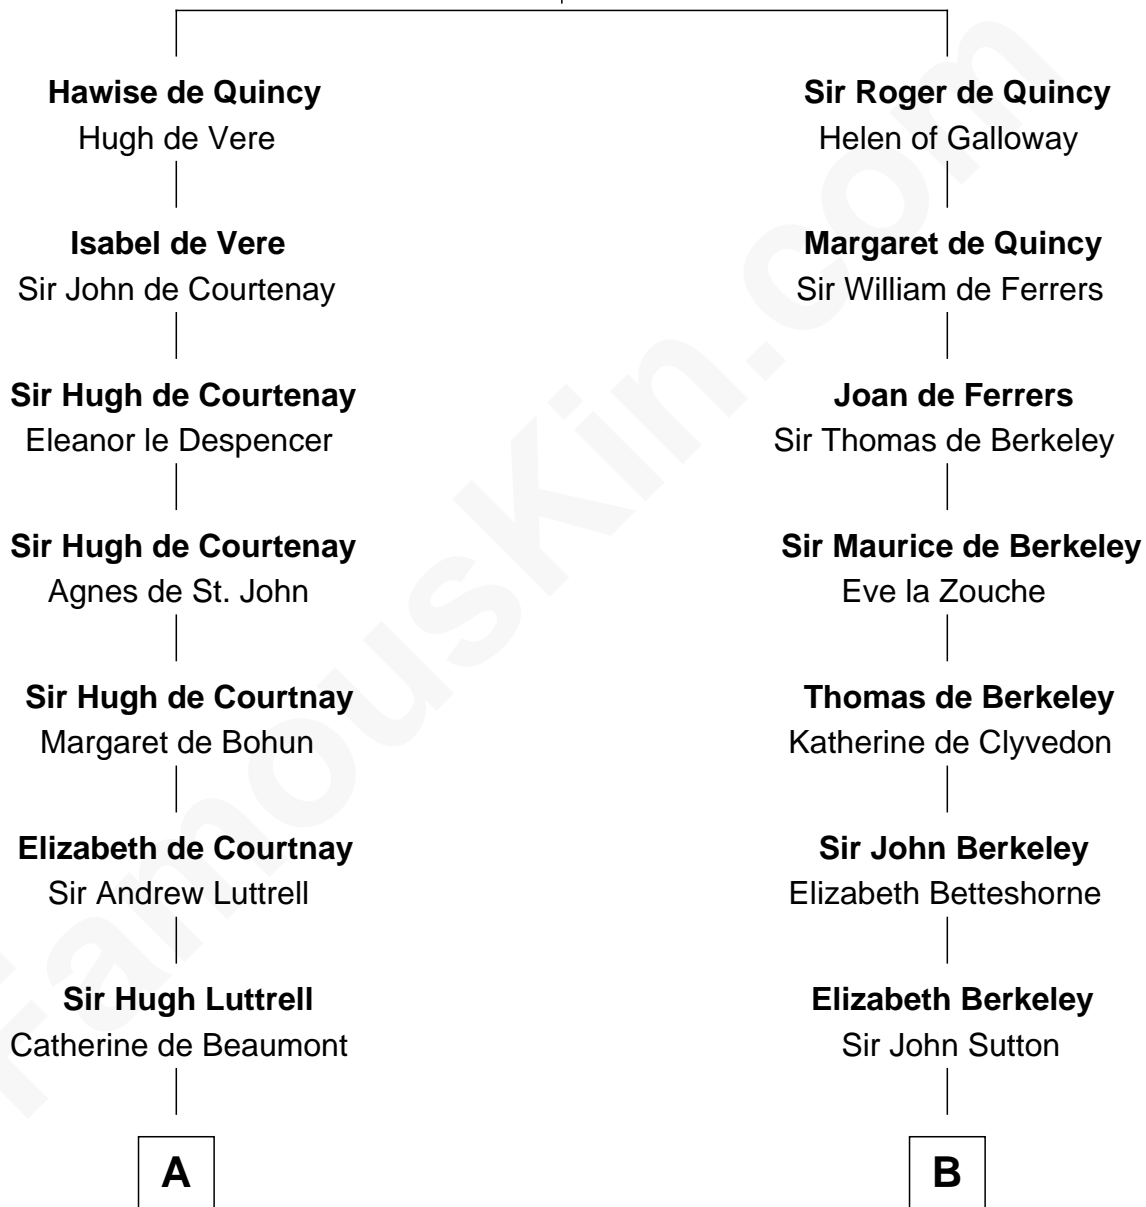

FamousKin.com

Relationship Chart of

Caleb Brewster

Member of the Culper Spy Ring during the American Revolution

17th cousin 3 times removed of

William Marsh Rice
Founder of Rice University

Saher de Quincy
 Margaret de Beaumont

Founder of Rice University