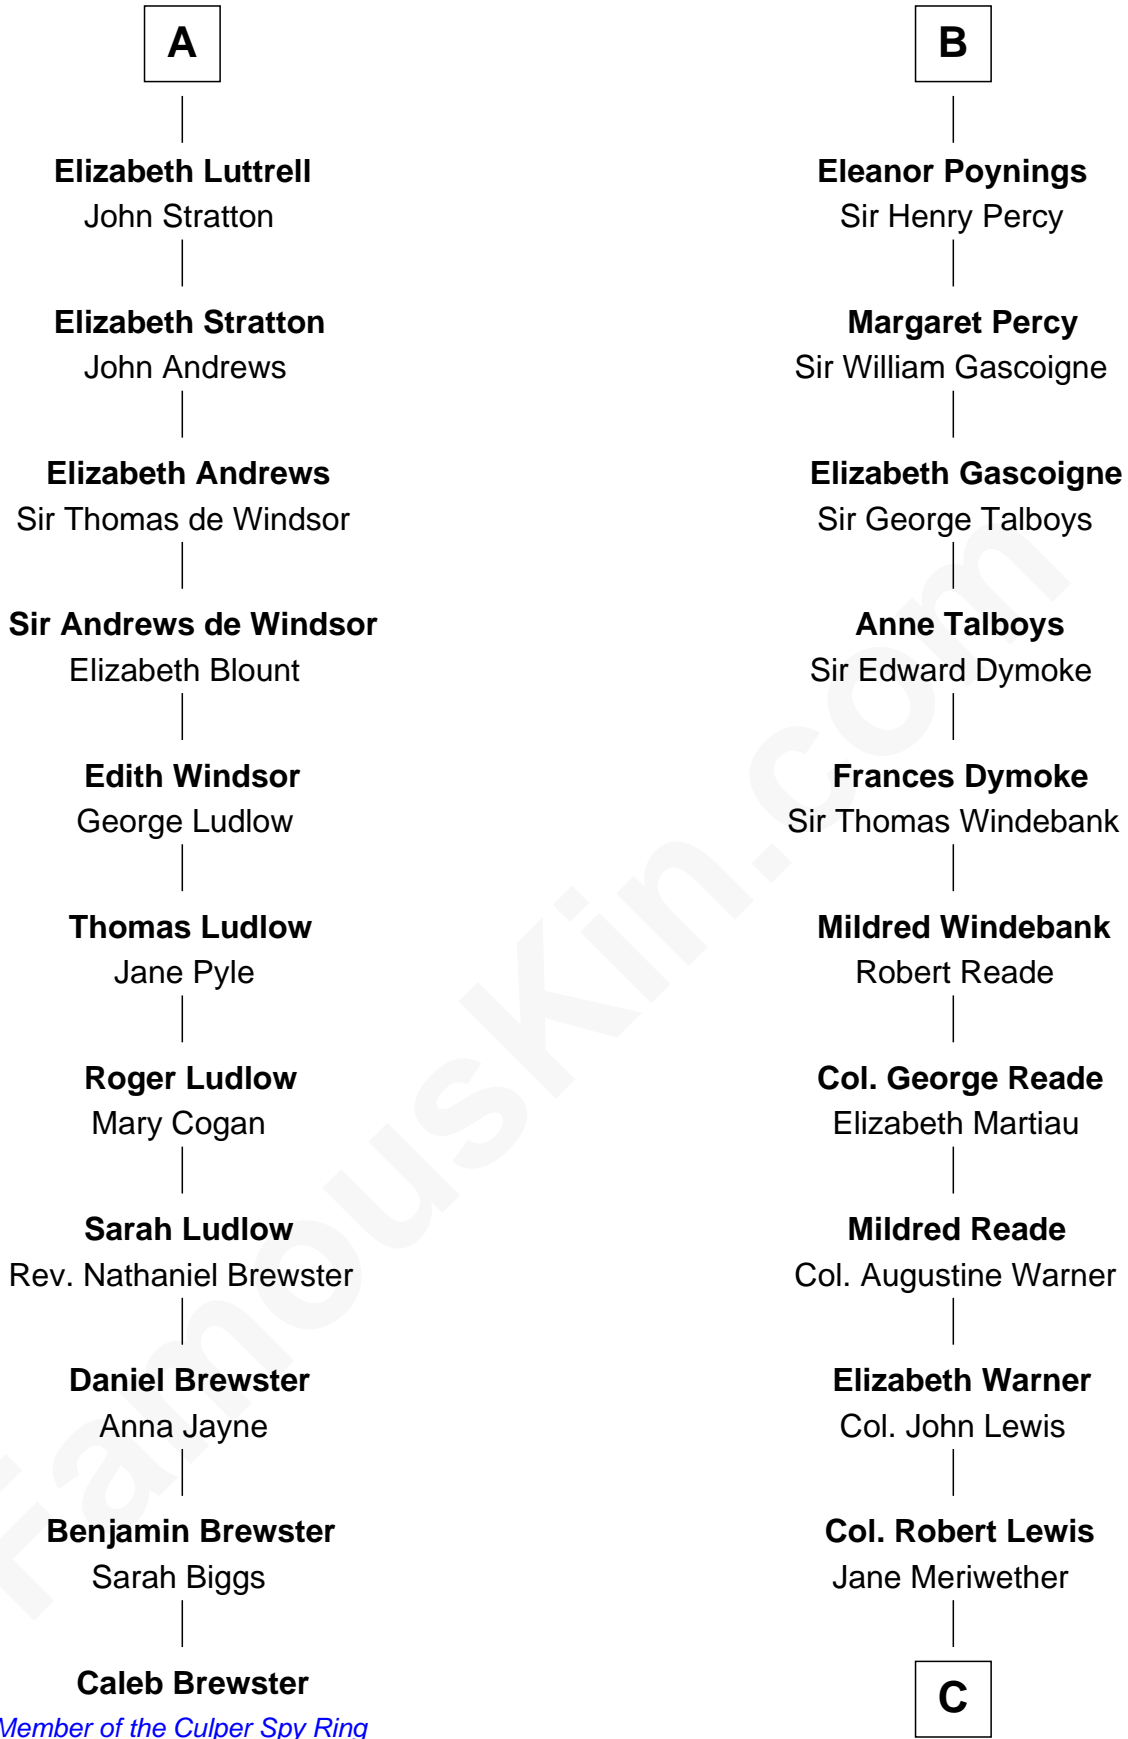

FamousKin.com

Relationship Chart of

Caleb Brewster

Member of the Culper Spy Ring during the American Revolution

17th cousin 1 time removed of

Meriwether Lewis

Lewis and Clark Expedition

Saher de Quincy
Margaret de Beaumont

C

William Lewis
Lucy Meriwether

Meriwether Lewis
Lewis and Clark Expedition

FamousKin.com